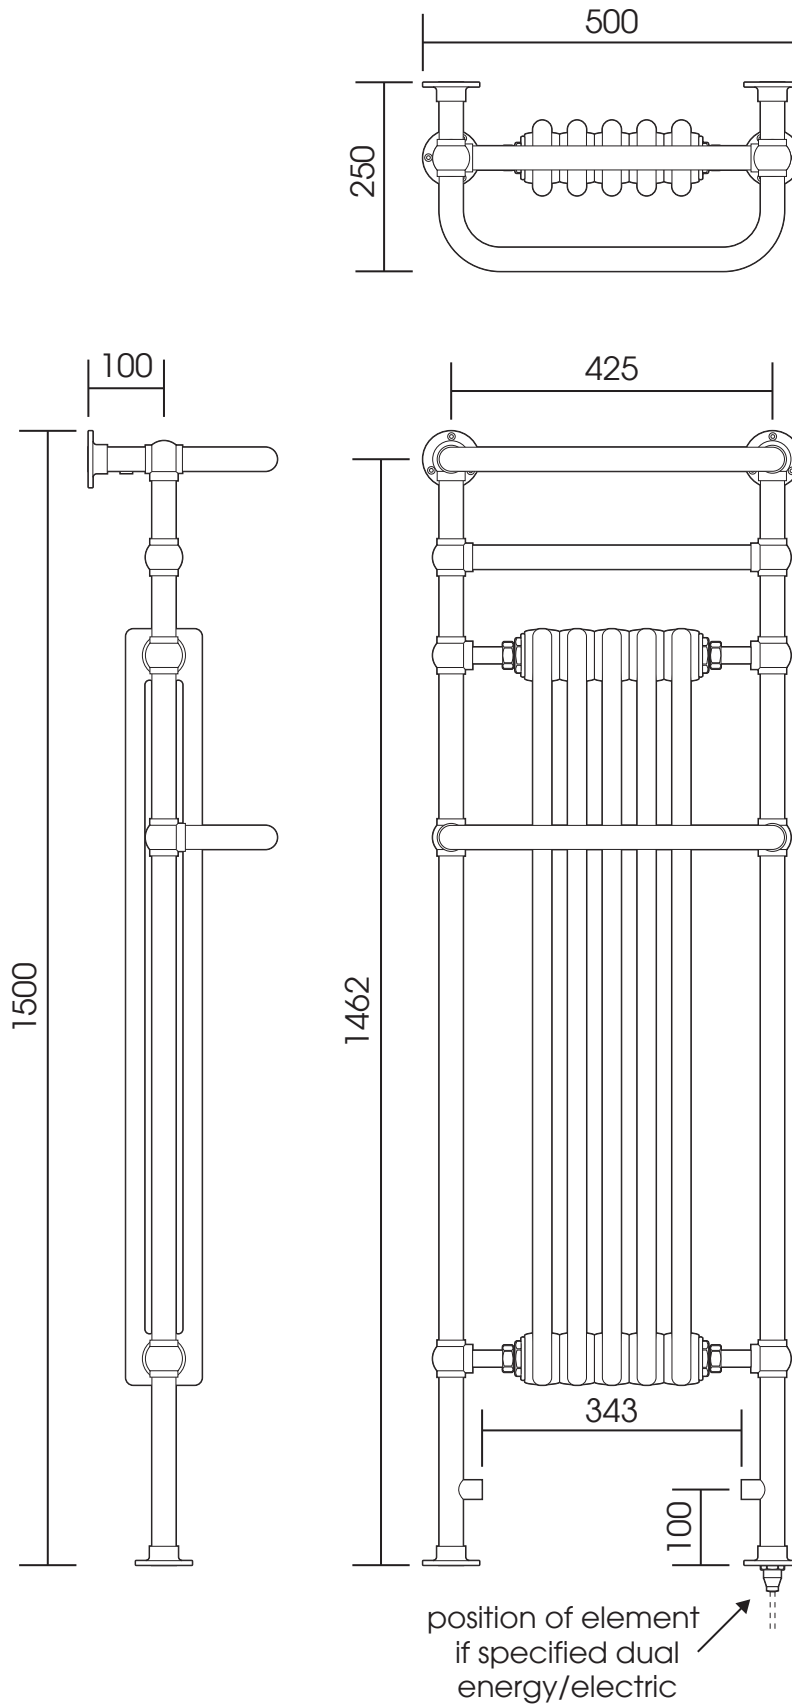

LG013

Height: 1500

Tube \varnothing : 31.8

Width: 500

Output @ 50°C Δ T: 738 W

Depth: 250

Elec. element if specified: 400 W

Manufactured from ISO/CEN CuZn30As (BS CZ126) brass tube

All dimensions in millimetres

Vogue UK Ltd. reserve the right to alter specifications without prior notice.
All measurements are nominal dimensions only, and are not binding

SCALE 1:10

Units 6-10 Strawberry Lane Industrial Estate
Strawberry Lane
Willenhall
West Midlands WV13 3RS