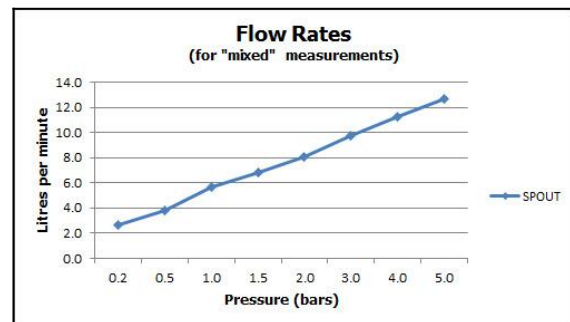

it's a personal experience
taps | showering | accessories

technical sheet
product code: NOT-110-C/P

technical drawing:

description: mono bidet mixer
single lever
with pop-up waste
with water flow aerator
ceramic cartridge CAR-K28A
2 x 1/2" nut x 550mm flexipipe connections
deck mount drill hole diameter 34mm

finishes: chrome

 recommended flow regulator product code: FR-100/5-PLA

guarantee: 12 year guarantee

minimum operating pressure: 1.0 bar MP

flow rate at 3.0 bar flow pressure: 10 l/min

'mixed measurements' refers to equal hot and cold water supply flow rate for unregulated flow unless flow regulator fitted as standard