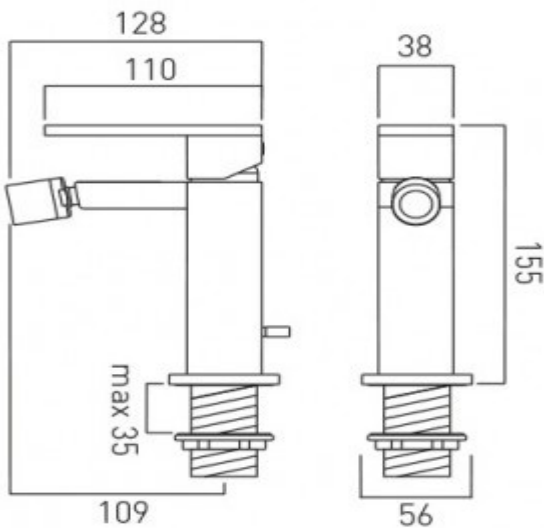

it's a personal experience
taps | showering | accessories

technical sheet
product code: NOT-110-C/P

technical drawing:

description: mono bidet mixer
single lever
with pop-up waste
with water flow aerator
ceramic cartridge CAR-K28A
2 x 1/2" nut x 550mm flexipipe connections
deck mount drill hole diameter 34mm

finishes: chrome

 recommended flow regulator product code: FR-100/5-PLA

guarantee: 12 year guarantee

minimum operating pressure: 1.0 bar MP

flow rate at 3.0 bar flow pressure: 10 l/min

'mixed measurements' refers to equal hot and cold water supply flow rate for unregulated flow unless flow regulator fitted as standard