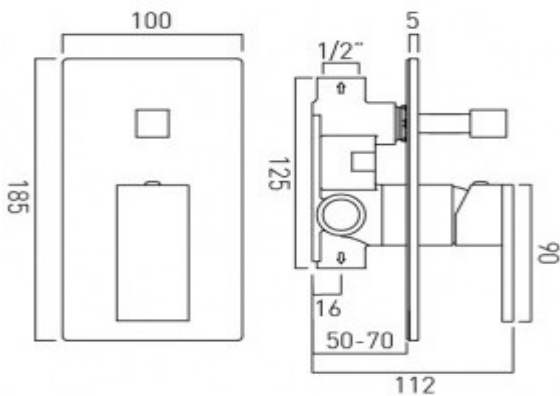

it's a personal experience
taps | showering | accessories

technical sheet
product code: NOT-147A-C/P

technical drawing:

description: concealed shower valve with diverter
single lever
wall mounted
ceramic cartridge CAR-K40A
2 x 1/2" inlets
2 x 1/2" outlets
min-max wall mount 75-100mm
optimum installation depth 88mm

finishes: chrome

guarantee: 12 year guarantee

minimum operating pressure: 0.2 bar LP shower 1.5 bar MP bath

certificates and awards:

cert no. 1603027