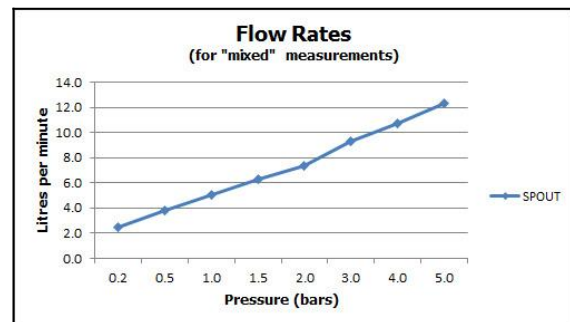

it's a personal experience
taps | showering | accessories

technical sheet
product code: NOT-150S-C/P

technical drawing:

description: mono sink mixer
single lever
deck mounted
spout can swivel or be fixed
ceramic cartridge CAR-K28A
deck mount drill hole diameter 34mm

finishes: chrome

recommended flow regulator product code: FR-100/5-PLA

guarantee: 12 year guarantee

minimum operating pressure: 1.0 bar MP

flow rate at 3.0 bar flow pressure: 9 l/min

'mixed measurements' refers to equal hot and cold water supply
flow rate for unregulated flow unless flow regulator fitted as standard