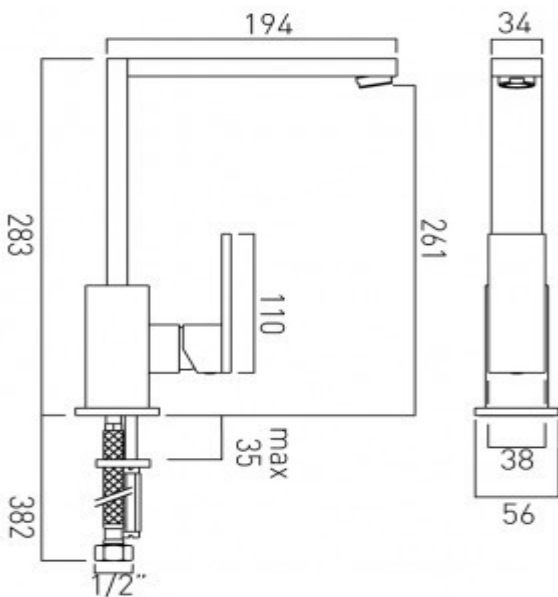

it's a personal experience
taps | showering | accessories

technical sheet
product code: NOT-150S-C/P

technical drawing:

description: mono sink mixer
single lever
deck mounted
spout can swivel or be fixed
ceramic cartridge CAR-K28A
deck mount drill hole diameter 34mm

finishes: chrome

recommended flow regulator product code: FR-100/5-PLA

guarantee: 12 year guarantee

minimum operating pressure: 1.0 bar MP

flow rate at 3.0 bar flow pressure: 9 l/min

'mixed measurements' refers to equal hot and cold water supply
flow rate for unregulated flow unless flow regulator fitted as standard