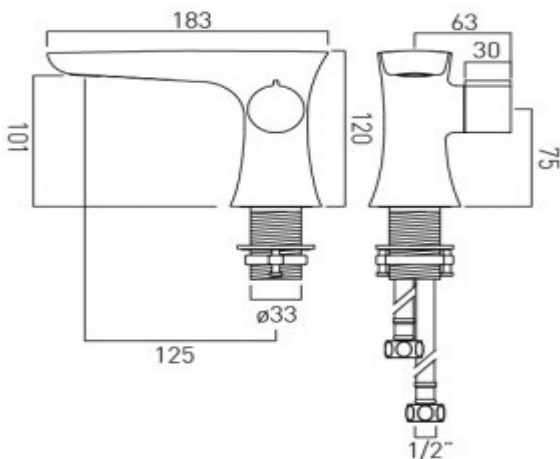

it's a personal experience
taps | showering | accessories

technical sheet
product code: ALT-100/SB-C/P

technical drawing:

description: progressive mono basin mixer
deck mounted
with directional aerator
smooth bodied
without clic-clac waste

finishes: chrome

ECb recommended flow regulator product code: FR-100/5-PLA

guarantee: 12 year guarantee

minimum operating pressure: 0.2 bar LP

flow rate at 3.0 bar flow pressure: 11 l/min

'mixed measurements' refers to equal hot and cold water supply
flow rate for unregulated flow unless flow regulator fitted as standard