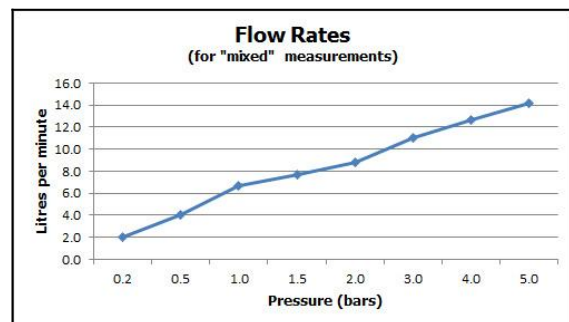

it's a personal experience
taps | showering | accessories

technical sheet
product code: ALT-100/SB-C/P

technical drawing:

description: progressive mono basin mixer
deck mounted
with directional aerator
smooth bodied
without clic-clac waste

finishes: chrome

ECb recommended flow regulator product code: FR-100/5-PLA

guarantee: 12 year guarantee

minimum operating pressure: 0.2 bar LP

flow rate at 3.0 bar flow pressure: 11 l/min

'mixed measurements' refers to equal hot and cold water supply
flow rate for unregulated flow unless flow regulator fitted as standard