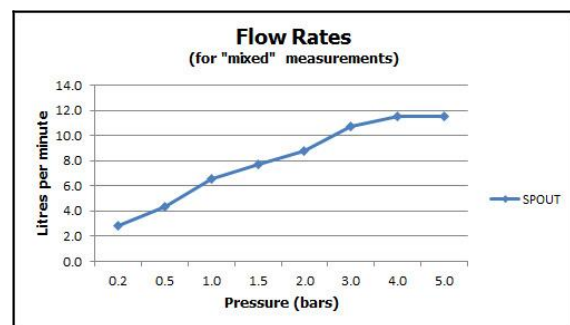

it's a personal experience  
taps | showering | accessories

technical sheet  
product code: SYN-100/SB-C/P

technical drawing:

**description:** progressive mono basin mixer with waterfall spout  
single lever  
deck mounted  
smooth bodied  
without clic-clac waste  
ceramic cartridge SYN-CART/A

**finishes:** chrome

**ECO** recommended flow regulator product code: flow regulator fitted as standard

**guarantee:** 12 year guarantee

**minimum operating pressure:** 0.2 bar LP

**flow rate at 3.0 bar flow pressure:** 11 l/min

'mixed measurements' refers to equal hot and cold water supply flow rate for unregulated flow unless flow regulator fitted as standard

**certificates and awards:**

cert no. 1302315

VADO wedmore road cheddar somerset england bs27 3eb  
tel 01934 744466 fax 01934 744345 sales@vado-uk.com www.vado-uk.com