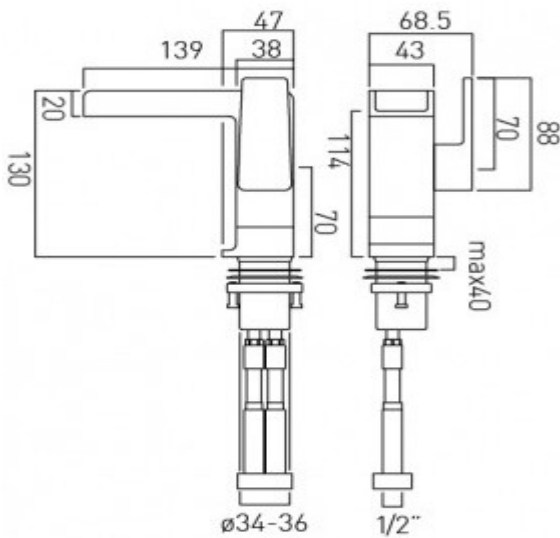

it's a personal experience  
taps | showering | accessories

technical sheet  
product code: SYN-100/SB-C/P

technical drawing:

**description:** progressive mono basin mixer with waterfall spout  
single lever  
deck mounted  
smooth bodied  
without clic-clac waste  
ceramic cartridge SYN-CART/A

**finishes:** chrome

**ECO** recommended flow regulator product code: flow regulator fitted as standard

**guarantee:** 12 year guarantee

**minimum operating pressure:** 0.2 bar LP

**flow rate at 3.0 bar flow pressure:** 11 l/min

'mixed measurements' refers to equal hot and cold water supply flow rate for unregulated flow unless flow regulator fitted as standard

**certificates and awards:**

cert no. 1302315

VADO wedmore road cheddar somerset england bs27 3eb  
tel 01934 744466 fax 01934 744345 sales@vado-uk.com www.vado-uk.com