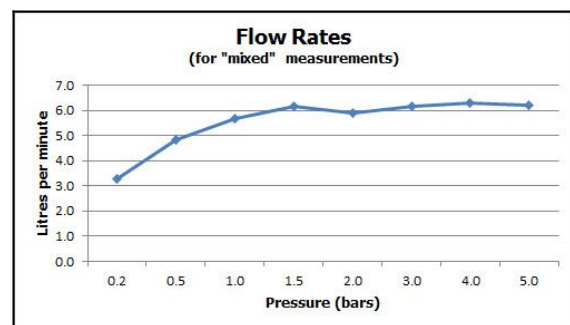

it's a personal experience  
taps | showering | accessories

technical sheet  
product code: SYN-109S/A-C/P

technical drawing:

**description:** 2 hole basin mixer  
single lever  
wall mounted  
with water flow aerator  
ceramic cartridge CAR-K35B  
2 x 1/2" inlets  
min-max wall mount 53-73mm

**finishes:** chrome

**ECO** recommended flow regulator product code: flow regulator fitted as standard

**guarantee:** 12 year guarantee

**minimum operating pressure:** 0.2 bar LP

**flow rate at 3.0 bar flow pressure:** 6 l/min

'mixed measurements' refers to equal hot and cold water supply flow rate for unregulated flow unless flow regulator fitted as standard

**certificates and awards:**

cert no. 1505019

VADO wedmore road cheddar somerset england bs27 3eb  
tel 01934 744466 fax 01934 744345 sales@vado-uk.com www.vado-uk.com