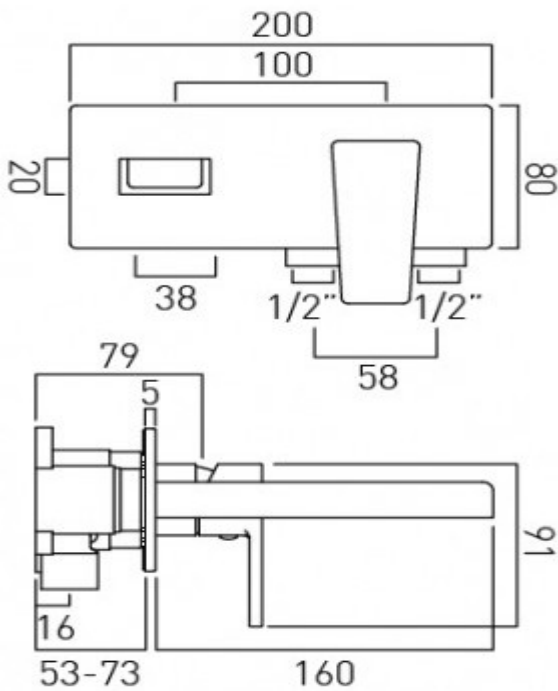

it's a personal experience  
taps | showering | accessories

technical sheet  
product code: SYN-109S/A-C/P

technical drawing:

**description:** 2 hole basin mixer  
single lever  
wall mounted  
with water flow aerator  
ceramic cartridge CAR-K35B  
2 x 1/2" inlets  
min-max wall mount 53-73mm

**finishes:** chrome

**ECO** recommended flow regulator product code: flow regulator fitted as standard

**guarantee:** 12 year guarantee

**minimum operating pressure:** 0.2 bar LP

**flow rate at 3.0 bar flow pressure:** 6 l/min

'mixed measurements' refers to equal hot and cold water supply flow rate for unregulated flow unless flow regulator fitted as standard

**certificates and awards:**

cert no. 1505019

VADO wedmore road cheddar somerset england bs27 3eb  
tel 01934 744466 fax 01934 744345 sales@vado-uk.com www.vado-uk.com