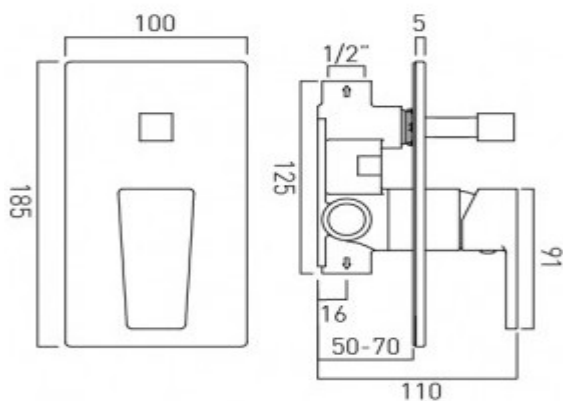

it's a personal experience
taps | showering | accessories

technical sheet
product code: SYN-147A-C/P

There is currently no main image for this product.

technical drawing:

description: concealed shower valve
with diverter
single lever
wall mounted
ceramic cartridge CAR-K40A
2 x 1/2" female inlets
2 x 1/2" female outlets
min-max wall mount 68-92mm
optimum installation depth 80mm

finishes: chrome

guarantee: 12 year guarantee

minimum operating pressure: 0.2 bar LP shower 1.5 bar MP bath

certificates and awards:

cert no. 1603027