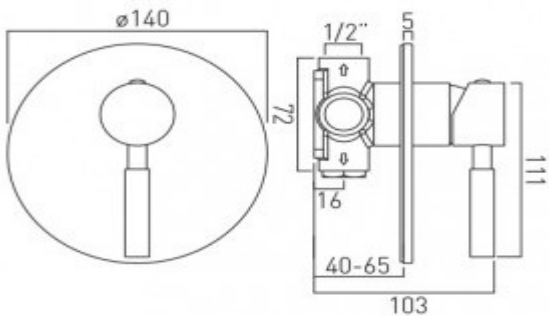

it's a personal experience
taps | showering | accessories

technical sheet
product code: ORI-145A-C/P

technical drawing:

description: concealed shower valve
single lever
wall mounted
ceramic cartridge CAR-K35A
2 x 1/2" inlets
1 x 1/2" outlet
min-max wall mount 45-70mm
optimum installation depth 58mm

finishes: chrome

guarantee: 12 year guarantee

minimum operating pressure: 0.2 bar LP shower 1.5 bar MP bath

certificates and awards:

cert no. 1605035