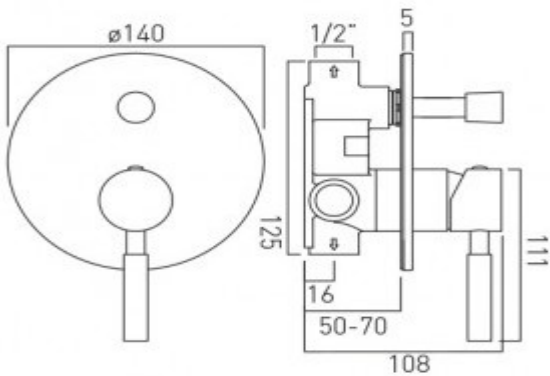

it's a personal experience  
taps | showering | accessories

technical sheet  
product code: ORI-147A-C/P

technical drawing:

**description:** concealed shower valve with diverter  
single lever  
wall mounted  
ceramic cartridge CAR-K35A  
2 x 1/2" inlets  
1 x 1/2" outlet  
1 x 3/4" outlet (3/4"-1/2" adapter supplied)  
min-max wall mount 70-95mm  
optimum installation depth 83mm

**finishes:** chrome

**guarantee:** 12 year guarantee

**minimum operating pressure:** 0.2 bar LP shower 1.5 bar MP bath

**certificates and awards:**

cert no. 1603027