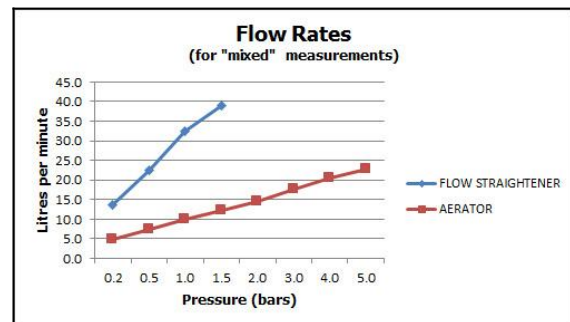

it's a personal experience
taps | showering | accessories

technical sheet
product code: ORI-140-C/P

technical drawing:

description: bath spout
wall mounted
1/2" x 12mm threaded connections
sleeve slides entire length of spout

finishes: chrome

guarantee: 12 year guarantee

minimum operating pressure: 0.2 bar LP

flow rate at 3.0 bar flow pressure: 18 l/min

'mixed measurements' refers to equal hot and cold water supply
flow rate for unregulated flow unless flow regulator fitted as standard