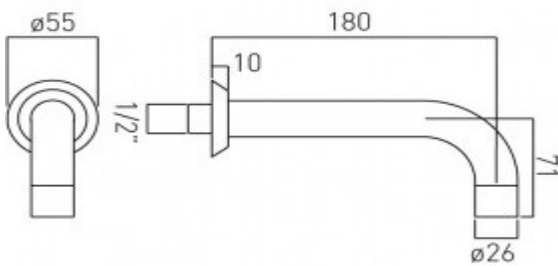

it's a personal experience
taps | showering | accessories

technical sheet
product code: ORI-140-C/P

technical drawing:

description: bath spout
wall mounted
1/2" x 12mm threaded connections
sleeve slides entire length of spout

finishes: chrome

guarantee: 12 year guarantee

minimum operating pressure: 0.2 bar LP

flow rate at 3.0 bar flow pressure: 18 l/min

'mixed measurements' refers to equal hot and cold water supply
flow rate for unregulated flow unless flow regulator fitted as standard