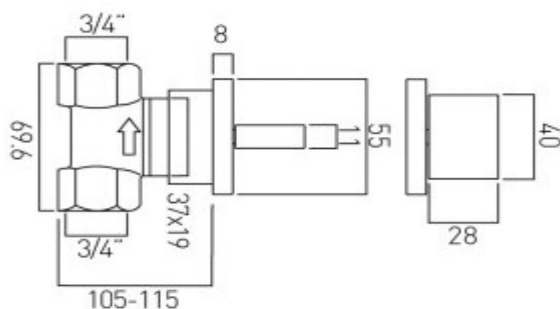

it's a personal experience
taps | showering | accessories

technical sheet
product code: GEO-143-3/4-C/P

technical drawing:

description: concealed stop valve 3/4\"
wall mounted
ceramic cartridge GEO-143-VALVE/CD-3/4
3/4\" inlet
3/4\" outlet
min-max wall mount 105-115mm

finishes: chrome

guarantee: 12 year guarantee

minimum operating pressure: 0.2 bar LP

flow rate at 3.0 bar flow pressure: 38 l/min

'mixed measurements' refers to equal hot and cold water supply flow rate for unregulated flow unless flow regulator fitted as standard