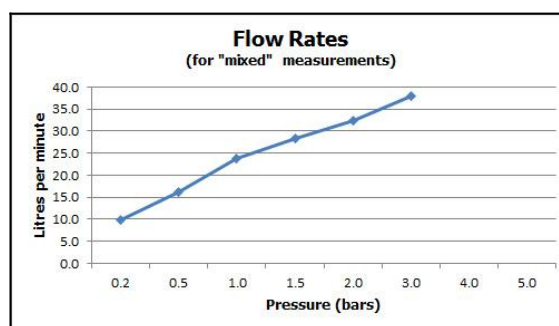

it's a personal experience
taps | showering | accessories

technical sheet
product code: GEO-143-3/4-C/P

technical drawing:

description: concealed stop valve 3/4\"
wall mounted
ceramic cartridge GEO-143-VALVE/CD-3/4
3/4\" inlet
3/4\" outlet
min-max wall mount 105-115mm

finishes: chrome

guarantee: 12 year guarantee

minimum operating pressure: 0.2 bar LP

flow rate at 3.0 bar flow pressure: 38 l/min

'mixed measurements' refers to equal hot and cold water supply flow rate for unregulated flow unless flow regulator fitted as standard