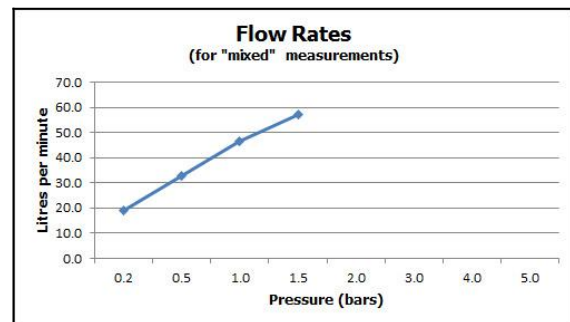

it's a personal experience  
taps | showering | accessories

technical sheet  
product code: GEO-142/PR-3/4-C/P

technical drawing:

**description:** pair of valves 3/4"  
deck mounted  
ceramic cartridge GEO-VALVE/CD/CL-3/4 and  
GEO-VALVE/HT/CL-3/4  
3/4" x 10mm thread length male inlet  
3/4" x 10mm thread length male outlet  
min-max wall mount 25mm  
deck mount drill hole diameter 33mm  
min-max bath thickness 6-25mm

**finishes:** chrome

**guarantee:** 12 year guarantee

**minimum operating pressure:** 0.2 bar LP

'mixed measurements' refers to equal hot and cold water supply  
flow rate for unregulated flow unless flow regulator fitted as standard