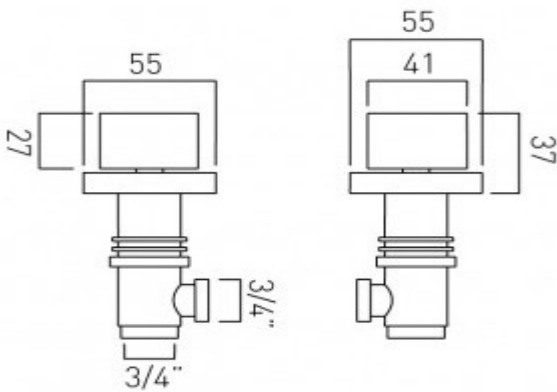

it's a personal experience  
taps | showering | accessories

technical sheet  
product code: GEO-142/PR-3/4-C/P

technical drawing:

**description:** pair of valves 3/4"  
deck mounted  
ceramic cartridge GEO-VALVE/CD/CL-3/4 and  
GEO-VALVE/HT/CL-3/4  
3/4" x 10mm thread length male inlet  
3/4" x 10mm thread length male outlet  
min-max wall mount 25mm  
deck mount drill hole diameter 33mm  
min-max bath thickness 6-25mm

**finishes:** chrome

**guarantee:** 12 year guarantee

**minimum operating pressure:** 0.2 bar LP

'mixed measurements' refers to equal hot and cold water supply  
flow rate for unregulated flow unless flow regulator fitted as standard