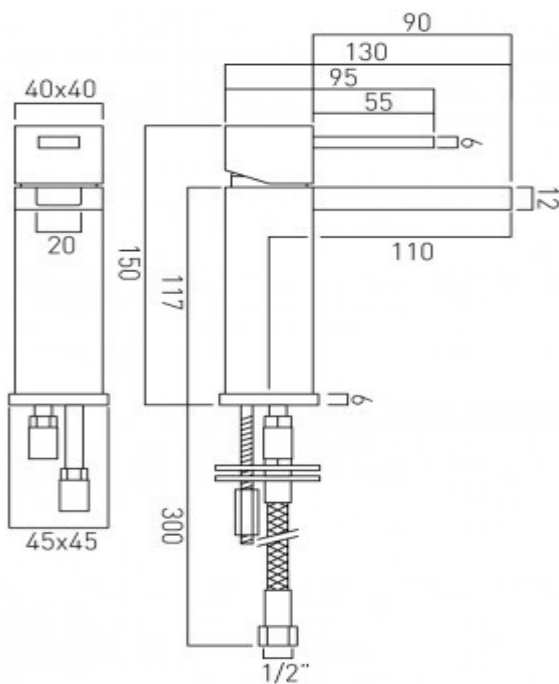

it's a personal experience  
taps | showering | accessories

technical sheet  
product code: TEF-100/SB-C/P

technical drawing:

**description:** mono basin mixer  
with waterfall spout  
single lever  
smooth bodied  
without clic-clac waste  
ceramic cartridge CAR-K28A

**finishes:** chrome

**Eco** recommended flow regulator product code: flow regulator fitted as standard

**guarantee:** 12 year guarantee

**minimum operating pressure:** 0.2 bar LP

**flow rate at 3.0 bar flow pressure:** 2 l/min