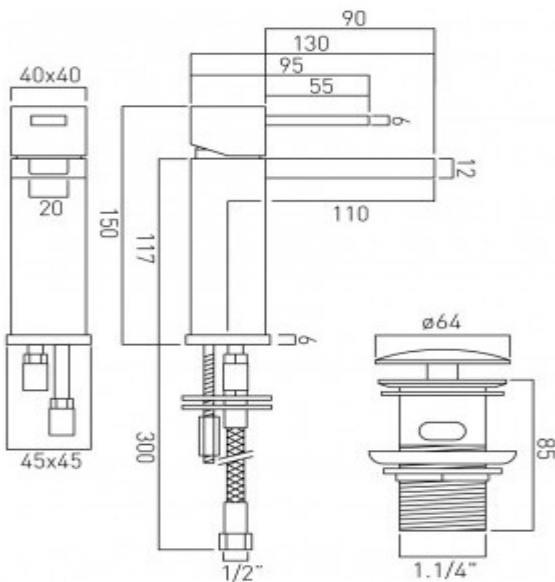

it's a personal experience  
taps | showering | accessories

technical sheet  
product code: TEF-100/CC-C/P

technical drawing:

description: mono basin mixer  
with waterfall spout  
single lever  
smooth bodied  
with clic-clac waste  
ceramic cartridge CAR-K28A

finishes: chrome

**H<sub>2</sub>O** recommended flow regulator product code: flow regulator fitted as standard

guarantee: 12 year guarantee

minimum operating pressure: 0.2 bar LP

flow rate at 3.0 bar flow pressure: 2 l/min

'mixed measurements' refers to equal hot and cold water supply  
flow rate for unregulated flow unless flow regulator fitted as standard

certificates and awards:

cert no. 1410011

VADO wedmore road cheddar somerset england bs27 3eb  
tel 01934 744466 fax 01934 744345 sales@vado-uk.com www.vado-uk.com