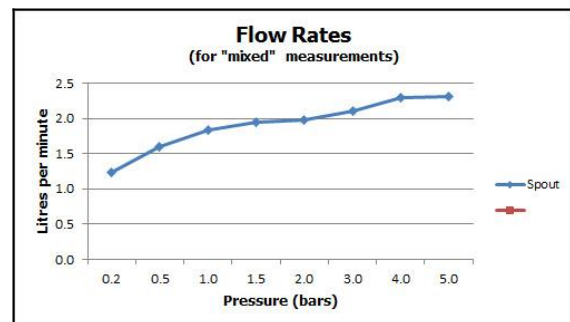

it's a personal experience  
taps | showering | accessories

technical sheet  
product code: TEF-100/CC-C/P

technical drawing:

description: mono basin mixer  
with waterfall spout  
single lever  
smooth bodied  
with clic-clac waste  
ceramic cartridge CAR-K28A

finishes: chrome

**H<sub>2</sub>O** recommended flow regulator product code: flow regulator fitted as standard

guarantee: 12 year guarantee

minimum operating pressure: 0.2 bar LP

flow rate at 3.0 bar flow pressure: 2 l/min

'mixed measurements' refers to equal hot and cold water supply  
flow rate for unregulated flow unless flow regulator fitted as standard

certificates and awards:

cert no. 1410011

VADO wedmore road cheddar somerset england bs27 3eb  
tel 01934 744466 fax 01934 744345 sales@vado-uk.com www.vado-uk.com