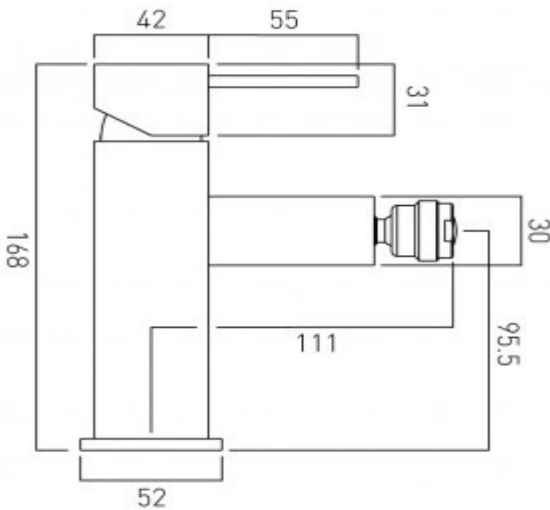

it's a personal experience  
taps | showering | accessories

technical sheet  
product code: TE-110/SB-C/P

technical drawing:

description: mono bidet mixer  
single lever  
deck mounted  
smooth bodied  
without pop-up waste  
with water flow aerator  
ceramic cartridge CAR-K35A  
2 x 1/2" x 400mm flexipipe connections  
deck mount drill hole diameter 32mm

finishes: chrome

 recommended flow regulator product code: FR-100/5-PLA

guarantee: 12 year guarantee

minimum operating pressure: 0.2 bar LP

flow rate at 3.0 bar flow pressure: 14 l/min

'mixed measurements' refers to equal hot and cold water supply  
flow rate for unregulated flow unless flow regulator fitted as standard