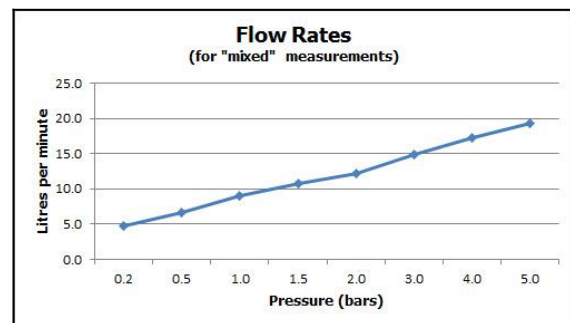

it's a personal experience  
taps | showering | accessories

technical sheet  
product code: TE-110/SB-C/P

technical drawing:

description: mono bidet mixer  
single lever  
deck mounted  
smooth bodied  
without pop-up waste  
with water flow aerator  
ceramic cartridge CAR-K35A  
2 x 1/2" x 400mm flexipipe connections  
deck mount drill hole diameter 32mm

finishes: chrome

 recommended flow regulator product code: FR-100/5-PLA

guarantee: 12 year guarantee

minimum operating pressure: 0.2 bar LP

flow rate at 3.0 bar flow pressure: 14 l/min

'mixed measurements' refers to equal hot and cold water supply  
flow rate for unregulated flow unless flow regulator fitted as standard