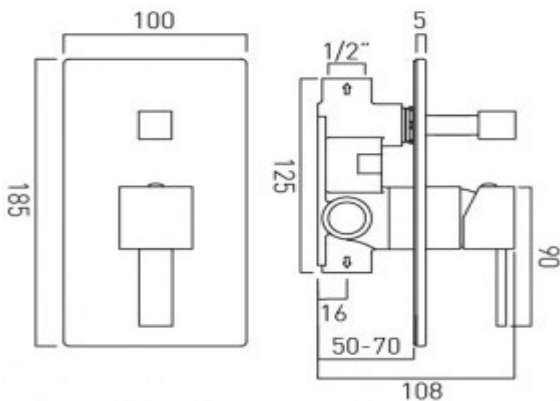

it's a personal experience
taps | showering | accessories

technical sheet
product code: TE-147A-C/P

technical drawing:

description: concealed shower valve with diverter
single lever
wall mounted
ceramic cartridge CAR-K40A
2 x 1/2" female inlets
2 x 1/2" female outlets
min-max wall mount 50mm-80mm
optimum installation depth 65mm

finishes: chrome

guarantee: 12 year guarantee

minimum operating pressure: 0.2 bar LP shower 1.5 bar MP bath

certificates and awards:

cert no. 1603027