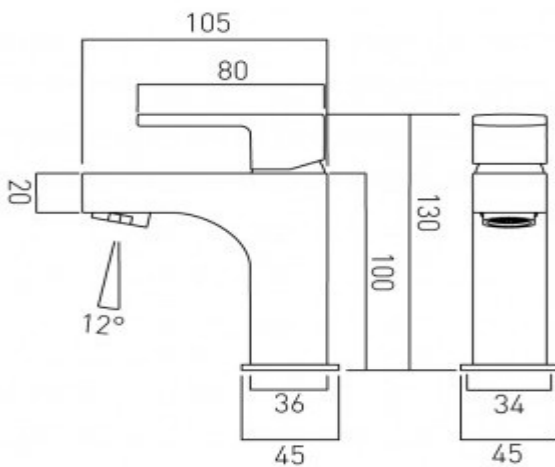

it's a personal experience
taps | showering | accessories

technical sheet
product code: LIF-100M/SB-C/P

technical drawing:

description: mini mono basin mixer
single lever
deck mounted
smooth bodied
without clic-clac waste
with water flow aerator
ceramic cartridge LIF-100M-CAR
2 x 1/2" x 350mm flexipipe connections
deck mount drill hole diameter 30mm

finishes: chrome

Eco recommended flow regulator product code: FR-100/5-PLA

guarantee: 12 year guarantee

minimum operating pressure: 0.5 bar LP

flow rate at 3.0 bar flow pressure: 11 l/min