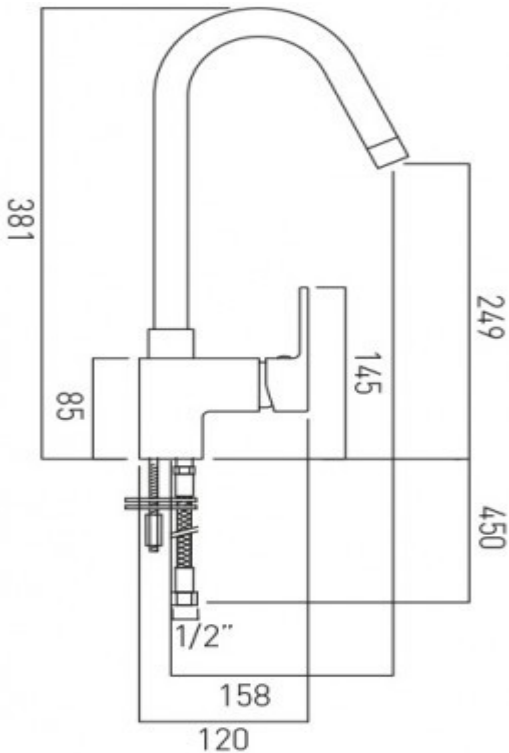

it's a personal experience
taps | showering | accessories

technical sheet
product code: LIF-150S-C/P

technical drawing:

description: mono sink mixer
single lever
deck mounted
with swivel spout
with water flow aerator
ceramic cartridge CAR-K35A
2 x 1/2" x 350mm flexipipe connections
deck mount drill hole diameter 35mm

finishes: chrome

H₂O **ECO** recommended flow regulator product code: FR-100/5-PLA

guarantee: 12 year guarantee

minimum operating pressure: 0.2 bar LP

flow rate at 3.0 bar flow pressure: 16 l/min

'mixed measurements' refers to equal hot and cold water supply
flow rate for unregulated flow unless flow regulator fitted as standard