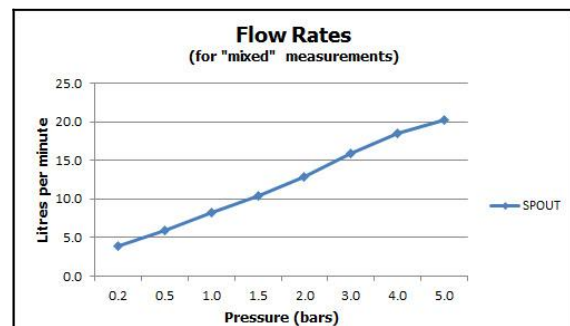

it's a personal experience
taps | showering | accessories

technical sheet
product code: LIF-150S-C/P

technical drawing:

description: mono sink mixer
single lever
deck mounted
with swivel spout
with water flow aerator
ceramic cartridge CAR-K35A
2 x 1/2" x 350mm flexipipe connections
deck mount drill hole diameter 35mm

finishes: chrome

H₂O **ECO** recommended flow regulator product code: FR-100/5-PLA

guarantee: 12 year guarantee

minimum operating pressure: 0.2 bar LP

flow rate at 3.0 bar flow pressure: 16 l/min

'mixed measurements' refers to equal hot and cold water supply
flow rate for unregulated flow unless flow regulator fitted as standard