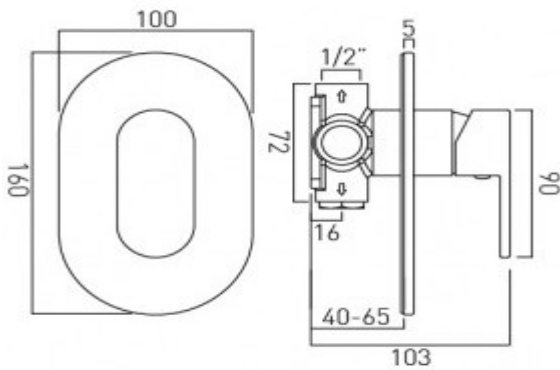

it's a personal experience  
taps | showering | accessories

technical sheet  
product code: LIF-145A-C/P

technical drawing:

**description:** concealed shower valve  
single lever  
wall mounted  
ceramic cartridge CAR-K40A  
2 x 1/2" female inlets  
1 x 1/2" female outlet  
min-max wall mount 52-82mm  
optimum installation depth 67mm

**finishes:** chrome

**guarantee:** 12 year guarantee

**minimum operating pressure:** 0.2 bar LP shower 1.5 bar MP bath

**certificates and awards:**

cert no. 1605035