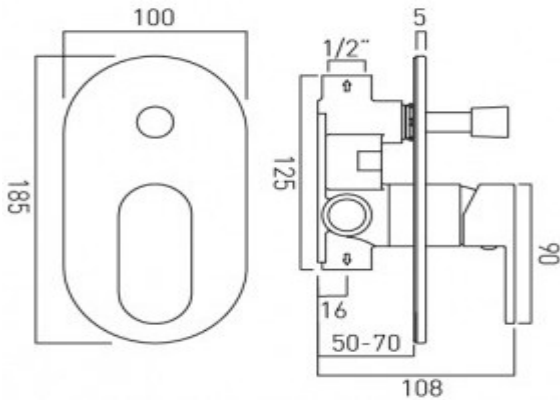

it's a personal experience  
taps | showering | accessories

technical sheet  
product code: LIF-147A-C/P

technical drawing:

**description:** concealed shower valve with diverter  
single lever  
wall mounted  
ceramic cartridge CAR-K40A  
2 x 1/2" female inlets  
2 x 1/2" female outlets  
min-max wall mount 65-90mm  
optimum installation depth 78mm

**finishes:** chrome

**guarantee:** 12 year guarantee

**minimum operating pressure:** 0.2 bar LP shower 1.5 bar MP bath

**certificates and awards:**

cert no. 1603027