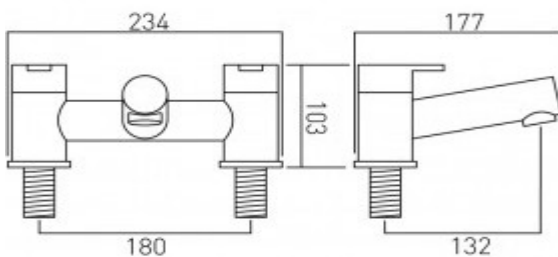

it's a personal experience
taps | showering | accessories

technical sheet
product code: SEN-137-C/P

technical drawing:

description: 2 hole bath filler
deck mounted
with water flow straightener
cold ceramic cartridge ZOO-130+137-VALVE-CL
hot ceramic cartridge ZOO-130+137-VALVE-HT
2 x 3/4" x 50mm fitted tail connections
deck mount drill hole diameter 28mm

finishes: chrome

guarantee: 12 year guarantee

minimum operating pressure: 0.2 bar LP

certificates and awards:

cert no. 1105307