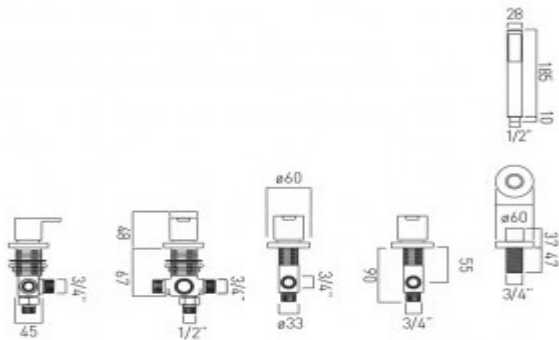

it's a personal experience  
taps | showering | accessories

technical sheet  
product code: SEN-135/NS-C/P

technical drawing:

**description:** 4 hole bath shower mixer  
deck mounted  
with shower kit  
without spout  
for use with bath filler waste and overflow  
ceramic cartridge ELE-VALVE/CD-3/4  
2 x 3/4" x 3/4" x 500mm flexipipe connections  
valve deck mount drill hole diameter 33mm  
diverter deck mount drill hole diameter 46mm  
handset deck mount drill hole 2 diameter 7mm

**finishes:** chrome

**Eco** recommended flow regulator product code: FR-SHOWER/9-C/P

**guarantee:** 12 year guarantee

**minimum operating pressure:** 1.0 bar MP