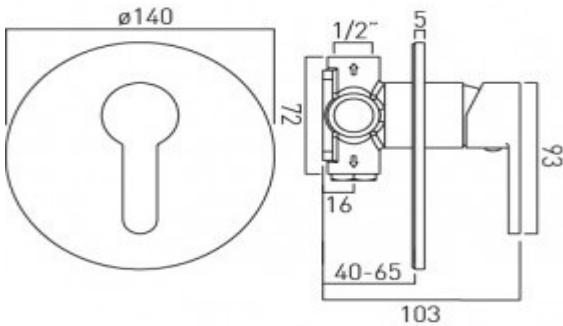

it's a personal experience
taps | showering | accessories

technical sheet
product code: SEN-145A-C/P

technical drawing:

description: concealed shower valve
single lever
wall mounted
ceramic cartridge CAR-K40A
2 x 1/2" female inlets
2 x 1/2" female outlet (1 outlet blanked off)
min-max wall mount 30-60mm
optimum installation depth 45mm

finishes: chrome

guarantee: 12 year guarantee

minimum operating pressure: 0.2 bar LP shower 1.5 bar MP bath

certificates and awards:

cert no. 1605035