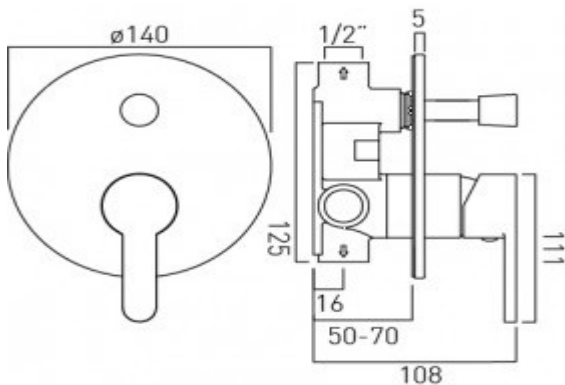

it's a personal experience
taps | showering | accessories

technical sheet
product code: SEN-147A-C/P

technical drawing:

description: concealed shower valve with diverter
single lever
wall mounted ceramic cartridge CAR-K40A
2 x 1/2" female inlets
2 x 1/2" female outlets
min-max wall mount 45-65mm
optimum installation depth 55mm

finishes: chrome

guarantee: 12 year guarantee

minimum operating pressure: 0.2 bar LP shower 1.5 bar MP bath

certificates and awards:

cert no. 1603027