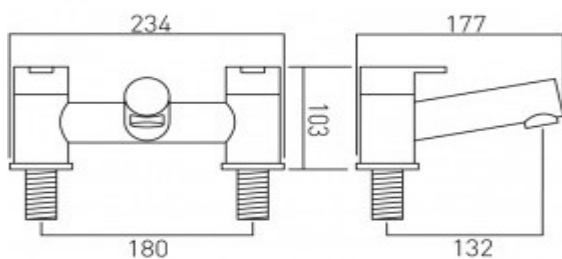

it's a personal experience  
taps | showering | accessories

technical sheet  
product code: SEN-137-C/P

technical drawing:

**description:** 2 hole bath filler  
deck mounted  
with water flow straightener  
cold ceramic cartridge ZOO-130+137-VALVE-CL  
hot ceramic cartridge ZOO-130+137-VALVE-HT  
2 x 3/4" x 50mm fitted tail connections  
deck mount drill hole diameter 28mm

**finishes:** chrome

**guarantee:** 12 year guarantee

**minimum operating pressure:** 0.2 bar LP

**certificates and awards:**

cert no. 1105307