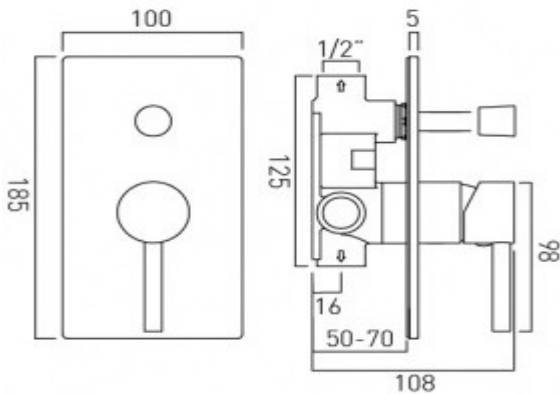

it's a personal experience  
taps | showering | accessories

technical sheet  
product code: ZOO-147A/SQ-C/P

technical drawing:

**description:** concealed shower valve with diverter  
single lever  
wall mounted  
with rectangular plate  
ceramic cartridge CAR-K40A  
2 x 1/2" inlets  
2 x 1/2" outlets  
min-max wall mount 55-75mm  
optimum installation depth 65mm

**finishes:** chrome

**guarantee:** 12 year guarantee

**minimum operating pressure:** 0.2 bar LP shower 1.5 bar MP bath

**certificates and awards:**

cert no. 1603027