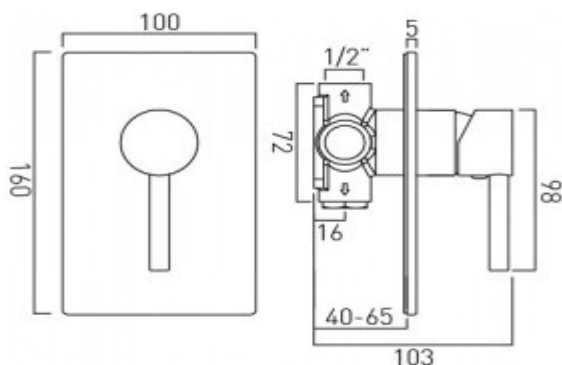

it's a personal experience  
taps | showering | accessories

technical sheet  
product code: ZOO-145A/SQ-C/P

There is currently no main image for this product.

technical drawing:

**description:** concealed shower valve  
single lever  
wall mounted  
with square backplate  
ceramic cartridge CAR-K40A  
2 x 1/2\" inlets  
1 x 1/2\" outlet  
min-max wall mount 35-65mm  
optimum installation depth 50mm

**finishes:** chrome

**guarantee:** 12 year guarantee

**minimum operating pressure:** 0.2 bar LP shower 1.5 bar MP bath

**certificates and awards:**

cert no. 1605035