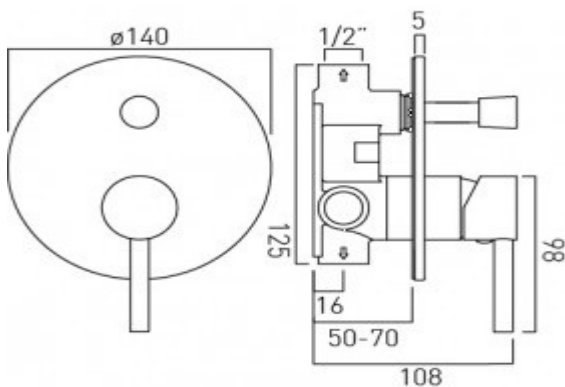

it's a personal experience
taps | showering | accessories

technical sheet
product code: ZOO-147A/RO-C/P

technical drawing:

description: concealed shower valve with diverter
single lever
wall mounted
with round backplate
ceramic cartridge CAR-K40A
2 x 1/2" inlets
2 x 1/2" outlets
min-max wall mount 45-65mm
optimum installation depth 55mm

finishes: chrome

guarantee: 12 year guarantee

minimum operating pressure: 0.2 bar LP shower 1.5 bar MP bath

certificates and awards:

cert no. 1603027