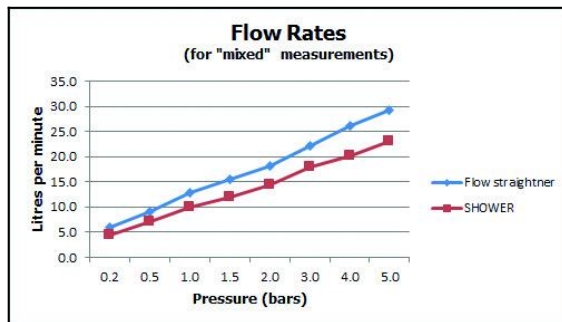

it's a personal experience
taps | showering | accessories

technical sheet
product code: ZOO-135-3/4-C/P

technical drawing:

description: 5 hole bath shower mixer deck mounted with fixed spout cold ceramic cartridge ELE-VALVE/CD/CL-3/4 hot ceramic cartridge ELE-VALVE/CD/HT-3/4 3 x 3/4" x 3/4" x 500mm flexipipe connections valve deck mount drill hole diameter 33mm spout deck mount drill hole diameter 28mm diverter deck mount drill hole diameter 46mm handset deck mount drill hole diameter 27mm

finishes: chrome

H₂O Eco recommended flow regulator product code: FR-SHOWER/9-C/P

guarantee: 12 year guarantee

minimum operating pressure: 1.0 bar MP

flow rate at 3.0 bar flow pressure: Spout: 24, Shower: 20 l/min

'mixed measurements' refers to equal hot and cold water supply flow rate for unregulated flow unless flow regulator fitted as standard