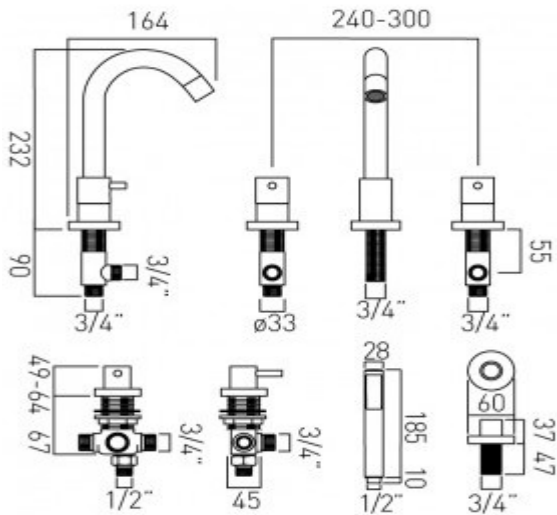

it's a personal experience
taps | showering | accessories

technical sheet
product code: ZOO-135-3/4-C/P

technical drawing:

description: 5 hole bath shower mixer deck mounted with fixed spout cold ceramic cartridge ELE-VALVE/CD/CL-3/4 hot ceramic cartridge ELE-VALVE/CD/HT-3/4 3 x 3/4" x 3/4" x 500mm flexipipe connections valve deck mount drill hole diameter 33mm spout deck mount drill hole diameter 28mm diverter deck mount drill hole diameter 46mm handset deck mount drill hole diameter 27mm

finishes: chrome

H₂O Eco recommended flow regulator product code: FR-SHOWER/9-C/P

guarantee: 12 year guarantee

minimum operating pressure: 1.0 bar MP

flow rate at 3.0 bar flow pressure: Spout: 24, Shower: 20 l/min

'mixed measurements' refers to equal hot and cold water supply flow rate for unregulated flow unless flow regulator fitted as standard