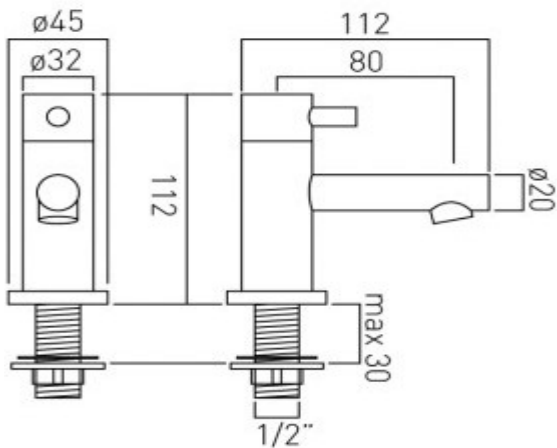

it's a personal experience  
taps | showering | accessories

technical sheet  
product code: ZOO-106-C/P

technical drawing:

**description:** basin pillar taps  
deck mounted  
with water flow straightener  
cold ceramic cartridge ZOO-106/VALVE/CL-1/2  
hot ceramic cartridge ZOO-106/VALVE/HT-1/2  
1/2" x 50mm fitted tail connections  
deck mount drill hole diameter 22mm

**finishes:** chrome

 recommended flow regulator product code: FR-106/4-PLA

**guarantee:** 12 year guarantee

**minimum operating pressure:** 0.2 bar LP

**flow rate at 3.0 bar flow pressure:** 14 l/min

'mixed measurements' refers to equal hot and cold water supply  
flow rate for unregulated flow unless flow regulator fitted as standard