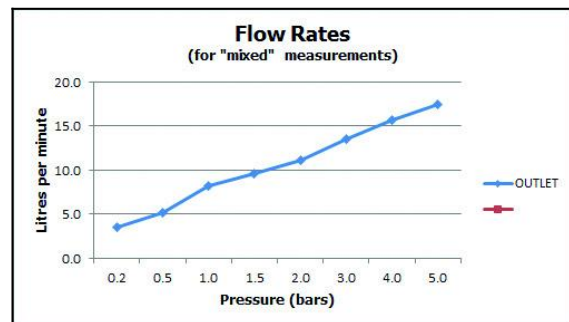

it's a personal experience  
taps | showering | accessories

technical sheet  
product code: ZOO-106-C/P

technical drawing:

**description:** basin pillar taps  
deck mounted  
with water flow straightener  
cold ceramic cartridge ZOO-106/VALVE/CL-1/2  
hot ceramic cartridge ZOO-106/VALVE/HT-1/2  
1/2" x 50mm fitted tail connections  
deck mount drill hole diameter 22mm

**finishes:** chrome

 recommended flow regulator product code: FR-106/4-PLA

**guarantee:** 12 year guarantee

**minimum operating pressure:** 0.2 bar LP

**flow rate at 3.0 bar flow pressure:** 14 l/min

'mixed measurements' refers to equal hot and cold water supply  
flow rate for unregulated flow unless flow regulator fitted as standard