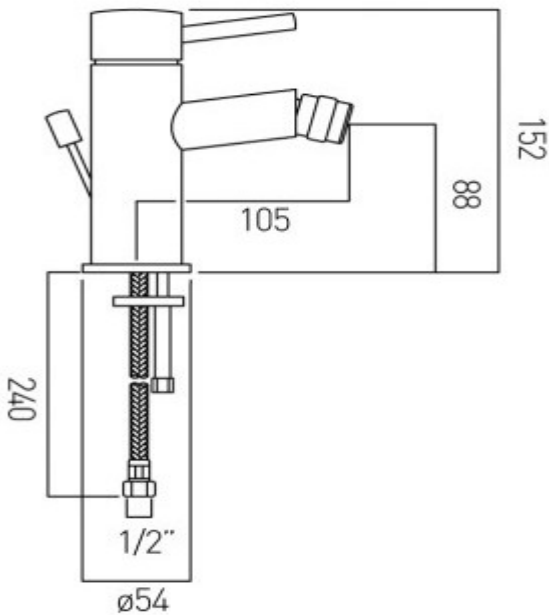

it's a personal experience
taps | showering | accessories

technical sheet
product code: ZOO-110-C/P

technical drawing:

description: mono bidet mixer
single lever
deck mounted
with pop-up waste
with water flow aerator
with water flow straightener
ceramic cartridge CAR-K40A
2 x 1/2" nut x 240mm flexipipe connections
deck mount drill hole diameter 35mm

finishes: chrome

recommended flow regulator product code: FR-100/5-PLA

guarantee: 12 year guarantee

minimum operating pressure: 1.0 bar MP

flow rate at 3.0 bar flow pressure: 15 l/min

'mixed measurements' refers to equal hot and cold water supply
flow rate for unregulated flow unless flow regulator fitted as standard