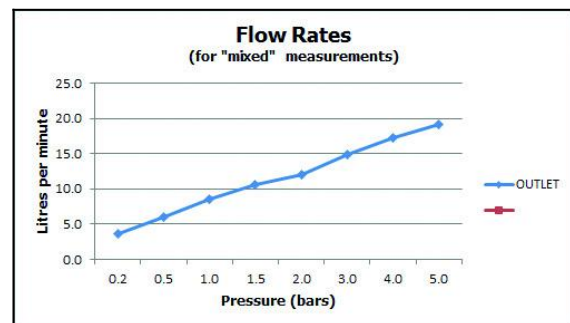

it's a personal experience
taps | showering | accessories

technical sheet
product code: ZOO-110-C/P

technical drawing:

description: mono bidet mixer
single lever
deck mounted
with pop-up waste
with water flow aerator
with water flow straightener
ceramic cartridge CAR-K40A
2 x 1/2" nut x 240mm flexipipe connections
deck mount drill hole diameter 35mm

finishes: chrome

recommended flow regulator product code: FR-100/5-PLA

guarantee: 12 year guarantee

minimum operating pressure: 1.0 bar MP

flow rate at 3.0 bar flow pressure: 15 l/min

'mixed measurements' refers to equal hot and cold water supply
flow rate for unregulated flow unless flow regulator fitted as standard