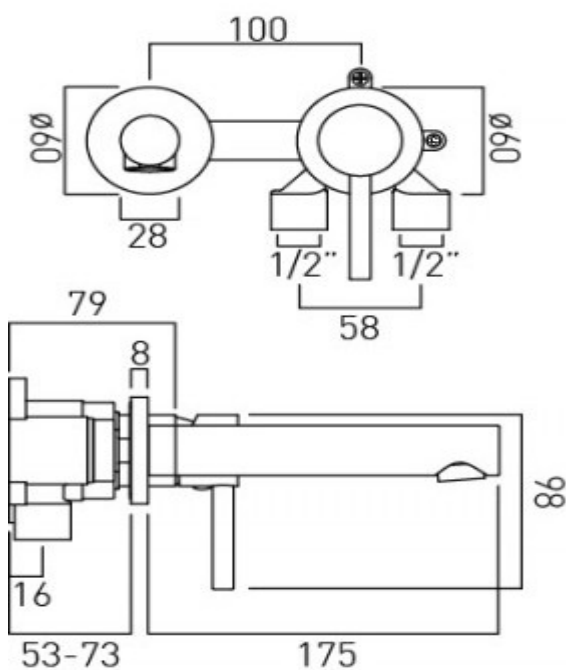

it's a personal experience  
taps | showering | accessories

technical sheet  
product code: ZOO-109S/A-C/P

technical drawing:

**description:** 2 hole basin mixer  
single lever  
wall mounted  
with water flow aerator  
ceramic cartridge CAR-K35B  
2 x 1/2" inlets  
1 x 1/2" outlets  
min-max wall mount 53-73mm

**finishes:** chrome

**Eco** <sup>H<sub>2</sub></sup> recommended flow regulator product code: FR-100/5-PLA

**guarantee:** 12 year guarantee

**minimum operating pressure:** 0.2 bar LP

**certificates and awards:**