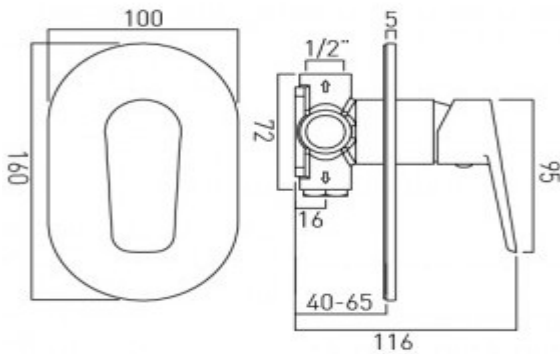

it's a personal experience
taps | showering | accessories

technical sheet
product code: PHO-145A-C/P

technical drawing:

description: concealed shower valve
single lever
wall mounted
ceramic cartridge CAR-K35A
2 x 1/2" female inlets
1 x 1/2" female outlet
min-max wall mount 49-74mm
optimum installation depth 62mm

finishes: chrome

guarantee: 12 year guarantee

minimum operating pressure: 0.2 bar LP shower 1.5 bar MP bath

certificates and awards:

cert no. 1605035