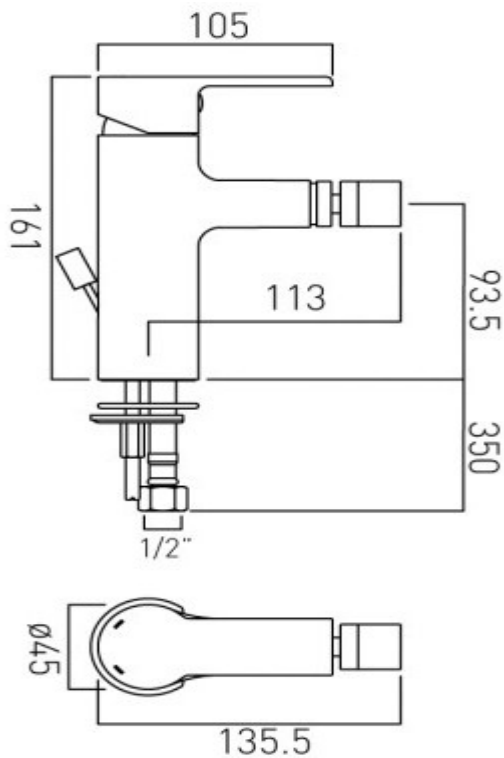

it's a personal experience
taps | showering | accessories

technical sheet
product code: ION-110-C/P

technical drawing:

description: mono bidet mixer
single lever
deck mounted
with pop-up waste
with water flow aerator
ceramic cartridge CAR-K35B
2 x 1/2" nut x 425mm flexipipe connections
deck mount drill hole diameter 34mm

finishes: chrome

Eco recommended flow regulator product code: FR-100/5-PLA

guarantee: 12 year guarantee

minimum operating pressure: 1.0 bar MP

flow rate at 3.0 bar flow pressure: 17 l/min

'mixed measurements' refers to equal hot and cold water supply
flow rate for unregulated flow unless flow regulator fitted as standard