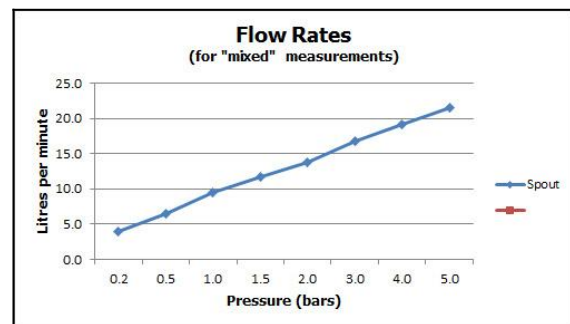

it's a personal experience
taps | showering | accessories

technical sheet
product code: ION-110-C/P

technical drawing:

description: mono bidet mixer
single lever
deck mounted
with pop-up waste
with water flow aerator
ceramic cartridge CAR-K35B
2 x 1/2" nut x 425mm flexipipe connections
deck mount drill hole diameter 34mm

finishes: chrome

Eco recommended flow regulator product code: FR-100/5-PLA

guarantee: 12 year guarantee

minimum operating pressure: 1.0 bar MP

flow rate at 3.0 bar flow pressure: 17 l/min

'mixed measurements' refers to equal hot and cold water supply
flow rate for unregulated flow unless flow regulator fitted as standard