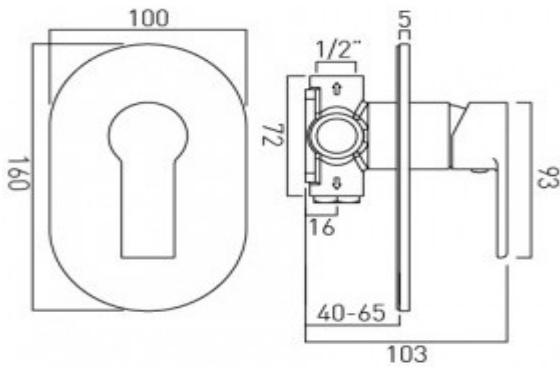

it's a personal experience  
taps | showering | accessories

technical sheet  
product code: ION-145A-C/P

technical drawing:

**description:** concealed shower valve  
single lever  
wall mounted  
ceramic cartridge CAR-K35A  
2 x 1/2" female inlets  
1 x 1/2" female outlet  
min-max wall mount 49-74mm  
optimum installation depth 62mm

**finishes:** chrome

**guarantee:** 12 year guarantee

**minimum operating pressure:** 0.2 bar LP shower 1.5 bar MP bath

**certificates and awards:**

cert no. 1605035