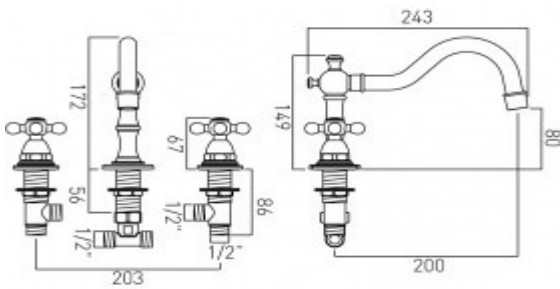

it's a personal experience
taps | showering | accessories

technical sheet
chrome: product code: VIC-101/CD-C/P
antique gold: product code: VIC-101/CD-A/G

technical drawing:

description: 3 hole basin mixer
deck mounted
with fixed spout
without pop-up waste
with water flow straightener
cold ceramic cartridge AST-VALVE/CD/CL-1/2
hot ceramic cartridge AST-VALVE/CD/HT-1/2
2 x 1/2" male inlet
spout deck mount drill hole diameter 28mm
valve deck mount drill hole diameter 28mm
chrome or antique gold

finishes: chrome
antique gold

ECO recommended flow regulator product code: FR-100/5-PLA

guarantee: chrome: 12 year guarantee
antique gold: 3 year guarantee

minimum operating pressure: 0.2 bar LP

flow rate at 3.0 bar flow pressure: 20 l/min

'mixed measurements' refers to equal hot and cold water supply
flow rate for unregulated flow unless flow regulator fitted as standard