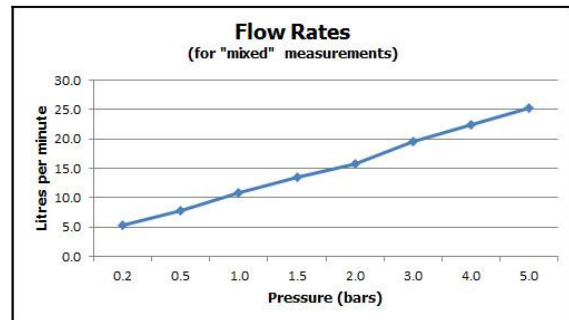

it's a personal experience
taps | showering | accessories

technical sheet
chrome: product code: VIC-101/CD-C/P
antique gold: product code: VIC-101/CD-A/G

technical drawing:

description: 3 hole basin mixer
deck mounted
with fixed spout
without pop-up waste
with water flow straightener
cold ceramic cartridge AST-VALVE/CD/CL-1/2
hot ceramic cartridge AST-VALVE/CD/HT-1/2
2 x 1/2" male inlet
spout deck mount drill hole diameter 28mm
valve deck mount drill hole diameter 28mm
chrome or antique gold

finishes: chrome
antique gold

ECO recommended flow regulator product code: FR-100/5-PLA

guarantee: chrome: 12 year guarantee
antique gold: 3 year guarantee

minimum operating pressure: 0.2 bar LP

flow rate at 3.0 bar flow pressure: 20 l/min

'mixed measurements' refers to equal hot and cold water supply
flow rate for unregulated flow unless flow regulator fitted as standard