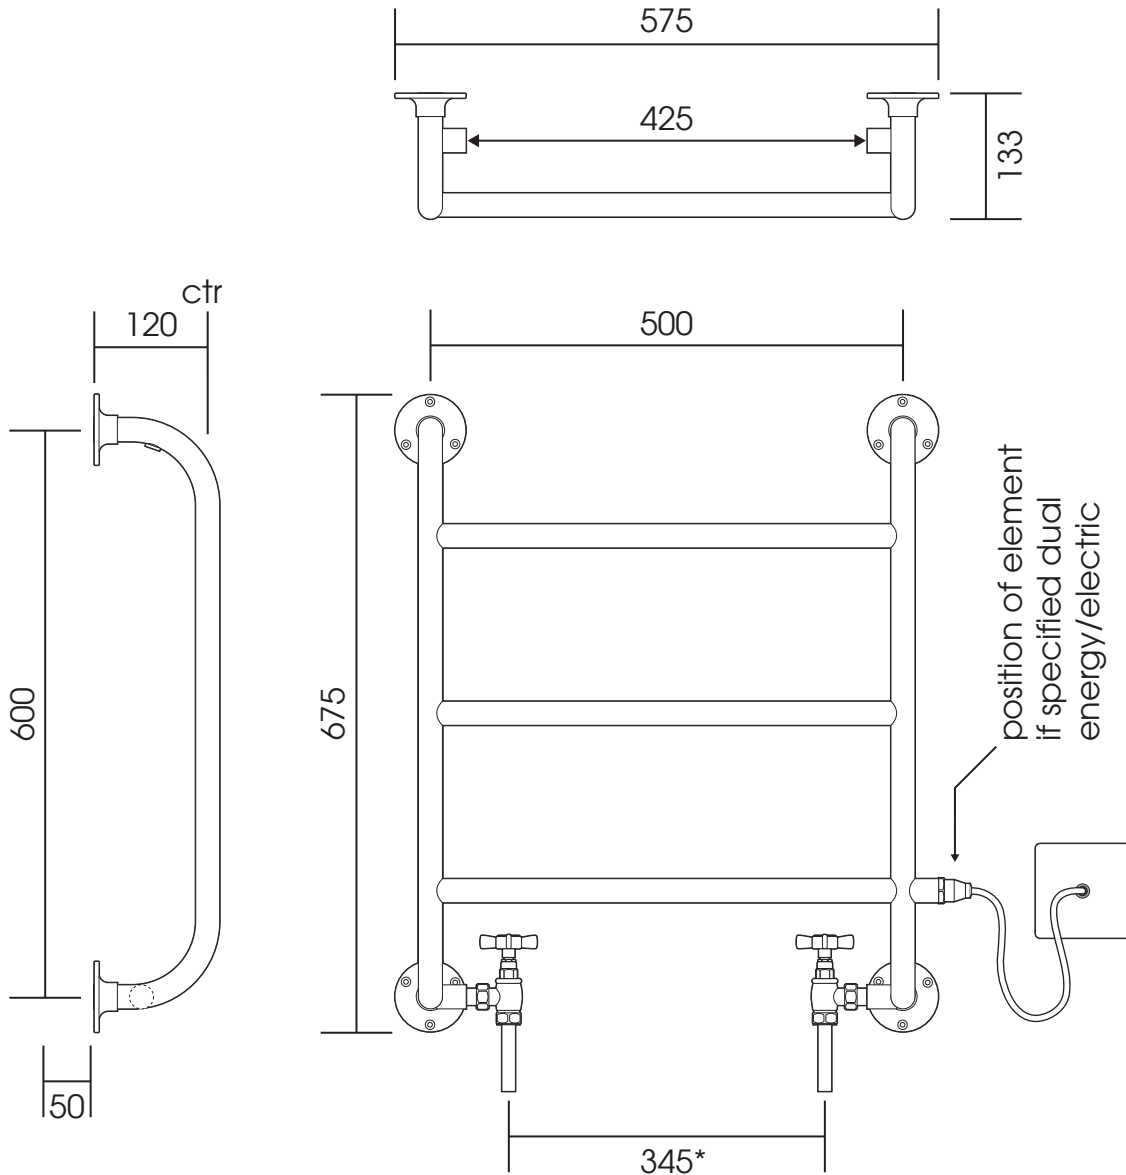

CL015A

Height: 675

Width: 575

Depth: 133

Tube \varnothing : 25.4

Output @ 50°C Δ T: 128 W

Electric element: 75 W

All dimensions in millimetres

Manufactured from ISO/CEN CuZn30As (BS CZ126) brass tube

*Approximate dimension-see relevant valve drawings for details.

Vogue UK Ltd. reserve the right to alter specifications without prior notice.
All measurements given are nominal dimensions only.