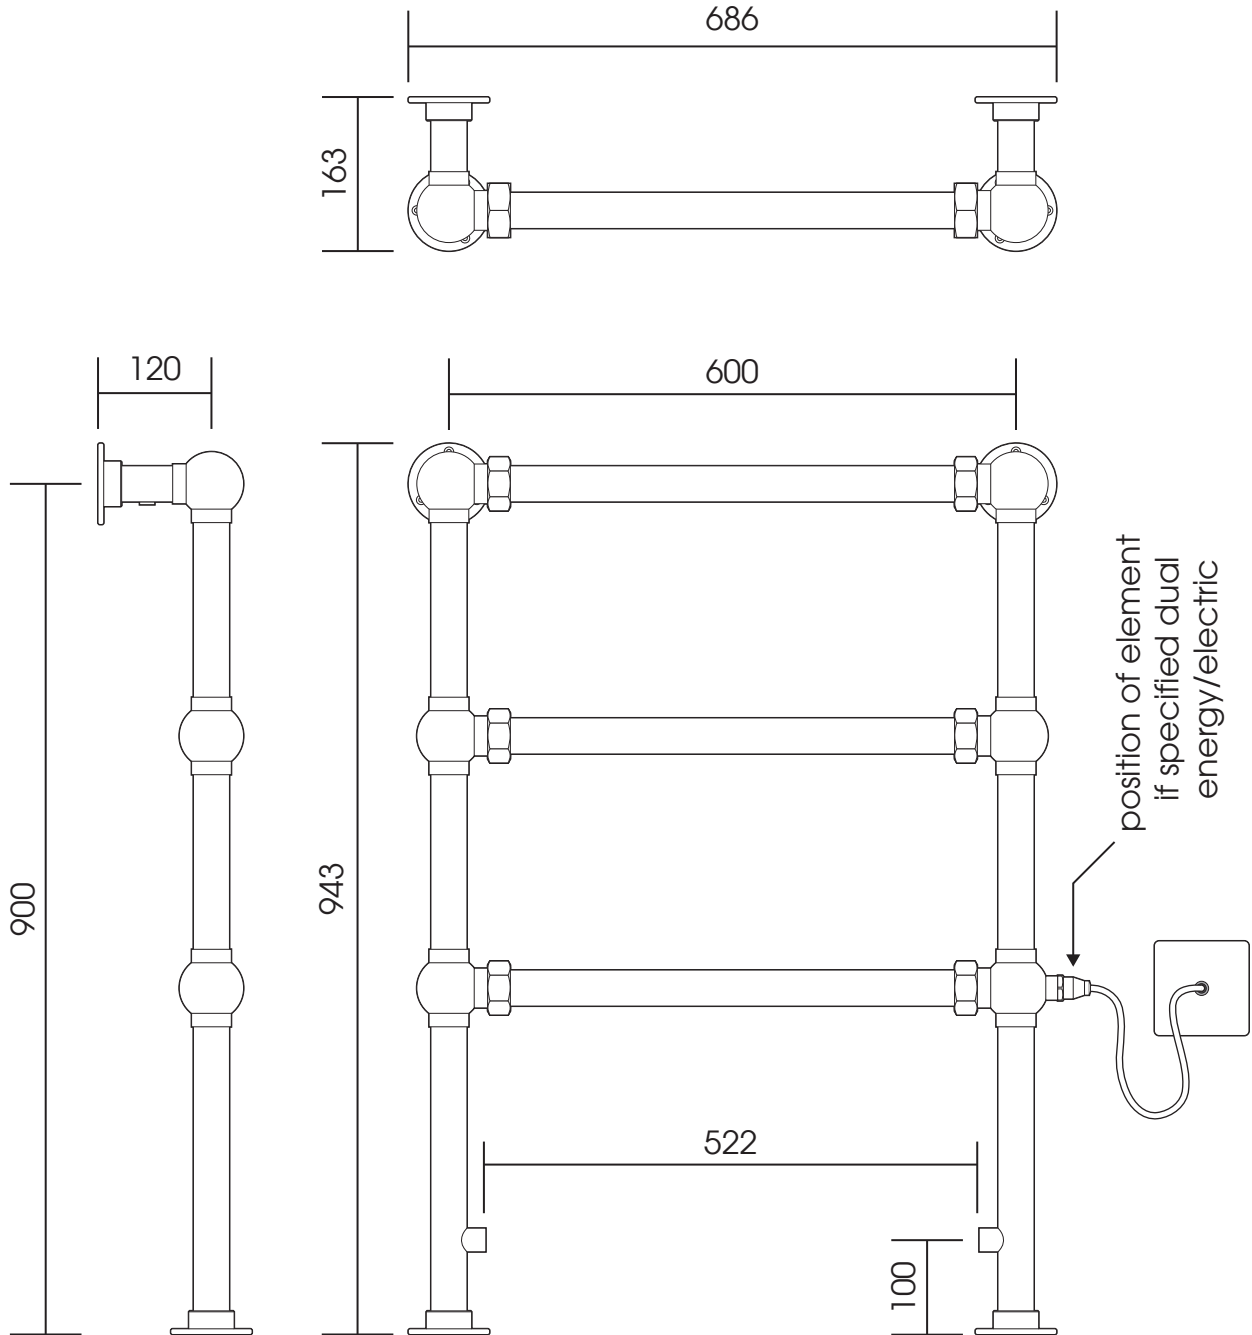

LG032CFW

Height: 943

Width: 686

Depth: 163

Tube \varnothing : 38.1

Output @ 50°C Δ T: 243 W

Elec. element if specified: 125 W

All dimensions in millimetres

Manufactured from ISO/CEN CuZn30As (BS CZ126) brass tube

Vogue UK Ltd. reserve the right to alter specifications without prior notice.
All measurements are nominal dimensions only, and are not binding

SCALE 1:8