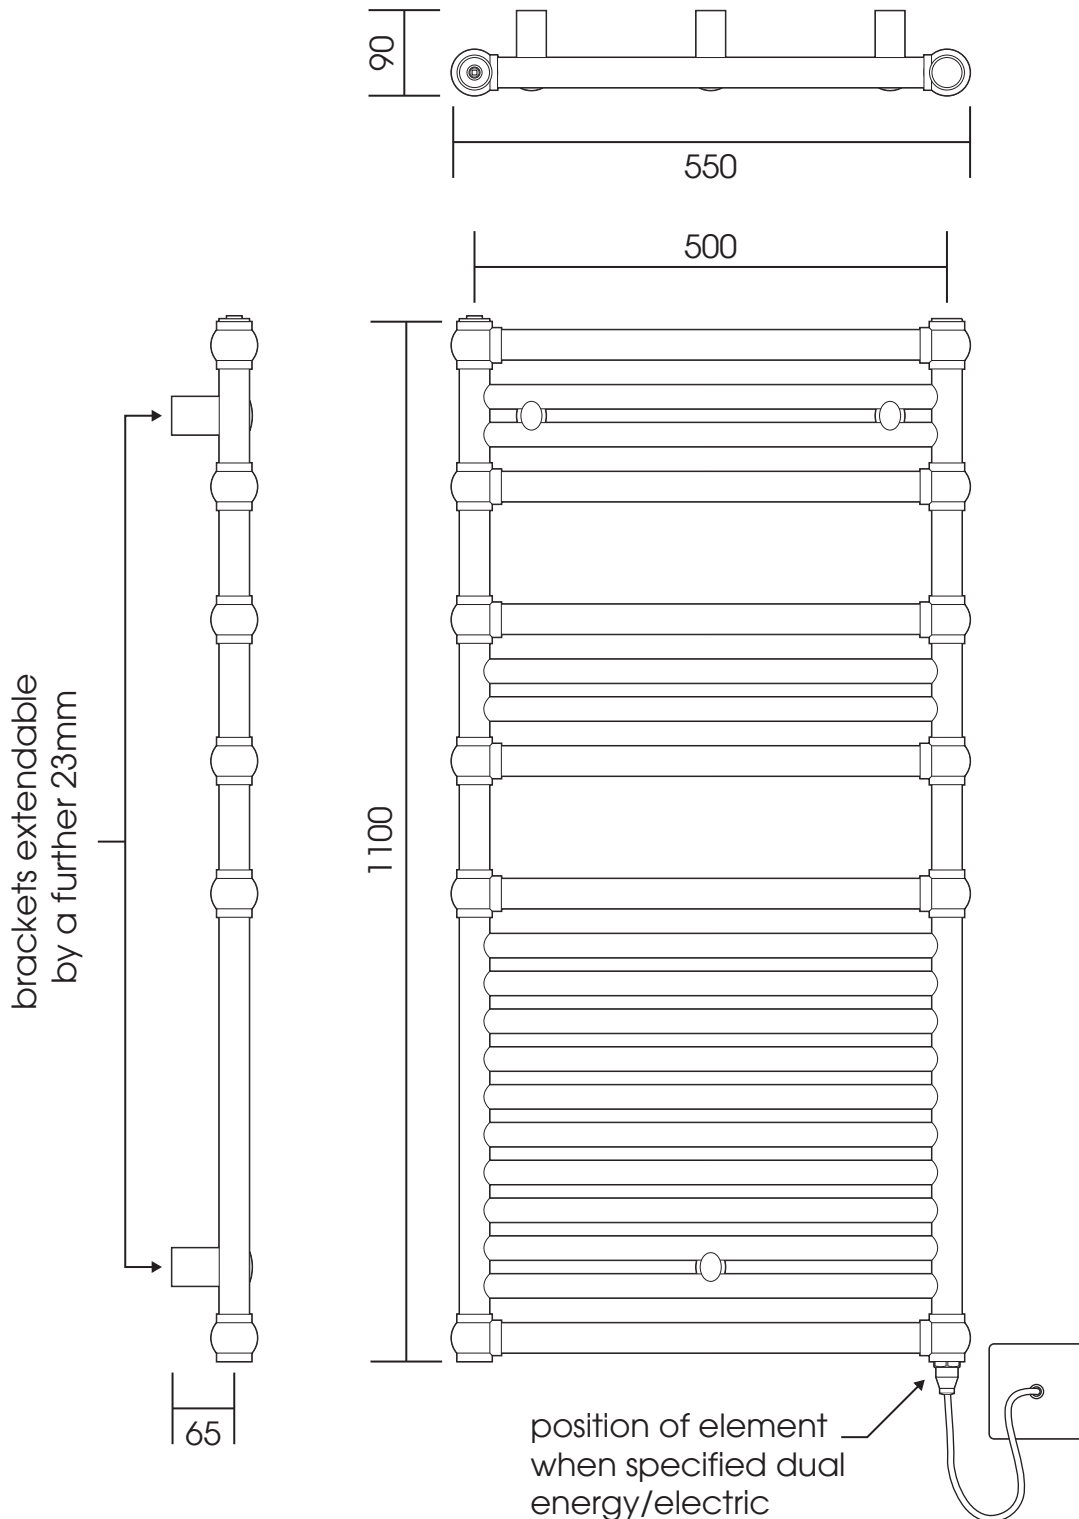

# LG018

Height: 1100

Tube  $\varnothing$  : 31.8 + 25.4

Width: 550

Output @ 50°C $\Delta$ T: 532 W

Depth: 90-113

Elec. element if specified: 200 W

All dimensions in millimetres

Manufactured from ISO/CEN CuZn30As (BS CZ126) brass tube

Vogue UK Ltd. reserve the right to alter specifications without prior notice.  
All measurements are nominal dimensions only, and are not binding