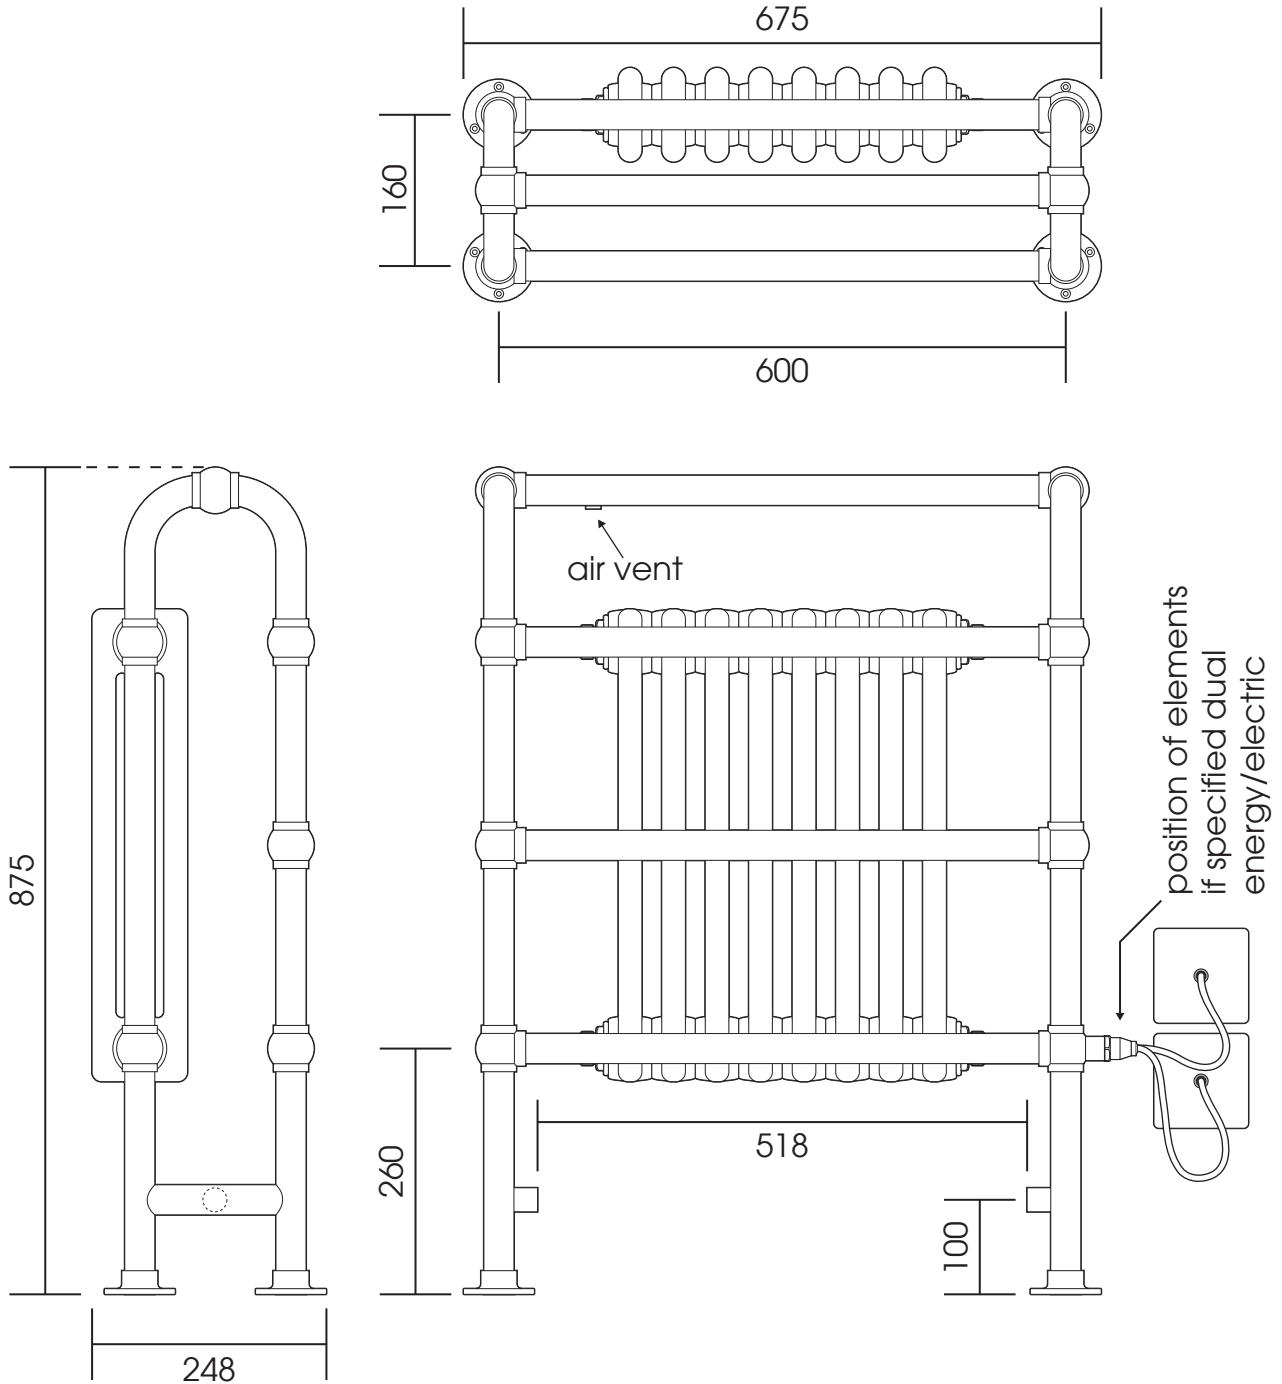

LG015

Height: 875

Tube \varnothing : 31.8

Width: 675

Output @ 50°C Δ T: 719 W

Depth: 248

Electric element: 150W + 200W

All dimensions in millimetres

Manufactured from ISO/CEN CuZn30As (BS CZ126) brass tube

Vogue UK Ltd. reserve the right to alter specifications without prior notice.
All measurements are nominal dimensions only, and are not binding

SCALE 1:8