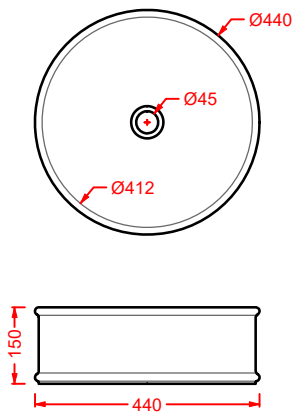

ATL001 ATELIER

lavabo tondo appoggio Ø44
round countertop washbasin Ø44