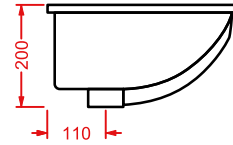

NETTUNO

NTL001 NETTUNO

lavabo sottopiano 56
under-countertop washbasin 56