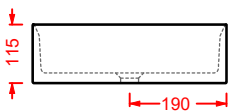

SCL003 SCALINO 60

lavabo appoggio 60
countertop washbasin 60