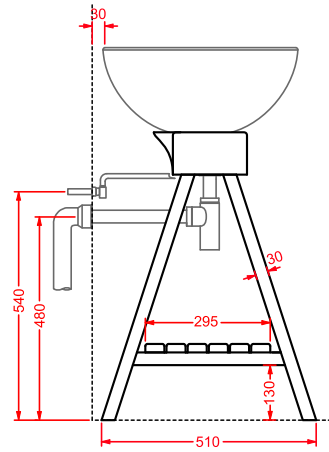

OSL002 IL CAVALLETTO 120

barra ceramica + struttura essenza + lavabo La Ciotola 46
ceramic bar + wood frame + La Ciotola 46 washbasin