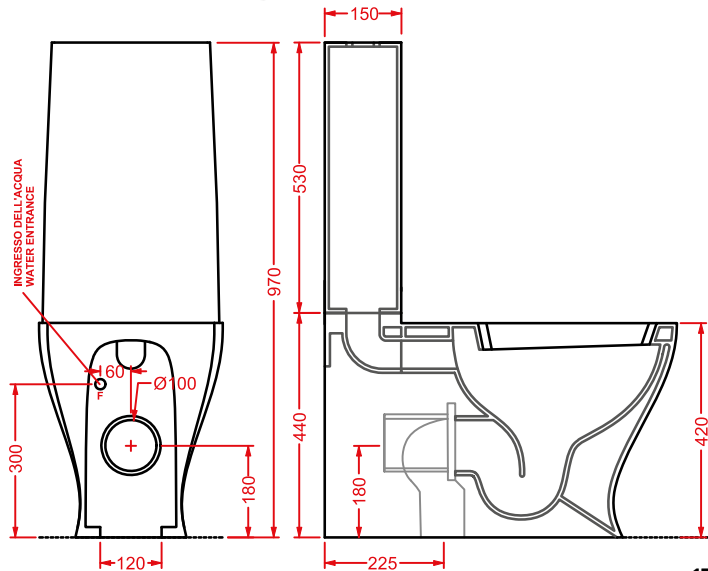

JZV003 + JZC001 JAZZ
vaso monoblocco + cassetta monoblocco
close-coupled WC + ceramic cistern