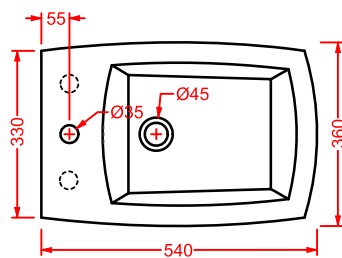

JZB002 JAZZ
bidet terra filomuro
back to wall bidet