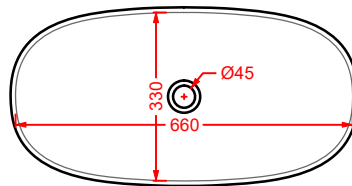

CARTESIO

Designed by Meneghello Paoelli Associati

CAL002
58 x 44

WASHBASINS - CARTESIO

DESIGN PLUS

CAL003
44 x 44

CAL004
44 x 36

CAL001
58 x 36