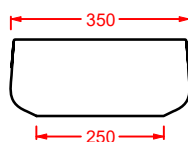

CARTESIO

Designed by Meneghello Paoelli Associati

CAL002
58 x 44

WASHBASINS - CARTESIO

DESIGN PLUS

CAL003
44 x 44

CAL004
44 x 36

CAL001
58 x 36