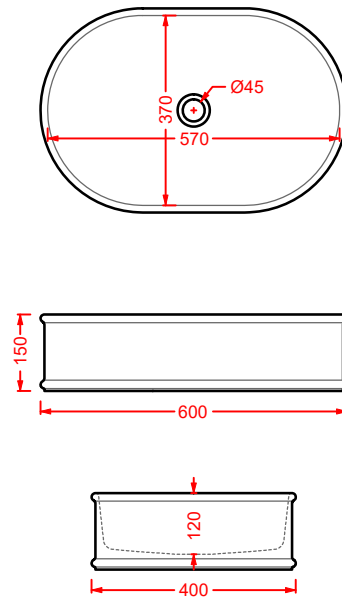

ATL002 ATELIER

lavabo ovale appoggio 60
oval countertop washbasin 60