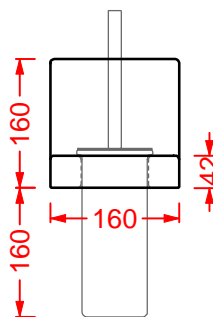

ACC002 JOY

portascopino ceramica + scopino
ceramic brush holder + brush