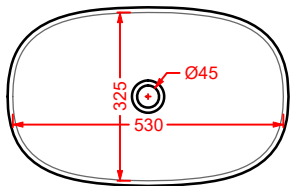

COL003 COGNAC 55

lavabo appoggio
countertop washbasin