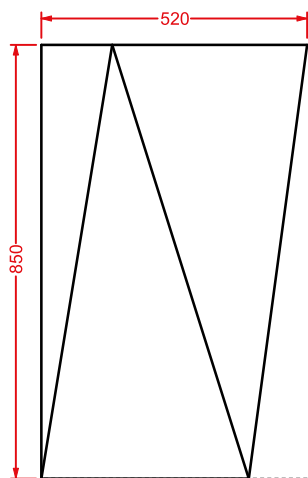

OSL008 SHARP

lavabo centrostanza/a muro
freestanding/back to wall washbasin