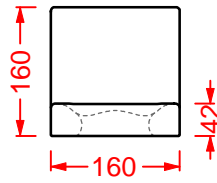

ACC006 JOY

porta salviette ceramica 16
ceramic towel rail 16