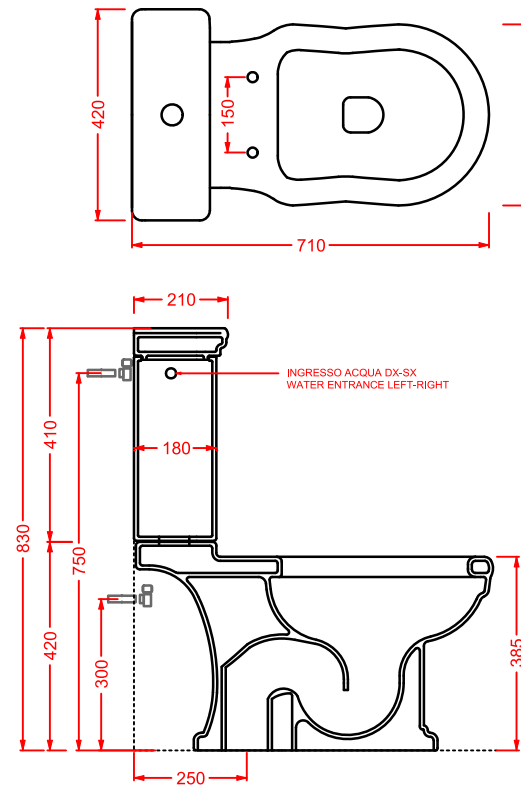

HEV008 + HEC001 HERMITAGE

vaso monoblocco S + cassetta monoblocco
close-coupled WC (S) + ceramic cistern