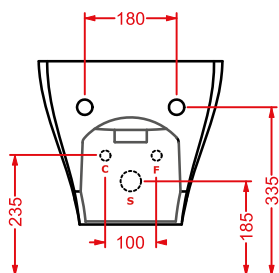

JZB001 JAZZ
bidet sospeso
wall-hung bidet