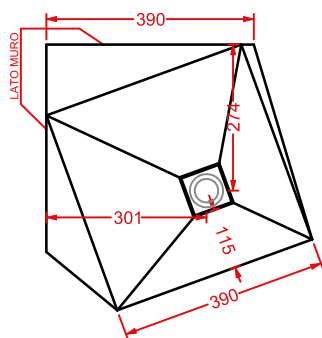

OSL008 SHARP

lavabo centrostanza/a muro
freestanding/back to wall washbasin