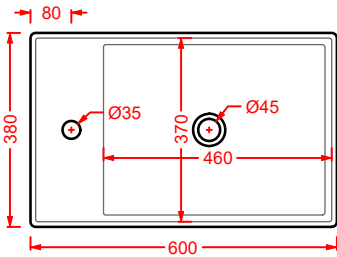

SCL003 SCALINO 60

lavabo appoggio 60
countertop washbasin 60