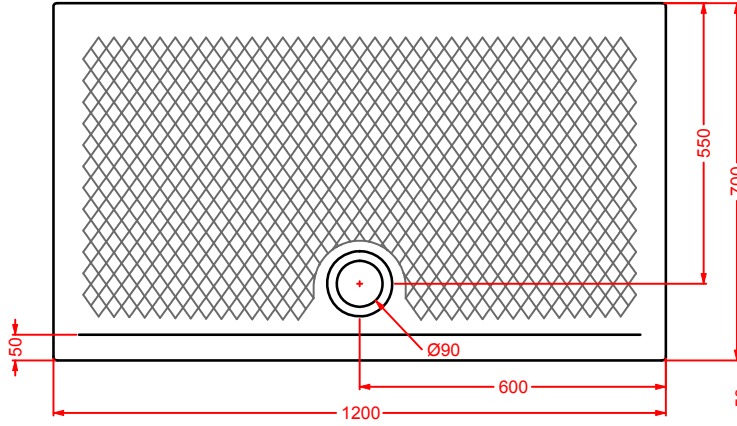

PDR020 SCACCHI

piatto doccia rettangolare h 5,5 70 x 120
rectuangular shower tray h 5,5 70 x 120

LATO NON SMALTATO / UNGLAZED SIDE