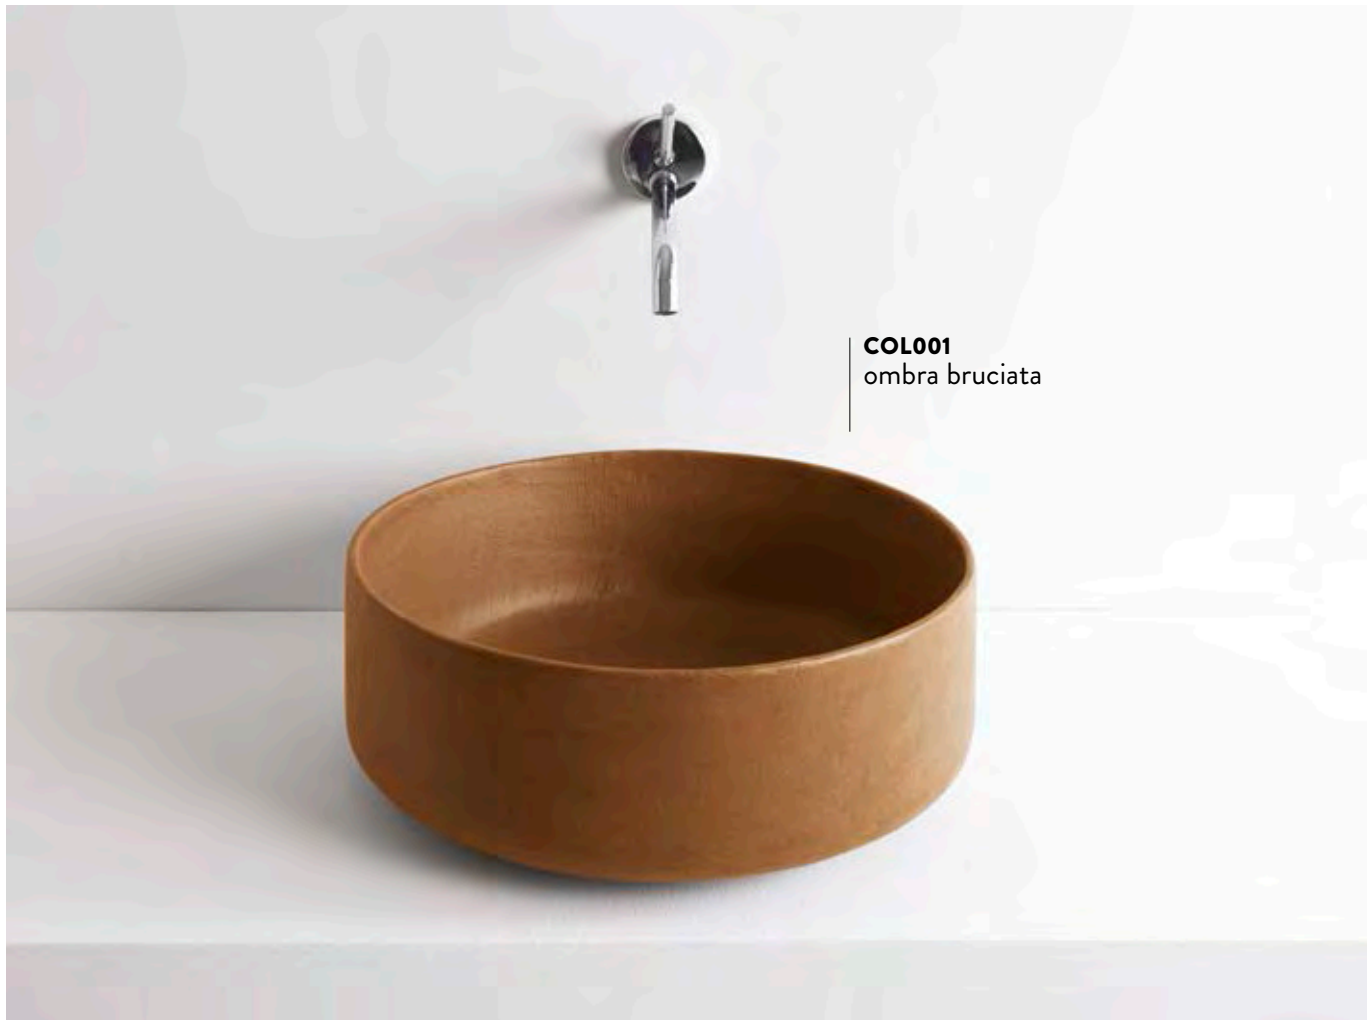

COL001
ombra bruciata