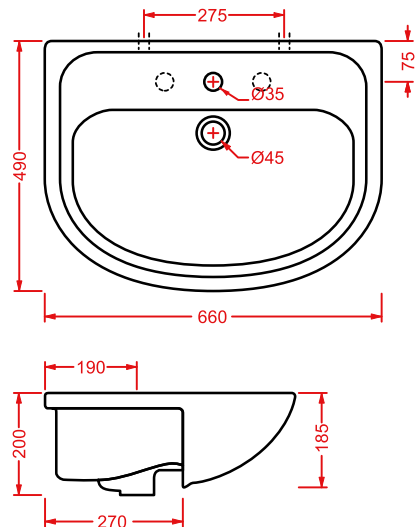

APOLLO

APL001 APOLLO

lavabo semincasso 66
semi-recessed washbasin 66