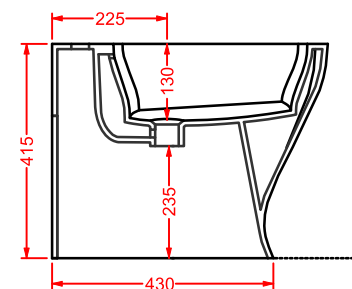

JZB002 JAZZ
bidet terra filomuro
back to wall bidet