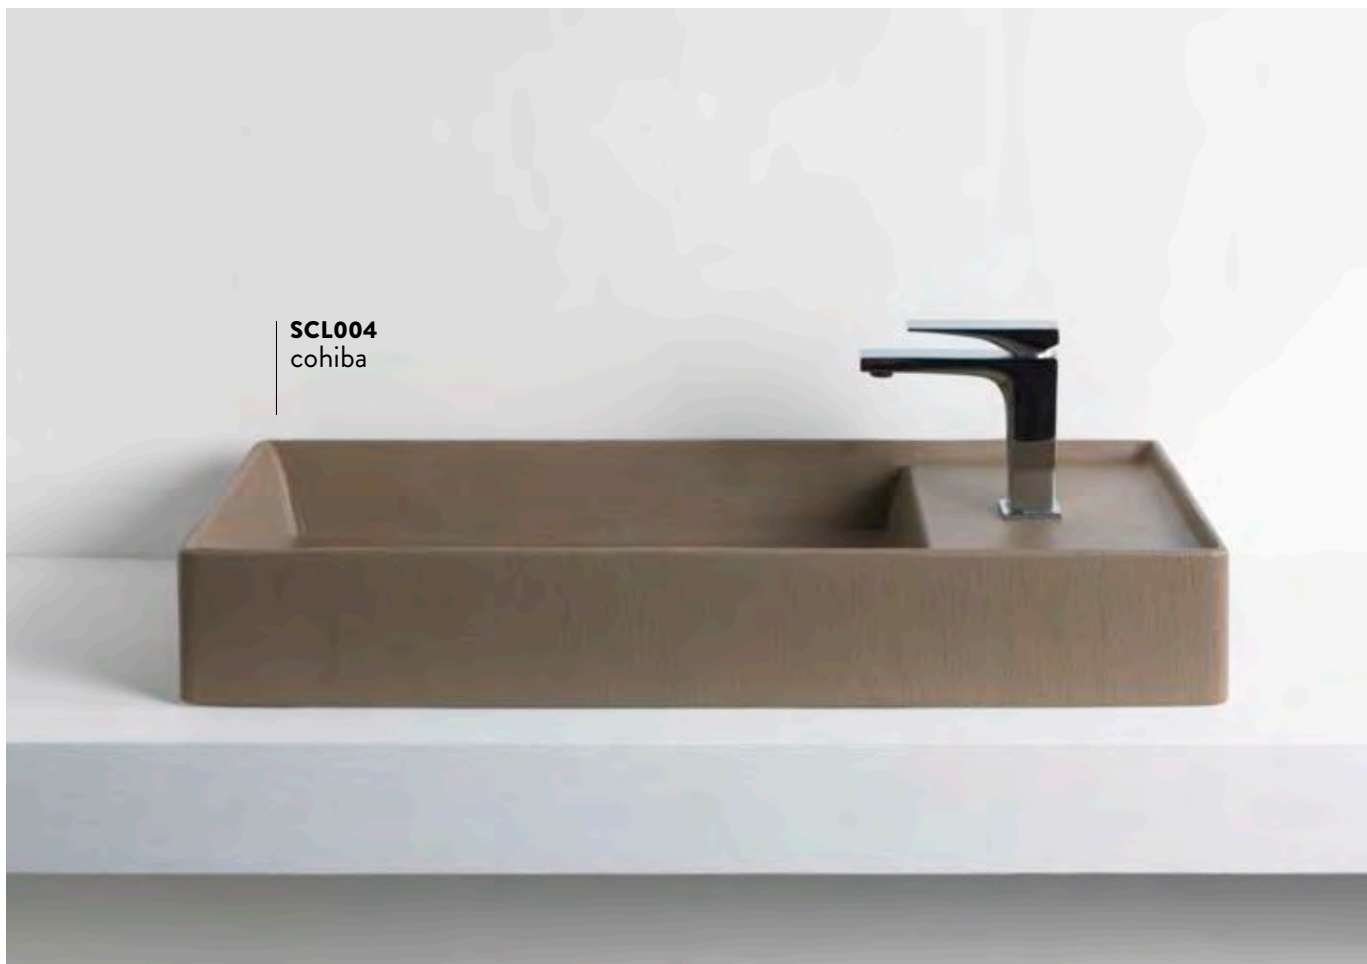

SCL004
cohiba