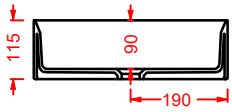

SCL001 SCALINO 38

lavabo appoggio 38
countertop washbasin 38