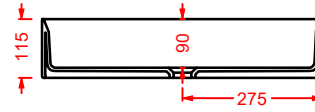

SCL002 SCALINO 55

lavabo appoggio 55
countertop washbasin 55