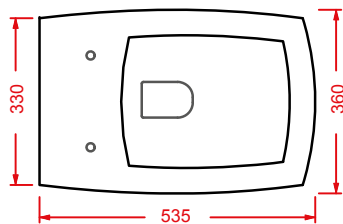

JZV001 JAZZ
vaso sospeso
wall-hung WC