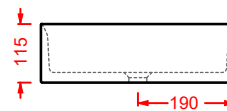

GHOST

Designed by Meneghello Paoelli Associati

GHL001
42 x 42

WASHBASINS - GHOST

GHL001
42 x 42

GHL002
65 x 42

GHL002
65 x 42

GHOST/OVERVIEW