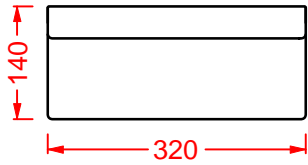

ACC007 JOY

mensola
shelf