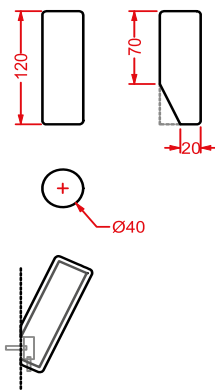

PSC005 POSTIT

gancio ceramica
ceramic hook