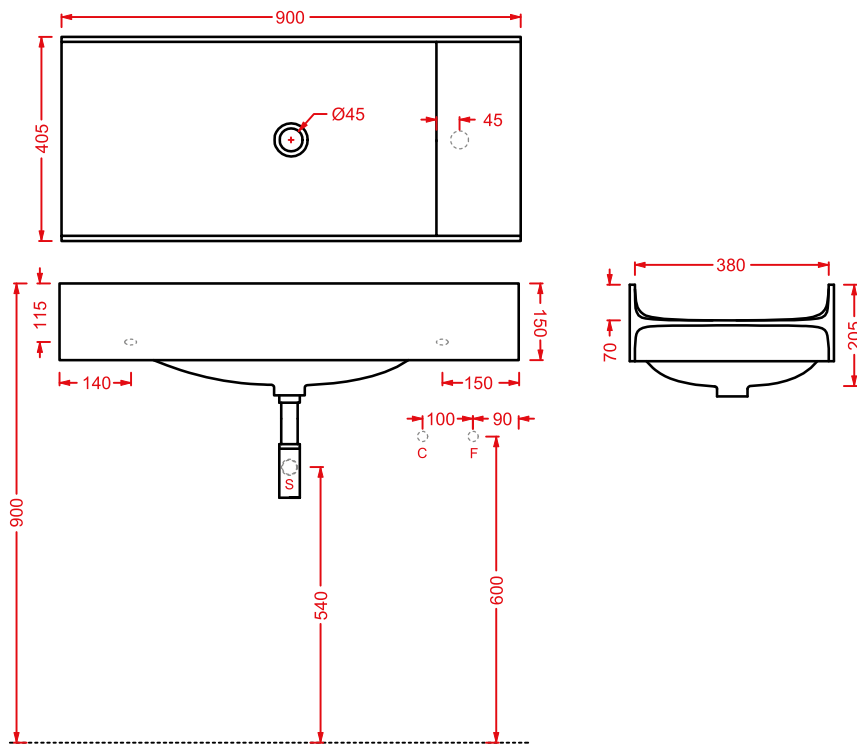

☉	ACA061 05	0,5	-	-
---	------------------	-----	---	---

●	ACA061 17	0,5	-	-
---	------------------	-----	---	---

OSL011 TT

lavabo sospeso/appoggio in Livingtec satinato + porta salviette laterale in legno
wall-hung/countertop washbasin in satin Livingtec + lateral wood towel rail