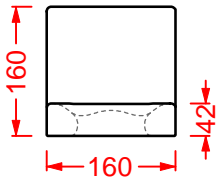

ACC005 JOY

porta sapone ceramica
ceramic soap holder