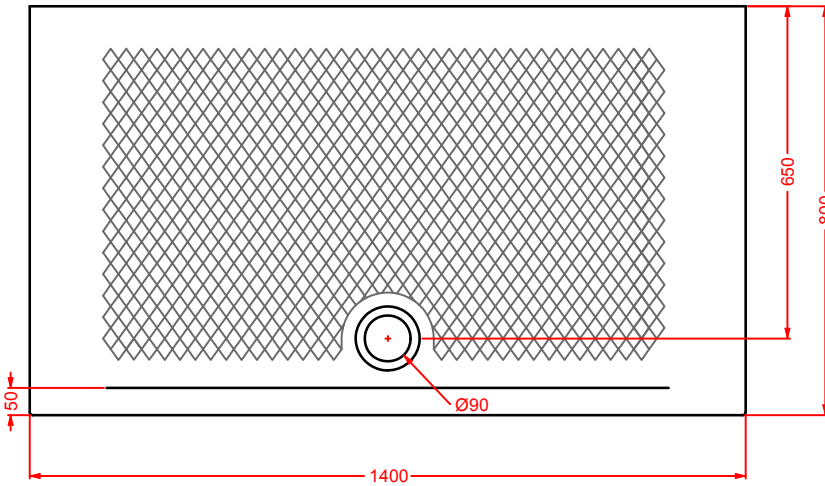

PDR022 SCACCHI

piatto doccia rettangolare h 5,5 80 x 140
rectuangular shower tray h 5,5 80 x 140

LATO NON SMALTATO / UNGLAZED SIDE