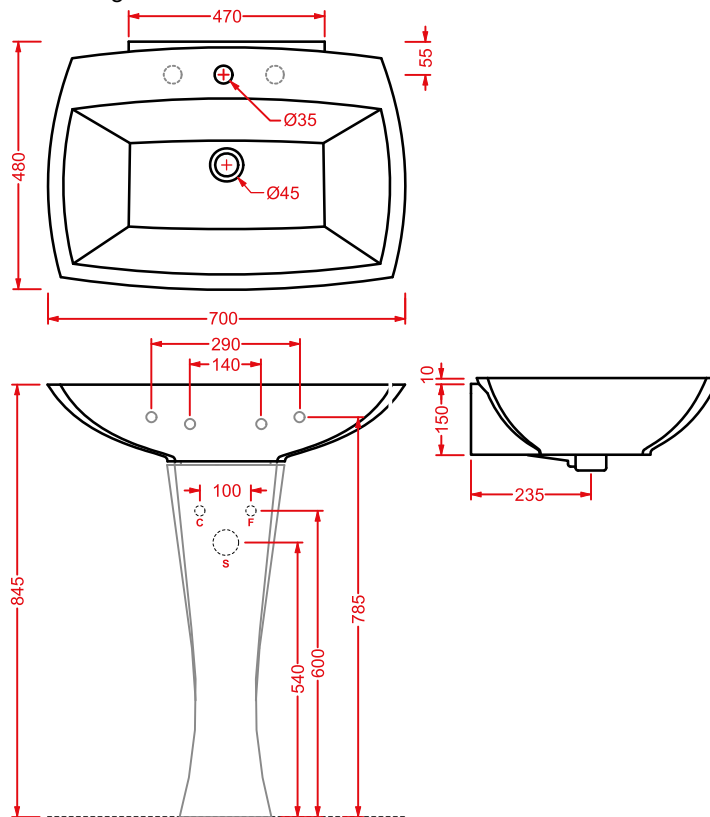

JZL004 + JZC003 JAZZ

lavabo sospeso/da colonna 70 + colonna
wall-hung/for column basin 70 + column