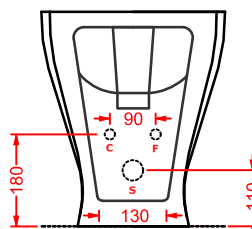

JZB002 JAZZ
bidet terra filomuro
back to wall bidet