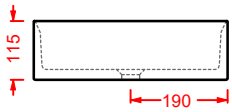

SCL001 SCALINO 38

lavabo appoggio 38
countertop washbasin 38