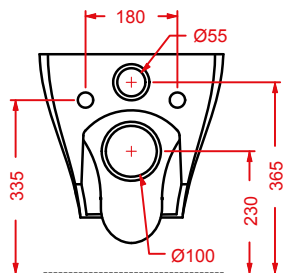

JZV001 JAZZ
vaso sospeso
wall-hung WC