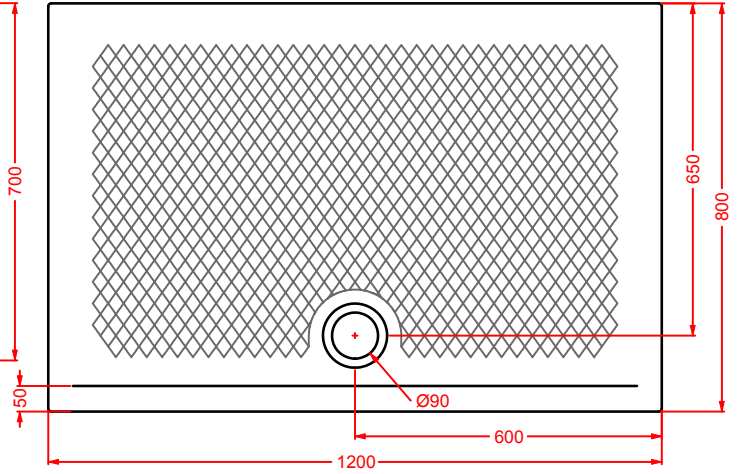

PDR021 SCACCHI

piatto doccia rettangolare h 5,5 80 x 120
rectuangular shower tray h 5,5 80 x 120

LATO NON SMALTATO / UNGLAZED SIDE