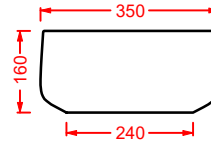

COL004 COGNAC 35

lavabo appoggio
countertop washbasin