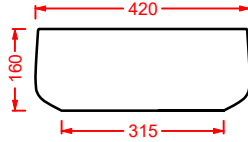

COL001 COGNAC 42

lavabo appoggio
countertop washbasin