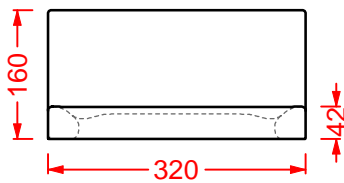

ACC003 JOY

porta salviette ceramica 34
ceramic towel rail 34

ACC004 JOY

appendino singolo ceramica
ceramic single hook