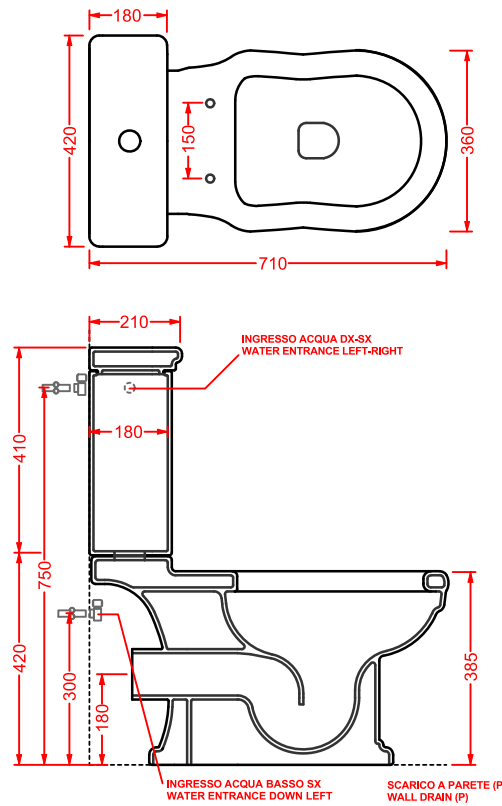

HEV004 + HEC001 HERMITAGE

vaso monoblocco P + cassetta monoblocco
close-coupled WC (P) + ceramic cistern