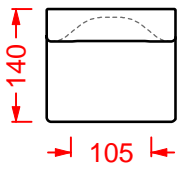

ACC005 JOY

porta sapone ceramica
ceramic soap holder