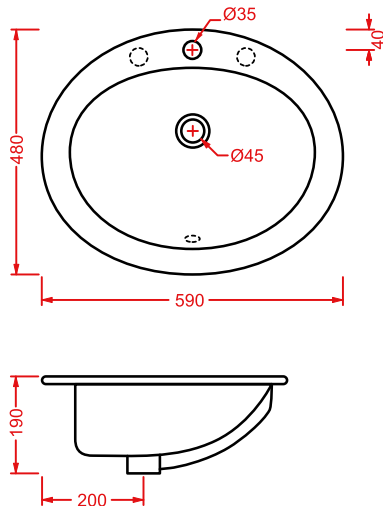

EOLO

ELL001 EOLO

lavabo incasso 59
drop in washbasin 59