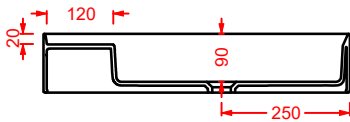

SCL003 SCALINO 60

lavabo appoggio 60
countertop washbasin 60