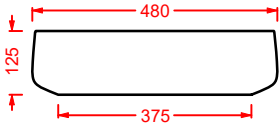

COL002 COGNAC 48

lavabo appoggio
countertop washbasin