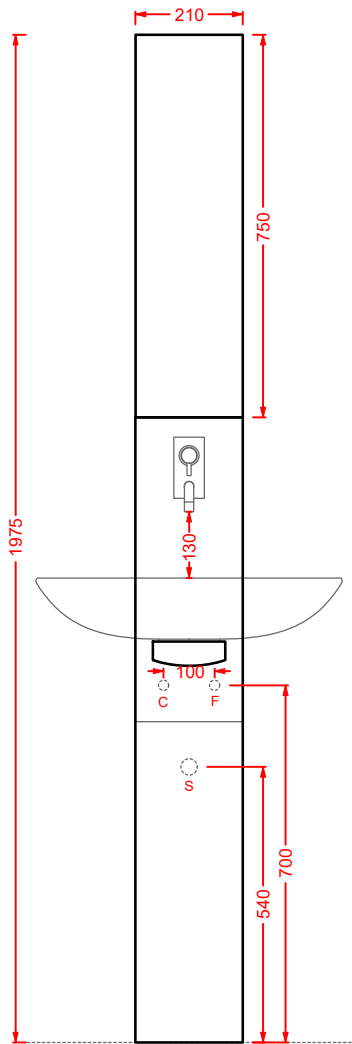

LFA006 LA FONTANA 2.0

colonna in Tecnoril
Tecnoril column