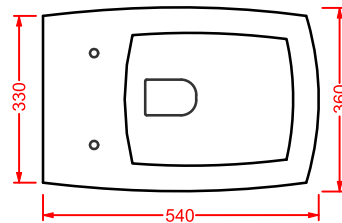

JZV002 JAZZ
vaso terra filomuro
back to wall WC