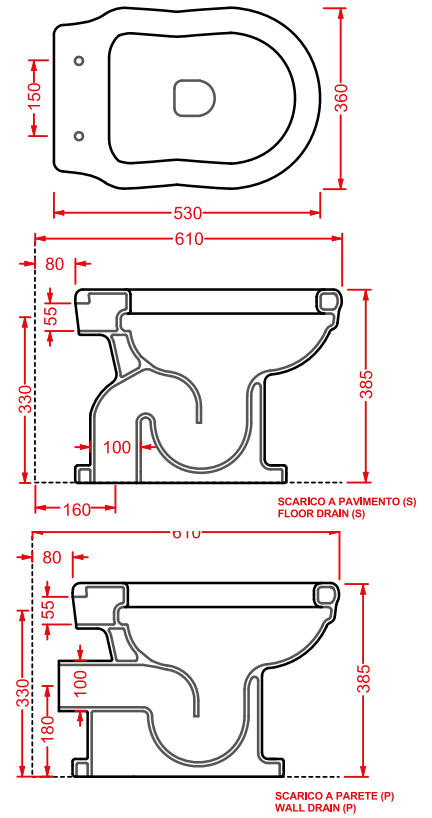

HEV002 (S)/HEV003 (P) HERMITAGE

vaso terra scarico S e P
WC with floor drain and wall drain