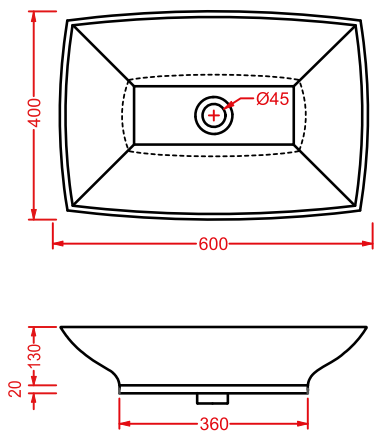

JZL002 JAZZ

lavabo appoggio 60
countertop washbasin 60