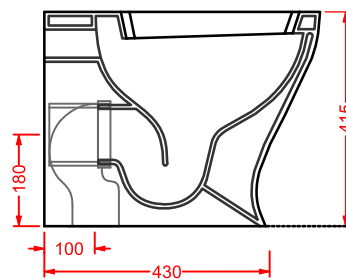

JZV002 JAZZ
vaso terra filomuro
back to wall WC