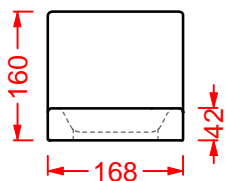

ACC001 JOY

portarotolo ceramica
ceramic toilet roll holder