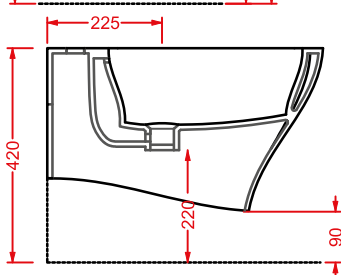

JZB001 JAZZ
bidet sospeso
wall-hung bidet