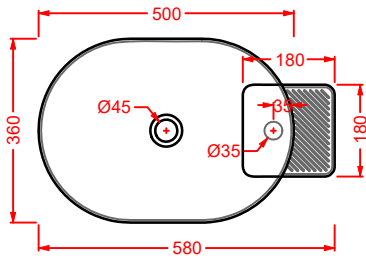

lavabo appoggio ovale
oval countertop washbasin

**CAL002 CARTESIO**

lavabo appoggio rettangolare
rectangular countertop washbasin

**CAL003 CARTESIO**

lavabo appoggio quadrato
squared countertop washbasin

**CAL004 CARTESIO**