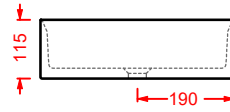

SCL002 SCALINO 55

lavabo appoggio 55
countertop washbasin 55