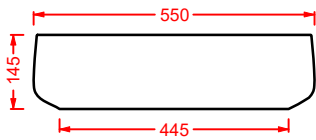

COL003 COGNAC 55

lavabo appoggio
countertop washbasin