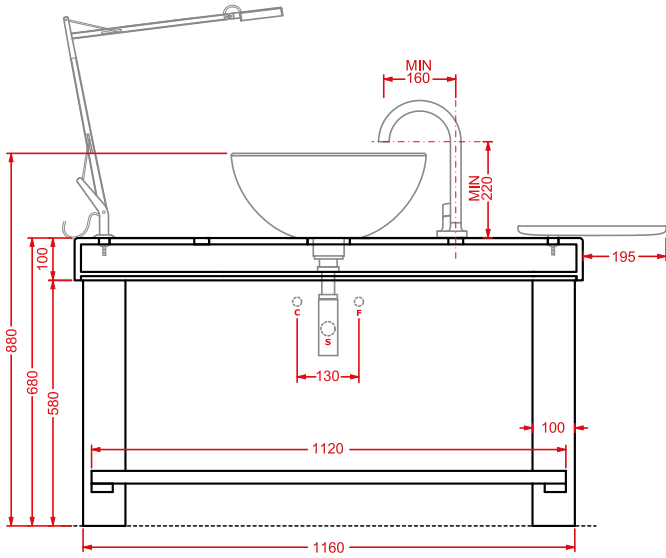

OSL002 IL CAVALLETTO 120

barra ceramica + struttura essenza + lavabo La Ciotola 46
ceramic bar + wood frame + La Ciotola 46 washbasin