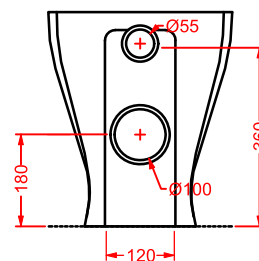

JZV002 JAZZ
vaso terra filomuro
back to wall WC