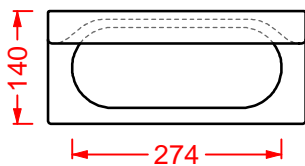

ACC003 JOY

porta salviette ceramica 34
ceramic towel rail 34

ACC004 JOY

appendino singolo ceramica
ceramic single hook