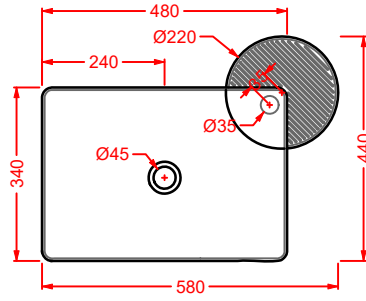

lavabo appoggio ovale
oval countertop washbasin

**CAL002 CARTESIO**

lavabo appoggio rettangolare
rectangular countertop washbasin

**CAL003 CARTESIO**

lavabo appoggio quadrato
squared countertop washbasin

**CAL004 CARTESIO**