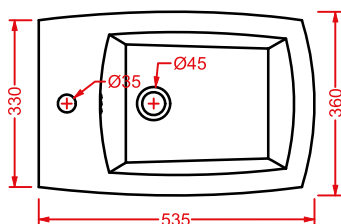

JZB001 JAZZ
bidet sospeso
wall-hung bidet