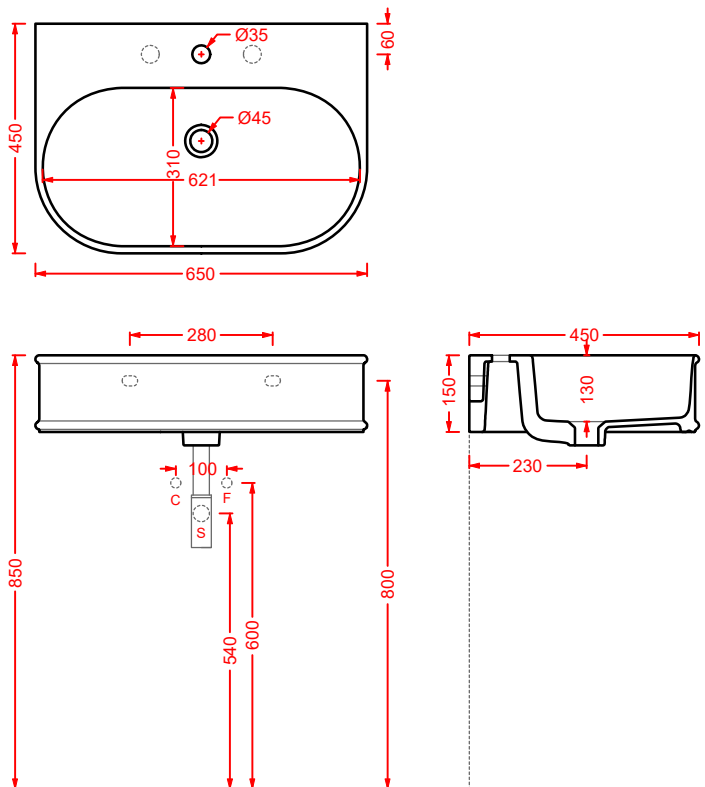

ATL001 ATELIER

lavabo tondo appoggio Ø44
 round countertop washbasin Ø44

**ATL002 ATELIER**

lavabo ovale appoggio 60
 oval countertop washbasin 60

**ATL003 ATELIER**

lavabo sospeso 65
 wall-hung washbasin 65