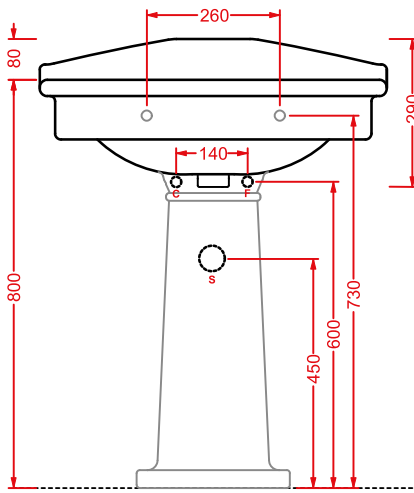

HEA015 HERMITAGE

struttura cromata lavabo 68

chromed structure washbasin 68