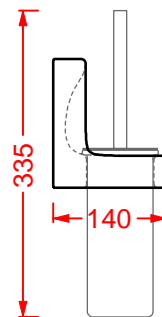

ACC002 JOY

portascopino ceramica + scopino
ceramic brush holder + brush