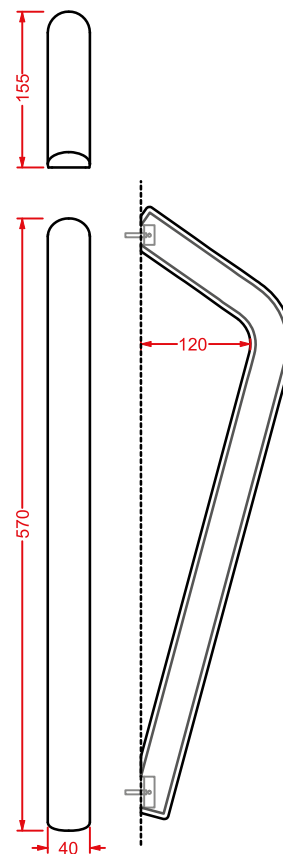

PSC004 POSTIT

porta salviette ceramica 57
ceramic towel rail 57