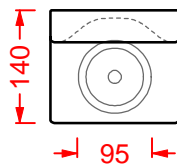

ACC002 JOY

portascopino ceramica + scopino
ceramic brush holder + brush