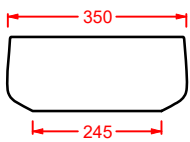

COL003 COGNAC 55

lavabo appoggio
countertop washbasin