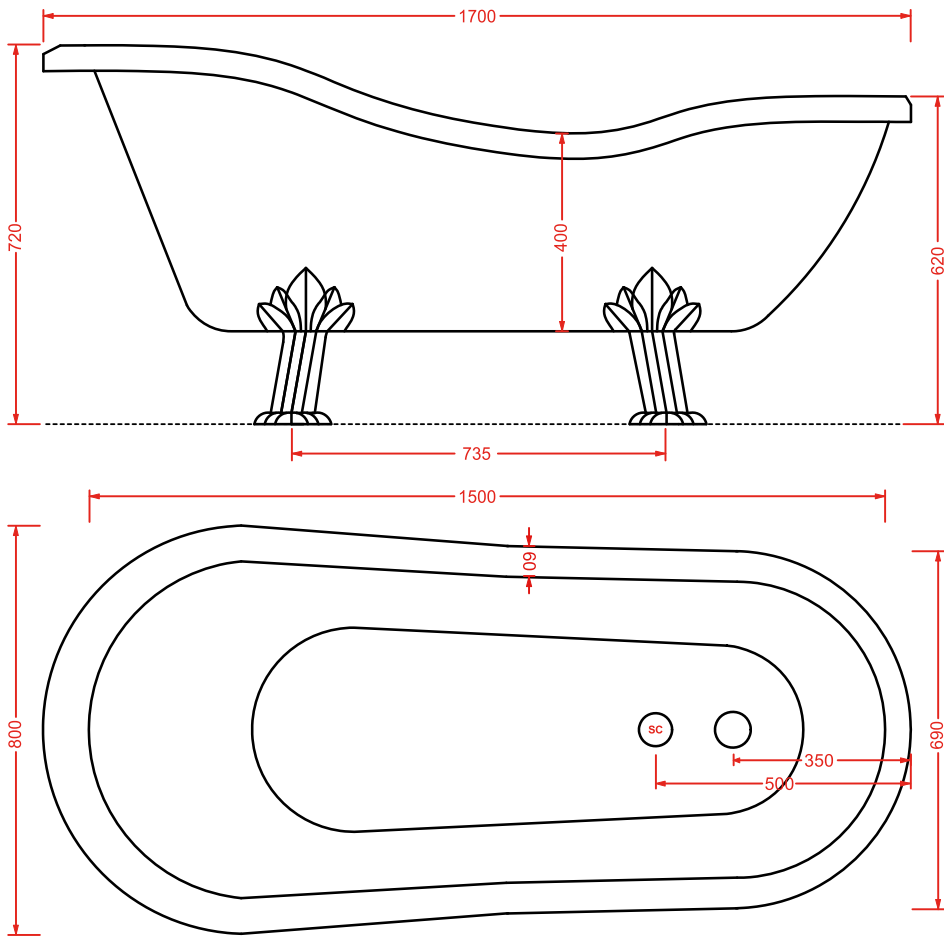

HEW001 HERMITAGE

vasca bianca
white bathtub

SC = SCARICO PAVIMENTO VASCA 1" 1/2
DRAIN FLOOR 1" 1/2