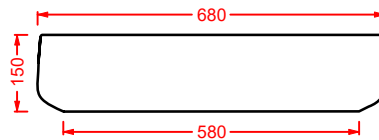

CARTESIO

Designed by Meneghello Paoelli Associati

CAL002
58 x 44

WASHBASINS - CARTESIO

DESIGN PLUS

CAL003
44 x 44

CAL004
44 x 36

CAL001
58 x 36