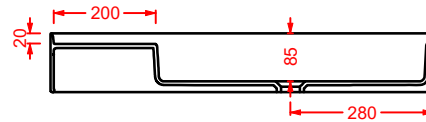

GHOST

Designed by Meneghello Paoelli Associati

GHL001
42 x 42

WASHBASINS - GHOST

GHL001
42 x 42

GHL002
65 x 42

GHL002
65 x 42

GHOST/OVERVIEW