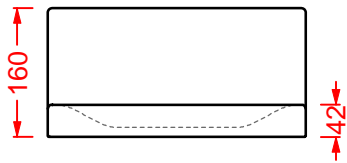

ACC007 JOY

mensola
shelf