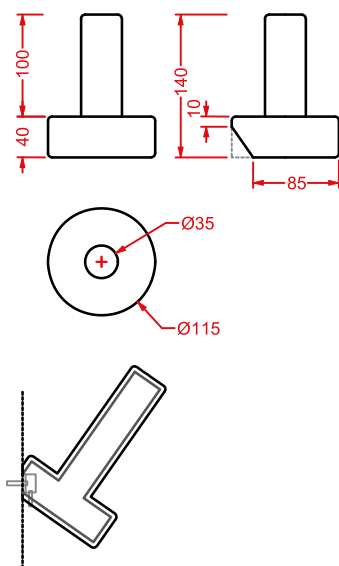

PSC001 POSTIT

portarotolo ceramica
ceramic toilet roll holder