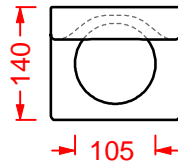

ACC006 JOY

porta salviette ceramica 16
ceramic towel rail 16