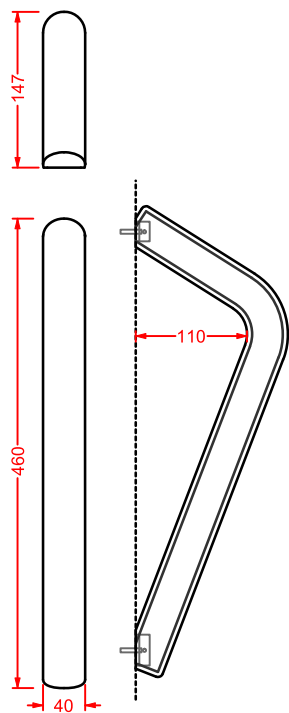

PSC003 POSTIT

porta salviette ceramica 46
ceramic towel rail 46