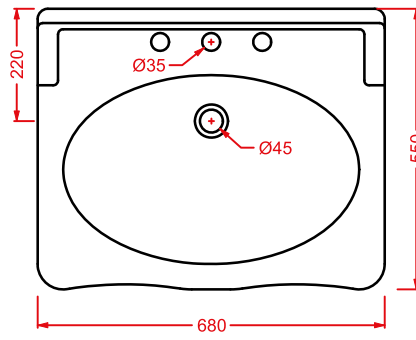

HEA015 HERMITAGE

struttura cromata lavabo 68

chromed structure washbasin 68