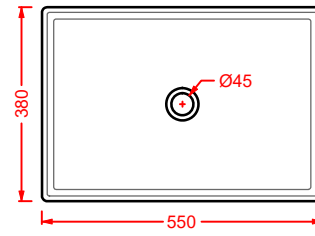

SCL002 SCALINO 55

lavabo appoggio 55
countertop washbasin 55