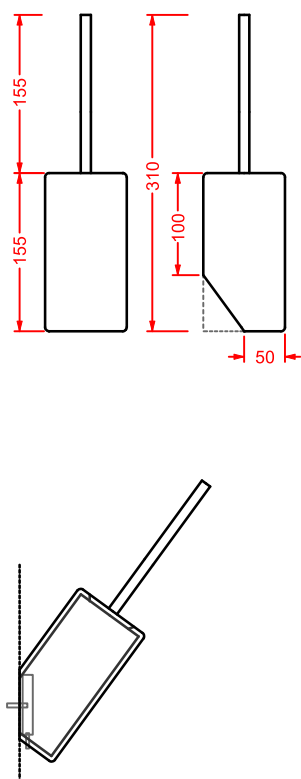

PSC002 POSTIT

porta scopino ceramica + scopino
ceramic brush holder + brush