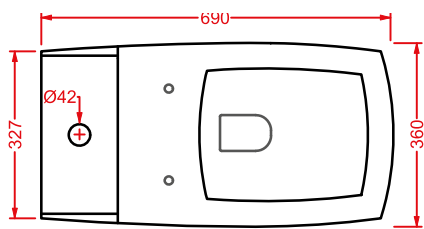

JZV003 + JZC001 JAZZ
vaso monoblocco + cassetta monoblocco
close-coupled WC + ceramic cistern