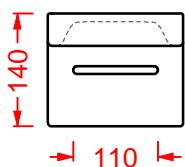

ACC001 JOY

portarotolo ceramica
ceramic toilet roll holder