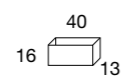

bmbitaly

malou | 401infinity

Design by BMB Lab

401.150

401.250

401.350

401.450

Lantern con effetto riflesso infinito.

Windlicht mit Lichttiefeneffekt

Lantern with infinity effect.