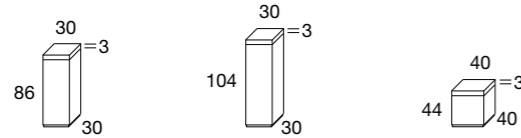

tape | 313T

Design by BMB Lab

Colonne o tavolini in specchio chiaro, nero, opti white, grigio o bronzo con pannello in foglia oro o argento.
Säule oder Tischchen in Spiegel Klar, Opti-white, Schwarz, Grau oder Bronze, mit MDF Platte in Silber oder Blattgold.
Column or table in mirror clear, opti-white, black, grey or bronze, with top in silver or gold leaf.

Specchio chiaro | Spiegel Klar Mirror clear	313.200	313.300	313.600
Nero | Schwarz Black	313.250N	313.350N	313.650N
Opti white | Opti white Opti white	313.250W	313.350W	313.650W
Grigio | Grau Grey	313.250G	313.350G	313.650G
Bronzo | Bronze Bronze	313.250BR	313.350BR	313.650BR

PANNELLO SUPERIORE | MDF PLATTE | TOP MDF

S Pannello MDF foglia argento | MDF Oberplatte in Blattsilber
MDF panel in silver leaf

G Pannello MDF foglia oro | MDF Oberplatte in Blattgold
MDF panel in gold leaf