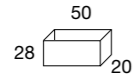

bmbitaly

malou | 401infinity

Design by BMB Lab

401.150

401.250

401.350

401.450

Lantern con effetto riflesso infinito.

Windlicht mit Lichttiefeneffekt

Lantern with infinity effect.