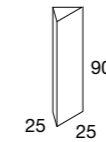

fly | 407 infinity

bmbitaly

Design by BMB Lab

Lantern portacandela in vetro infinity o dark grey
Colonna in vetro infinity.

Windlicht aus Infinity oder Dark Grey Glas
Säule aus Infinity Glas.

Lantern in infinity or dark grey glass
Column in infinity glass.

Vetro infinity | Infinity Glas Infinity glass	407.150	407.650	407.750
Vetro dark grey | Glas Dark Grey Dark grey glass	407.150DG	X	X