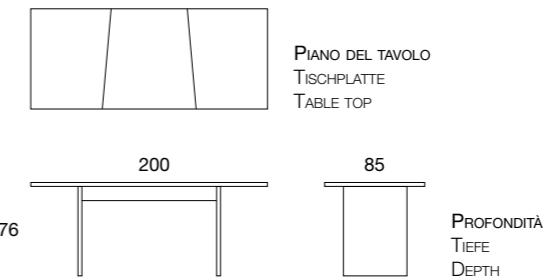

Photo frame and table mirror made in fused metallized glass, available in mirror clear, grey or bronze.

live | 265

bmbitaly

Design by BMB Lab

Tavolo con top in specchio chiaro, grigio, bronzo o vintage. Base in legno laccato opaco.
Tisch mit Spiegelplatte Klar, Grau, Bronze oder Vintage. Untergestell in Matt Lack.
Table with top in mirror clear, grey, bronze or Vintage. Base in matt lack.