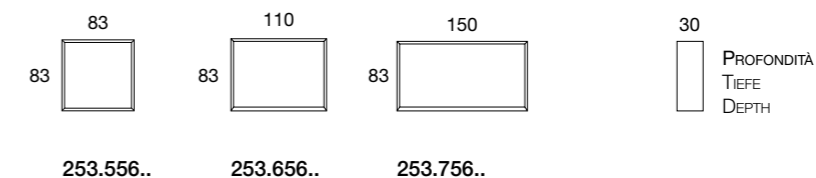

lisbeth | 253

bmbitaly

Design by BMB Lab

COLORI DISPONIBILI | VERFÜGBARE FARBEN | AVAILABLE COLOURS

● N-M	● G-M	● M-M	● C-M	● P-M	○ W-M	Laccato opaco	Matt Lack
NERO RAL 9005	GRIGIO RAL 7022	MARRONE NCS 8500N	CAPPUCCINO NCS S 6005 Y20R	PEPPER CFS 2504	BIANCO RAL 9003		Matt lack