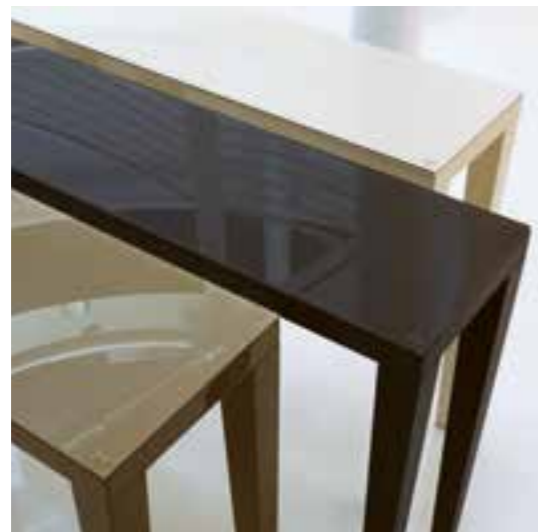

roos | 214

Design by BMB Lab

214.206..

214.306..

COLORI DISPONIBILI | VERFÜGBARE FARBEN | AVAILABLE COLOURS

N	G	M	C	P	W	Laccato lucido Hochglanzlack High gloss
●	●	●	●	●	○	
N-M	G-M	M-M	C-M	P-M	W-M	Laccato opaco Matt Lack Matt lack
●	●	●	●	●	○	
NERO RAL 9005	GRIGIO RAL 7022	MARRONE NCS 8500N	CAPPUCCINO NCS S 5005 Y20R	PEPPER CFS 2504	BIANCO RAL 9003	