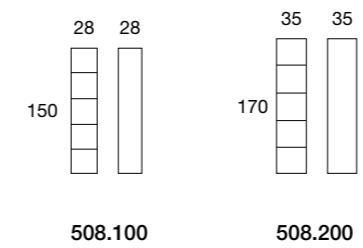

506.200

bloc | 508

bmbitaly

Design by BMB Lab

Mobiletto in vetro trasparente 10 mm Extra Chiaro.
Glasregal aus 10 mm transparentem Extra White Glas.
Glass rack in 10mm glass Extra White transparent.

noa | 512