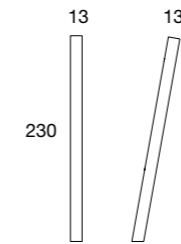

Wall Console, reflective grey mirror, that becomes a lamp if lightened, light is LED.

tizio | 318

bmbitaly

Design by Iachella & Cicarelli

SENZA POMELLO
OHNE HAKEN
WITHOUT HOOK

CON 1 POMELLO IN ACCIAIO
MIT 1 HAKEN STAHL
WITH 1 HOOK IN STEEL