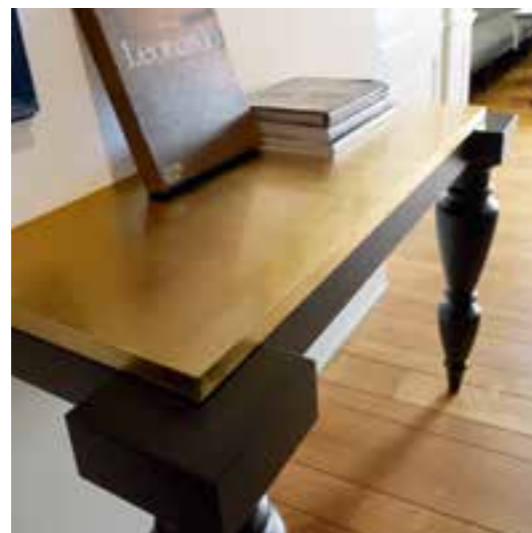

Consolle in legno laccato opaco, piano in foglia oro o argento.

Holzkonsole in Matt Lack, Oberplatte in Silber oder Blattgold.

Wood console in matt paint with plate in gold or silver leaf.

solo | 415

bmbitaly