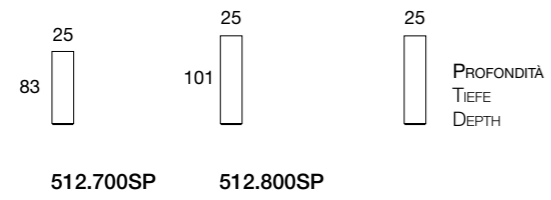

bmbitaly

noa | 512

Design by BMB Lab

Colonna in vetro 10 mm
Extra Chiaro e fondo in
specchio extra chiaro.

Säule aus 10 mm Extra
White Glas und Bodenplatte
in Spiegel Extra White.

Column in 10mm glass
Extra White with ground
plate in mirror Extra White.