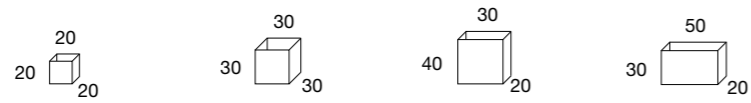

yvonne | 403

Design by BMB Lab

Vetro extrachiaro | Glas Opti-white Glass opti-white	403.200	403.300	403.400	403.500
Vetro grigio | Glas Grau Glass grey	403.250G	403.350G	403.450G	403.550G
Vetro bronzo | Glas Bronze Glass bronze	403.250BR	403.350BR	403.450BR	403.550BR
Vetro dark grey | Glas Dark Grey Glass dark grey	403.250DG	403.350DG	403.450DG	403.550DG