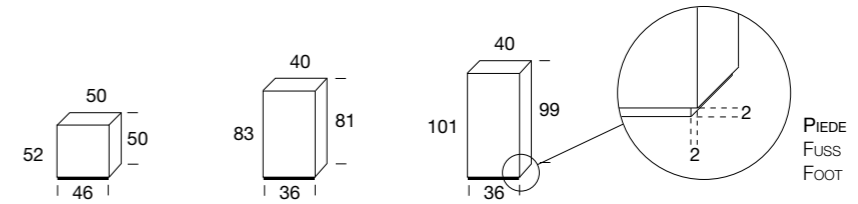

qube | 315

Design by BMB Lab

bmbitaly

Specchio chiaro	| Spiegel Klar Mirror clear	315.100	315.200	315.300
Nero	| Schwarz Black	315.150N	315.250N	315.350N
Opti white	| Opti white Opti white	315.150W	315.250W	315.350W
Grigio	| Grau Grey	315.150G	315.250G	315.350G
Bronzo	| Bronze Bronze	315.150BR	315.250BR	315.350BR