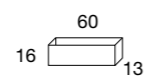

bmbitaly

malou | 401infinity

Design by BMB Lab

401.150

401.250

401.350

401.450

Lantern con effetto riflesso infinito.

Windlicht mit Lichttiefeneffekt

Lantern with infinity effect.