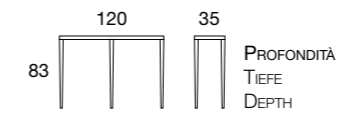

kane | 216

bmbitaly

Design by BMB Lab

216.406...

COLORI DISPONIBILI | VERFÜGBARE FARBEN | AVAILABLE COLOURS

N	G	M	C	P	W	Laccato lucido	Hochglanzlack
●	●	●	●	●	○		High gloss
N-M	G-M	M-M	C-M	P-M	W-M	Laccato opaco	Matt Lack
●	●	●	●	●	○		Matt lack
NERO RAL 9005	GRIGIO RAL 7022	MARRONE NCS 8500N	CAPPUCCINO NCS S 5005 Y20R	PEPPER CFS 2504	BIANCO RAL 9003