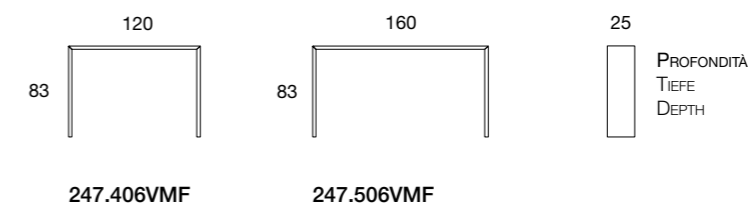

vita | 247VMF

bmbitaly

Design by BMB Lab

Consolle con vernice metallica color ferro
Konsole MetallicLack Farbe Eisen
Console in metallic paint iron