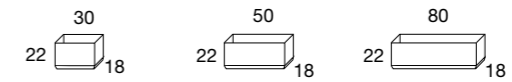

klan | 404

bmbitaly

Design by BMB Lab

Specchio dark grey | Spiegel Dark Grey Mirror dark grey	404.150DG	404.250DG	404.350DG
Specchio grigio | Spiegel Grau Mirror grey	404.150G	404.250G	404.350G
Specchio bronzo | Spiegel Bronze Mirror bronze	404.150BR	404.250BR	404.350BR