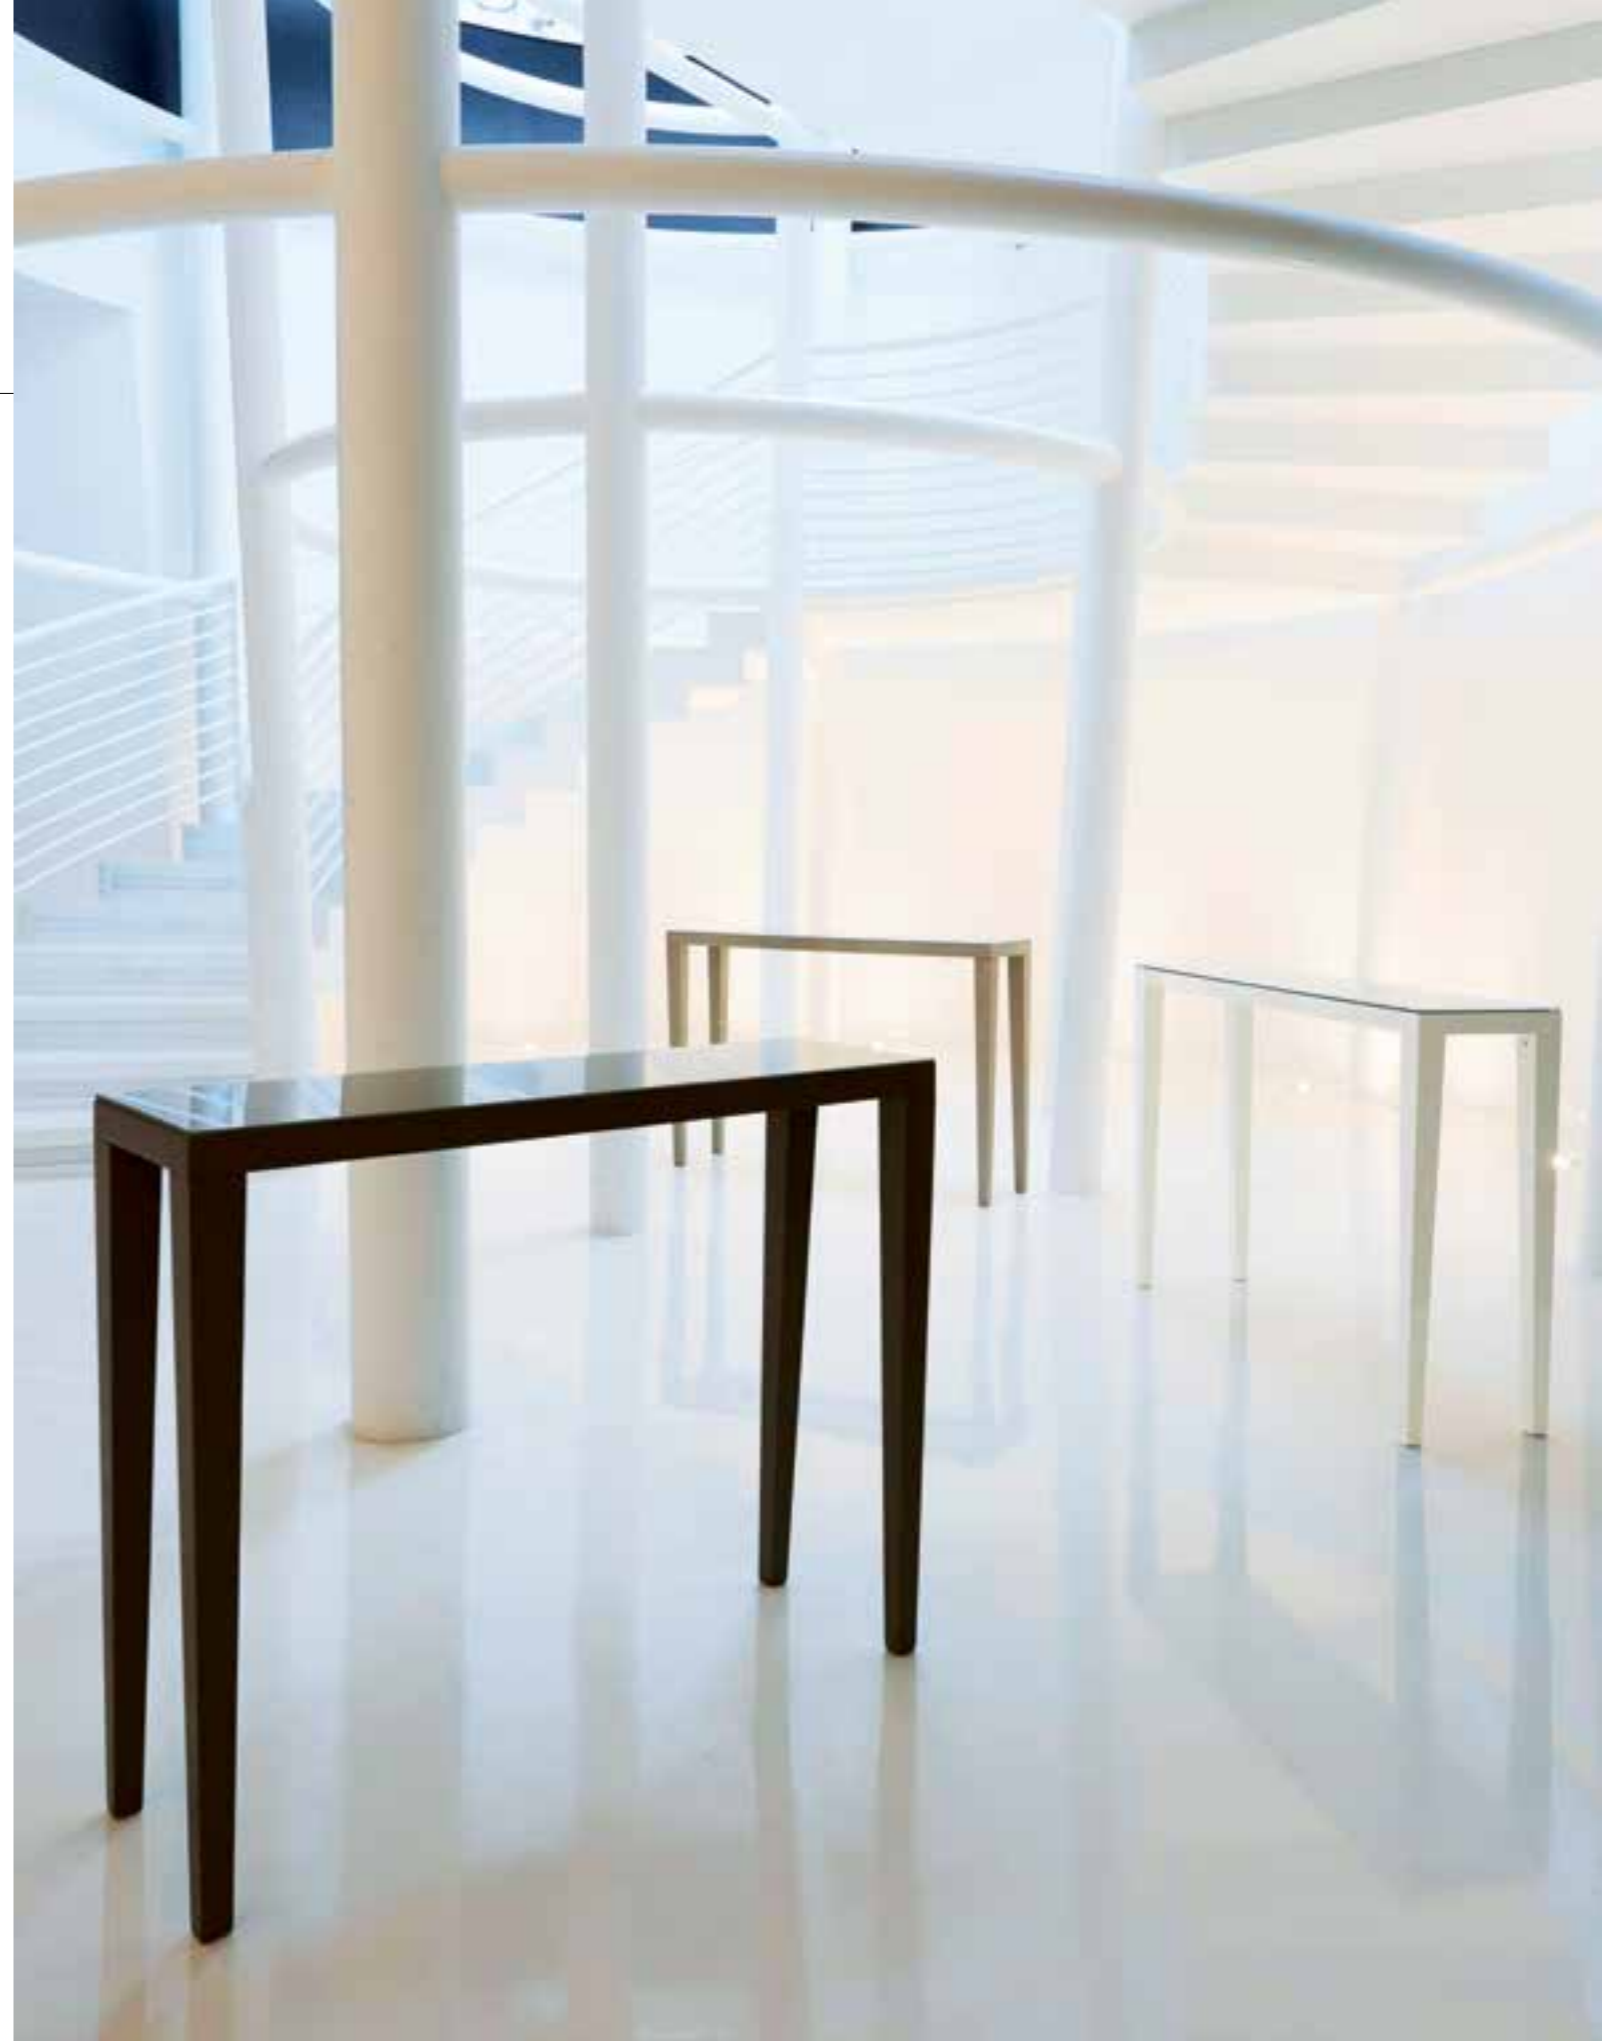

Consolle in laccato lucido o opaco sopra sfuso vetro verniciato nello stesso colore.

Konsole in Hochglanzlack oder Matt Lack toben lose aufliegende Glasplatte in gleicher Farbe

Console in high-gloss or matt lack, including protection plate in glass of the same colour.