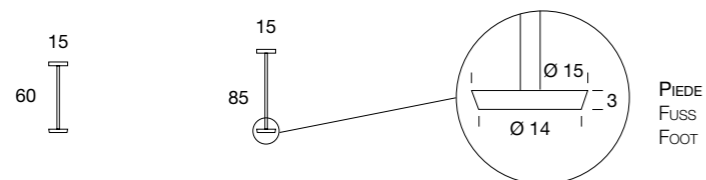

libero | 418

Design by BMB Lab

Tavolino con finiture in laccato opaco, foglia oro o argento.
Beistelltisch in Matt Lack, Blattgold oder Silber.
Table in matt paint, silver or gold leaf.

Argento | Silber Silver	418.103	418.203
Oro | Gold Gold	418.104	418.204
Laccato | Lack Lack	418.106...	418.206...

COLORI DISPONIBILI | VERFÜGBARE FARBEN | AVAILABLE COLOURS

N-M	G-M	M-M	C-M	P-M	W-M	Laccato opaco	Matt lack
●	●	●	●	●	○	|	Matt lack
NERO RAL 9005	GRIGIO RAL 7022	MARRONE NCS 8500N	CAPPUCCINO NCS S 5005 Y20R	PEPPER CFS 2504	BIANCO RAL 9003		Matt lack