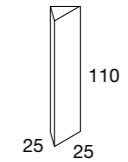

fly | 407 infinity

bmbitaly

Design by BMB Lab

Lantern portacandela in vetro infinity o dark grey
Colonna in vetro infinity.

Windlicht aus Infinity oder Dark Grey Glas
Säule aus Infinity Glas.

Lantern in infinity or dark grey glass
Column in infinity glass.

Vetro infinity | Infinity Glas Infinity glass	407.150	407.650	407.750
Vetro dark grey | Glas Dark Grey Dark grey glass	407.150DG	X	X