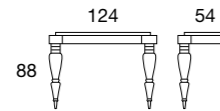

bmbitaly

moon | 220

Design by BMB Lab