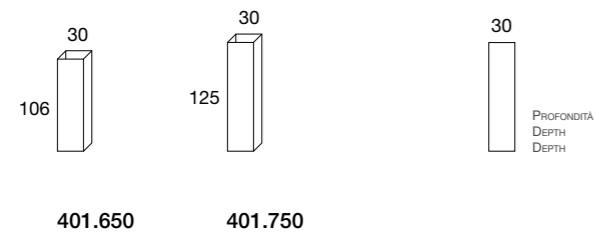

bmbitaly

malou c | 401 infinity

Design by BMB Lab

Colonna portacandele
con effetto riflesso infinito.

Säulen -Windlicht
mit Lichtiefeneffekt.

Column candle holder
with infinity effect.