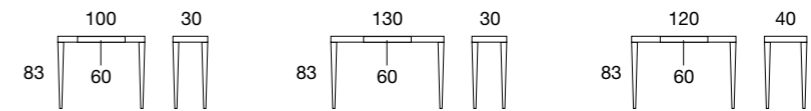

giada | 217

Design by BMB Lab

bmbitaly

217.206...

217.306...

217.406...

COLORI DISPONIBILI | VERFÜGBARE FARBEN | AVAILABLE COLOURS

N	G	M	C	P	W	Laccato lucido	Hochglanzlack
●	●	●	●	●	○		High gloss
N-M	G-M	M-M	C-M	P-M	W-M	Laccato opaco	Matt Lack
							Matt lack
NERO RAL 9005	GRIGIO RAL 7022	MARRONE NCS 8500N	CAPPUCCINO NCS S 6005 Y20R	PEPPER CFS 2504	BIANCO RAL 9003