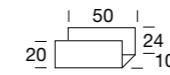

Cheval glass
with vanity
mirror (4 X).

caroline | 400 infinity

bmbitaly

Design by BMB Lab

400.150
30 x 10 x 24

400.250
50 x 10 x 24

400.350
80 x 10 x 24

Portacandele a parete
con effetto riflesso infinito.