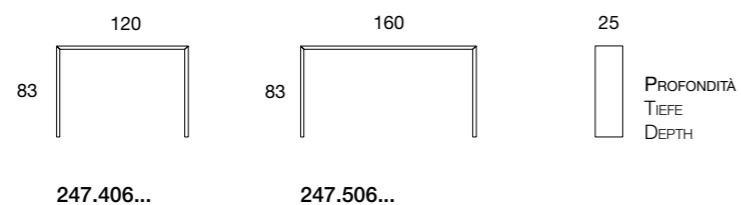

vita | 247VMF

bmbitaly

Design by BMB Lab

Consolle con vernice metallica color ferro
Konsole MetallicLack Farbe Eisen
Console in metallic paint iron

vita | 247

Design by BMB Lab

Consolle laccato opaco, sopra vetro sfuso nello stesso colore
 Konsole in Matt Lack, oben lose aufliegende Glasplatte in gleicher Farbe
 Console in matt paint, protection plate mirror in same color