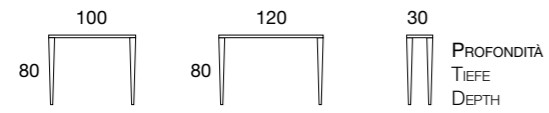

roos | 214

Design by BMB Lab