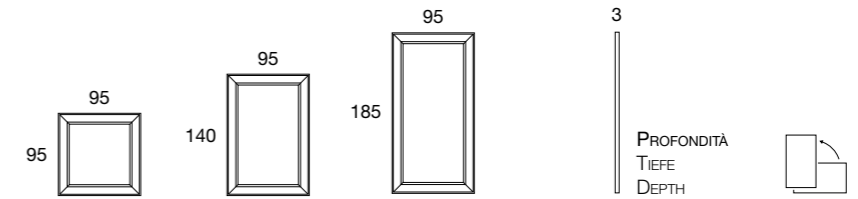

Faceted mirror
with wooden frame
in silver or gold.

CORNICE | RAHMEN | FRAME

beqa | 242

bmbitaly

Design by BMB Lab

Specchio nero cornice argento
Spiegel Schwarz Rahmen Silber
Mirror black frame silver

242.153N