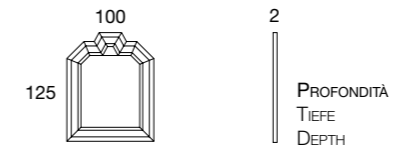

Specchio molato rilegato in alpaca o in ottone.

Spiegel mit Facetten in Alpaka oder in Messing eingefasst.

Facet mirror set in alpaca or in brass.

mael | 061

bmbitaly

Design by BMB Lab

- Alpaca | Alpaka Alpaca **061.101**
- Ottone | Messing Brass **061.102**