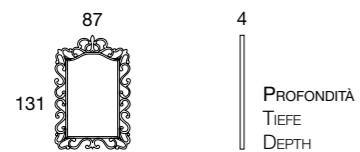

Mirror with wooden base decorated in Gold leaf or Silver, to choice mirror in completely bronze or grey.

CORNICE | RAHMEN | FRAME

bmbitaly

asah | 205

Design by BMB Lab

205.253

Elementi di specchio
molati manualmente e
inseriti in cornice intagliata
decorata in argento
patinata.