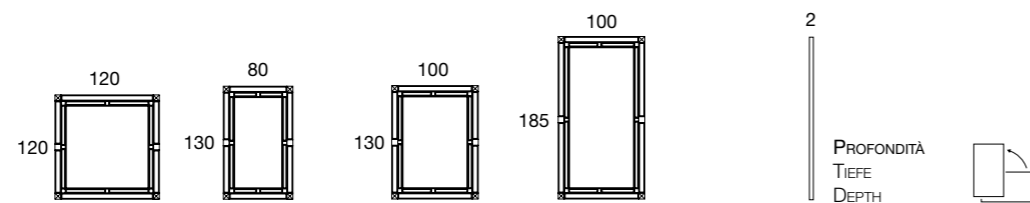

jago | 057

Design by BMB Lab

SPECCHIO CHIARO | KLARSPIEGEL | CLEAR MIRROR

Alpaca	Alpaca Alpaca	057.101	057.201	057.301	057.401
Ottone	Messing Brass	057.102	057.202	057.302	057.402

COLORE: AZZURRO/ROSA | FARBE: BLAU/ROSALIN | COLOUR: BLUE/ROSALIN

Alpaca	Alpaca Alpaca	057.151	057.251	057.351	057.451
Ottone	Messing Brass	057.152	057.252	057.352	057.452