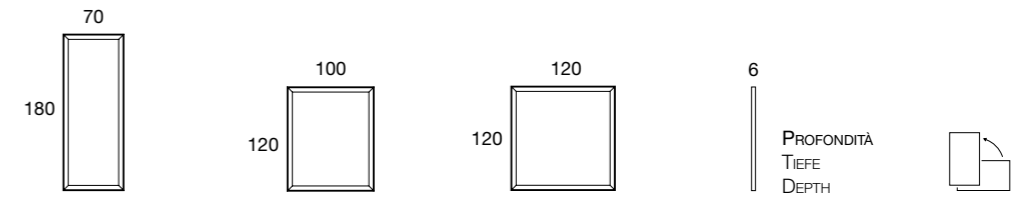

CORNICE | RAHMEN | FRAME

cora | 261

bmbitaly

Design by BMB Lab

CORNICE ARGENTO | SILBERRAHMEN | SILVER FRAME

Specchio chiaro Spiegel Klar Mirror clear	261.303	261.403	261.503
Specchio grigio Spiegel Grau Mirror grey	261.383	261.483	261.583