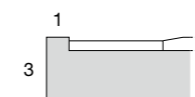

Cornice in legno con
finitura a foglia oro o
argento.
Fascia in specchio nero
o opti-white.

Holzrahmen in Silber oder
Blattgold, Spiegelstreifen
in Spiegel Schwarz oder
Spiegel Opti-White.

Frame in Silver or Gold,
Mirror strip in mirror black
or mirror opti-white.

CORNICE | RAHMEN | FRAME