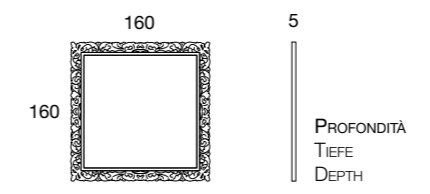

Handfacettierte
Spiegelemente
in altsilber-patiniertem
geschnitztem Holzrahmen.

Mirror elements
hand-faceted and inserted
in hand carved wooden
frame, decorated in patina
Silver.

amal | 271

bmbitaly

Design by BMB Lab