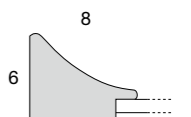

Cornice argento, oro o champagne, con specchio senza molatura, chiaro o grigio.

Holzrahmen Silber, Gold oder Champagne, Spiegel ohne Facette in Klar oder Grau.

Wooden frame silver, gold or champagne, mirror without facet in clear or grey.

CORNICE | RAHMEN | FRAME