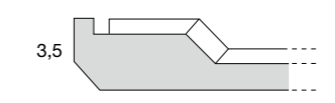

carre | 232

Design by BMB Lab

ARGENTO | SILBER | SILVER

- Specchio bronzo | Spiegel Bronze
  Mirror bronze **232.173**
- Specchio grigio | Spiegel Grau
  Mirror grey **232.183**

ORO | GOLD | GOLD

- Specchio bronzo | Spiegel Bronze
  Mirror bronze **232.174**
- Specchio grigio | Spiegel Grau
  Mirror grey **232.184**

Specchiera, composta da telaio in legno a argento o a foglia oro, a scelta lo specchio è totalmente bronzo o grigio.

Spiegel mit Holzunterbau in Blattgold oder Silber, wahlweise mit Spiegel komplett in Bronze oder Grau.

Mirror with wooden base decorated in Gold leaf or Silver, to choice mirror in completely bronze or grey.

CORNICE | RAHMEN | FRAME