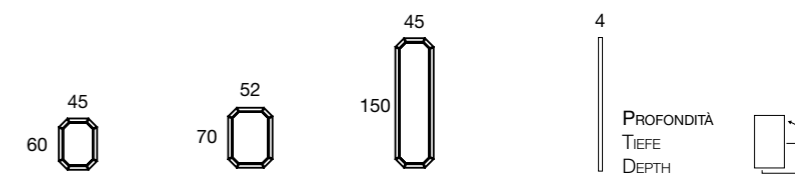

babila | 053

bmbitaly

Design by BMB Lab

Specchio chiaro, rilegatura alpaca Spiegel klar, Einfassung Alpaka Mirror clear, binding alpaca	053.101	053.201	053.301
Specchio chiaro, rilegatura ottone Spiegel klar, Einfassung Messing Mirror clear, binding brass	053.102	053.202	053.302
Specchio chiaro, fascia specchio bronzo, rilegatura alpaca Spiegel klar, Aussenstreifen Spiegel Bronze, Einfassung Alpaka Mirror clear, band in bronze mirror, binding alpaca	053.151BR	053.251BR	053.351BR
Specchio chiaro, fascia specchi bronzo, rilegatura ottone Spiegel klar, Aussenstreifen Spiegel Bronze, Einfassung Messing Mirror clear, band in bronze mirror, binding brass	053.152BR	053.252BR	053.352BR