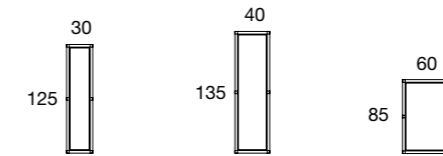

justin | 063

bmbitaly

Design by BMB Lab

Specchio molato rilegato in alpaca o in ottone.

Spiegel mit Facetten in Alpaka oder in Messing eingefasst.

Facet mirror set in alpaca or in brass.