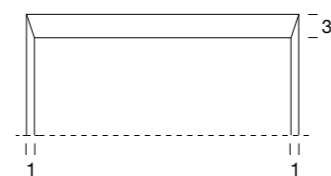

# passo | 384

bmbitaly

Design by BMB Lab

Specchio 8 mm con 2 molature diverse.

8 mm Spiegel mit Steilfacette und 30 mm Facette.

Mirror 8 mm with 2 different facets.

DETTAGLIO MOLATURA | DETAIL FACETTE | DETAIL FACET