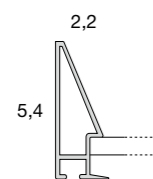

Specchio chiaro | Spiegel Klar
Mirror clear

111.303 111.503 111.603 111.403 111.203 111.803 111.903

PROFILO | PROFIL | PROFILE