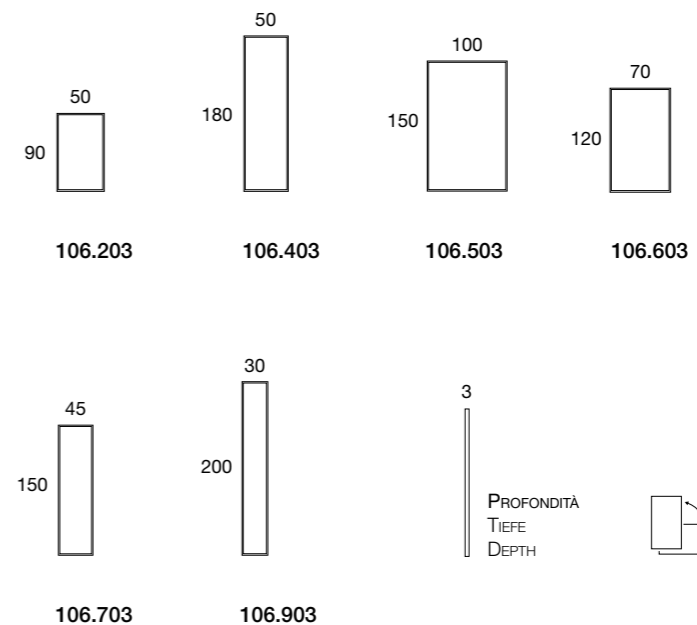

flex | 106

bmbitaly

Design by BMB Lab

Specchiera con profilo alluminio, parte anteriore cromato lucido, parte laterale cromato spazzolato, Specchio chiaro.

Spiegel mit Aluprofil vorne Chrom glänzend, seitlich Chrom gebürstet Spiegel klar.

Mirror with profile aluminium front polished chrome, side brushed chrome clear Mirror.

PROFILO | PROFIL | PROFILE