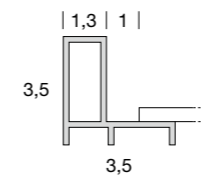

Profilo alluminio, davanti alluminio opaco, internamente e lateralmente nero opaco. Specchio con filo lucido.

Aluminiumprofil, vorne Matt Aluminium, innen und seitlich Matt Schwarz. Spiegel geschliffen.

Aluminium profile, front matt aluminium, internally and laterally matt black. Mirror with polished edges.

PROFILO | PROFIL | PROFILE