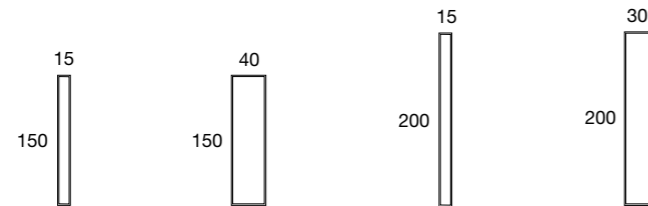

leggero | 116N

Design by BMB Lab