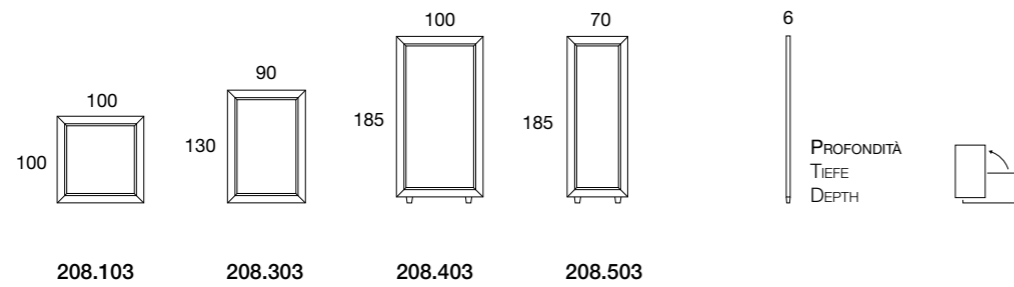

enzo | 208

Design by BMB Lab

Specchiera da terra con piedini smontabili. Specchio molato con telaio in legno argento.

Standspiegel mit abnehmbaren Füßen. Spiegel mit Facette und Holzunterbau in Silber.

Full-length mirror with removable feet. Faceted mirror with wooden sub-frame in silver.

CORNICE | RAHMEN | FRAME