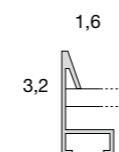

Profilo in alluminio, davanti cromo lucido e lateralmente spazzolato.

Aluminiumprofil, Chrom-Front glänzend und seitlich gebürstet.

Profile in aluminium front brilliant silver, laterally brushed.

PROFILO | PROFIL | PROFILE