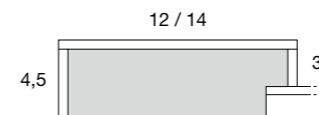

Specchio di design
a filo lucido.

Geschliffener
Designspiegel.

Grinded design mirror.

CORNICE | RAHMEN | FRAME