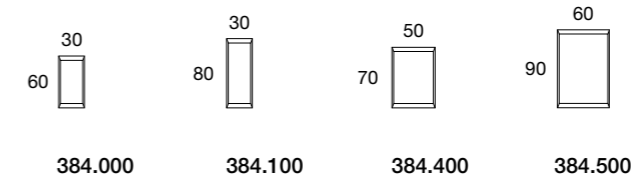

passo | 384

bmbitaly

Design by BMB Lab