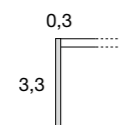

Specchiera con profilo alluminio brunito, specchio chiaro o bronzo.

Spiegel mit Aluprofil Bruniert, Spiegel Klar oder Bronze.

Mirror with profile aluminium burnished, clear or bronze Mirror.

PROFILO | PROFIL | PROFILE