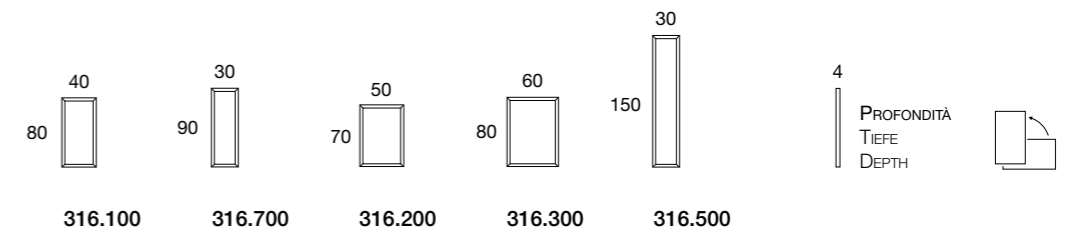

impatto | 316

bmbitaly

Design by BMB Lab

Specchio 8 mm
con molatura profonda.

8 mm Spiegel
mit Steilfacette.

Mirror 8 mm with
steep facet.