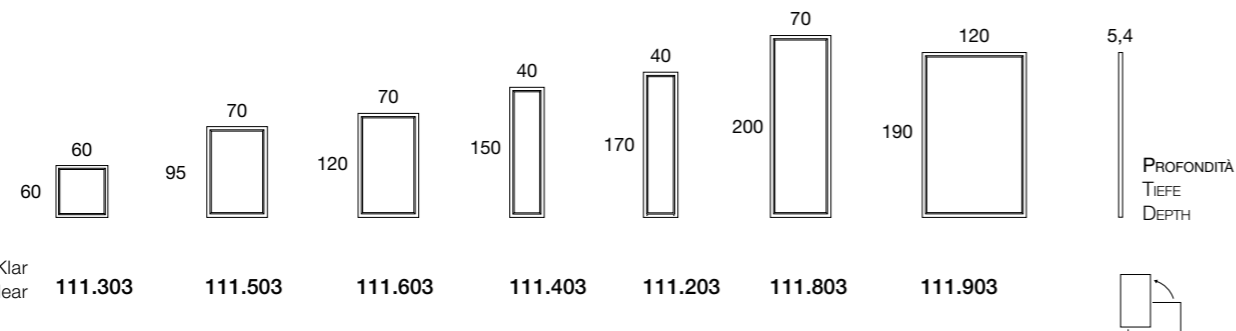

vittorio | 111

Design by BMB Lab

Specchio con profilo in alluminio, davanti CROMO lucido, laterale spazzolato.
Spiegel mit Aluprofil, vorne CHROM glänzend, seitlich gebürstet.
Mirror with aluminium profile, front polished CHROM, side brushed.

Specchio chiaro | Spiegel Klar
Mirror clear

111.303 111.503 111.603 111.403 111.203 111.803 111.903

PROFILO | PROFIL | PROFILE