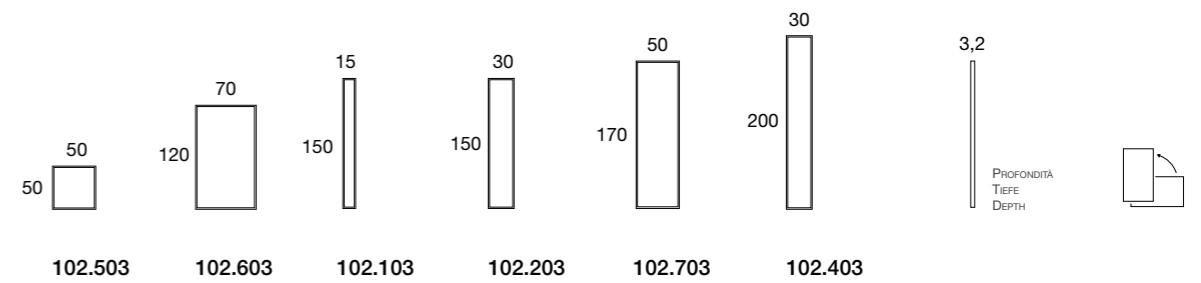

ester | 102

bmbitaly

Design by BMB Lab

Profilo in alluminio, davanti cromo lucido e lateralmente spazzolato.

Aluminiumprofil, Chrom-Front glänzend und seitlich gebürstet.

Profile in aluminium front brilliant silver, laterally brushed.

PROFILO | PROFIL | PROFILE