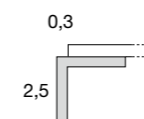

Specchiera con profilo alluminio, parte anteriore cromato lucido, parte laterale cromato spazzolato, Specchio chiaro.

Spiegel mit Aluprofil vorne Chrom glänzend, seitlich Chrom gebürstet Spiegel klar.

Mirror with profile aluminium front polished chrome, side brushed chrome clear Mirror.

PROFILO | PROFIL | PROFILE