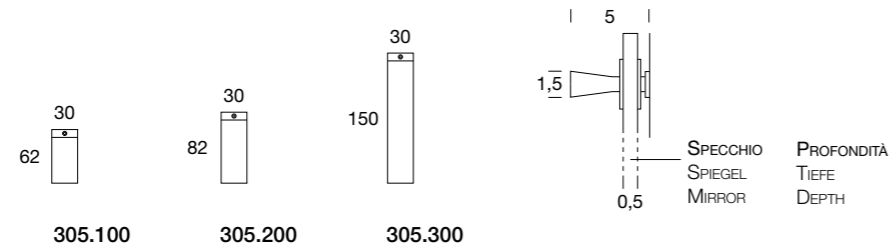

hook | 305

Design by BMB Lab

Specchio di design con parte superiore trasparente e pomello/gancio in finitura nickel. (pomello ordinabile anche separatamente Art.900.907).

Designspiegel mit transparentem Oberteil und vernickeltem Haken zum Aufhängen. (zusätzliche Haken Art.900.907).

Design mirror with transparent upper part and nickel-plated hook for hanging it (additional hooks can be ordered: Art. 900.907).