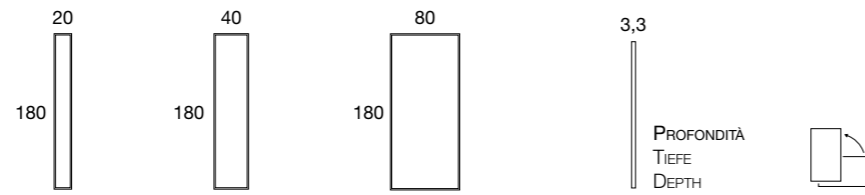

alba | 101

Design by BMB Lab

Specchio chiaro | Spiegel Klar Mirror clear	101.308BR	101.508BR	101.608BR
Specchio bronzo | Spiegel Bronze Mirror bronze	101.358BR	101.558BR	101.658BR