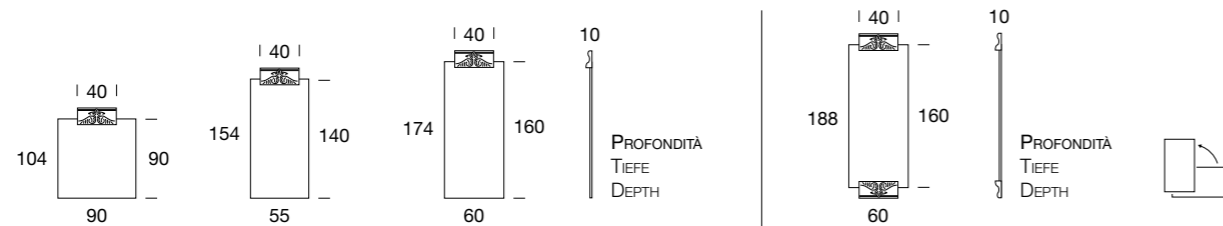

caren | 237

Design by BMB Lab

Argento	Silber	237.203	237.303	237.403
	Silver			
Oro	Gold	237.204	237.304	237.404
	Gold			

		237.503	237.504