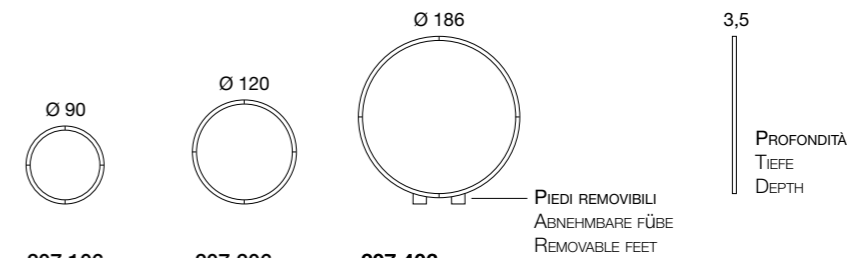

circle | 207

bmbitaly

Design by BMB Lab

Specchiera filo lucido con telaio in legno laccato.
Geschliffener Spiegel mit Holzunterbau in Lack.
Round mirror with wooden sub-frame in matt paint.