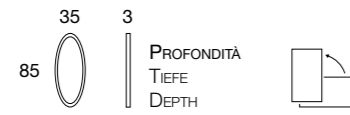

noris | 229

Design by BMB Lab

Argento | Silber
Silver 229.103

Oro | Gold
Gold 229.104