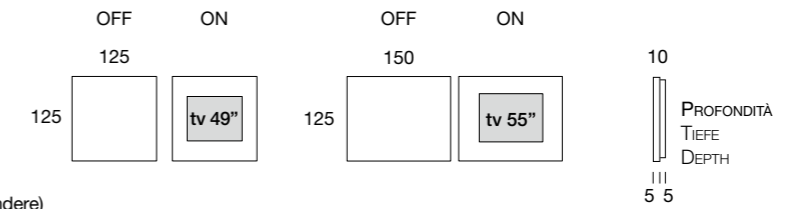

mira | 308

bmbitaly

Design by BMB Lab

Con sportello rimovibile (da appendere)
Mit abnehmbare Tür (zum hängen)
With removable door (for hanging)

308.350TV

308.450TV