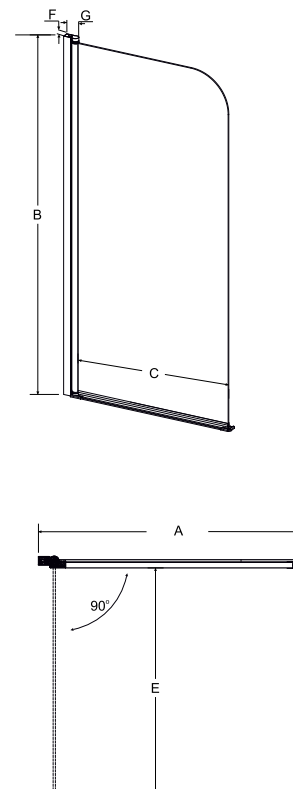

idealnie pasuje

wanny

model	indeks	wymiary [cm]	kolor szkła	cena netto [PLN]
prime 1	PNP-1S	70 x 140	przejrzyste	520

A	B	C	D	E	F	G	H	I
685-700	1400	631	-	631	223	54	-	-