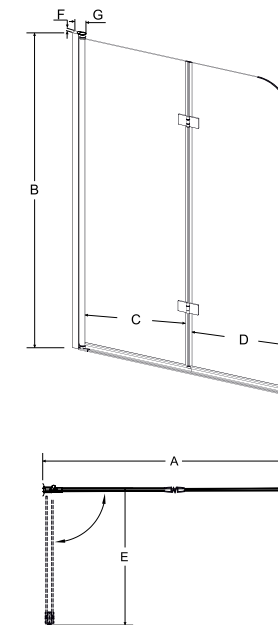

idealnie pasuje

wanny

model	indeks	wymiary [cm]	kolor szkła	cena netto [PLN]
prime 2	PNP-2S	90 x 140	przejrzyste	610

A	B	C	D	E	F	G	H	I
895-910	1400	425	410	425	223	54	-	-