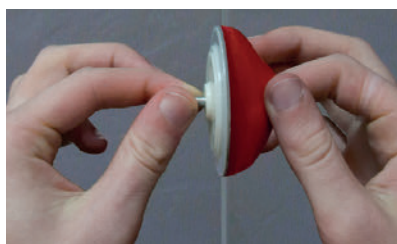

Stick'n'Lock™

SIMPLY PEEL & FIX

The self adhesive fixing plate means no tools or fixings are required, simply stick the fixing plate to a clean stable surface. Hang your accessory and secure in place using the screw on cover cap, your product is now ready to use.

- Sticky pad adheres to most flat, finished surfaces. (It is unsuitable for some unfinished materials such as brick, blockwork, loose, flaky and painted surfaces)
- Screw fix fits to any surface including uneven textured tiles
- Chrome plated mild steel accessories
- Five year rust free guarantee
- Easy to remove and clean (when applied using the adhesive fix method)
- Screw pack and fitting instructions included

EASY INSTALLATION

PEEL

Peel off the protective film from the self adhesive fixing plate.

STICK

Apply the self adhesive fixing plate in your chosen position (ensure it is a clean stable surface).

FIX

Hang your accessory on the self adhesive fixing plate and secure in place using the screw on cover cap.