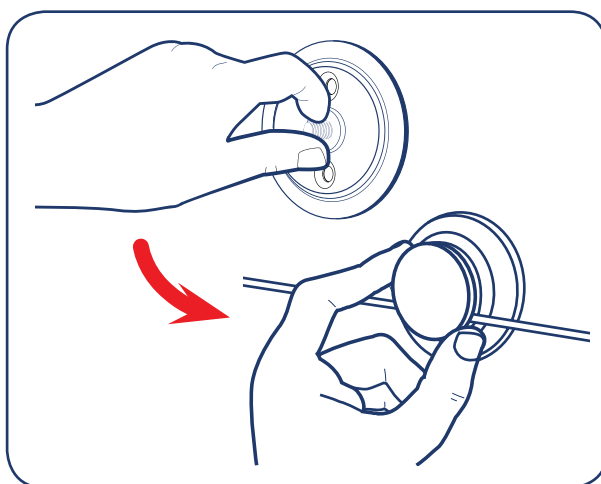

Stick'n'Lock™

SIMPLY PEEL & FIX

The self adhesive fixing plate means no tools or fixings are required, simply stick the fixing plate to a clean stable surface. Hang your accessory and secure in place using the screw on cover cap, your product is now ready to use.

- Sticky pad adheres to most flat, finished surfaces. (It is unsuitable for some unfinished materials such as brick, blockwork, loose, flaky and painted surfaces)
- Screw fix fits to any surface including uneven textured tiles
- Chrome plated mild steel accessories
- Five year rust free guarantee
- Easy to remove and clean (when applied using the adhesive fix method)
- Screw pack and fitting instructions included

EASY INSTALLATION

PEEL

Peel off the protective film from the self adhesive fixing plate.

STICK

Apply the self adhesive fixing plate in your chosen position (ensure it is a clean stable surface).

FIX

Hang your accessory on the self adhesive fixing plate and secure in place using the screw on cover cap.