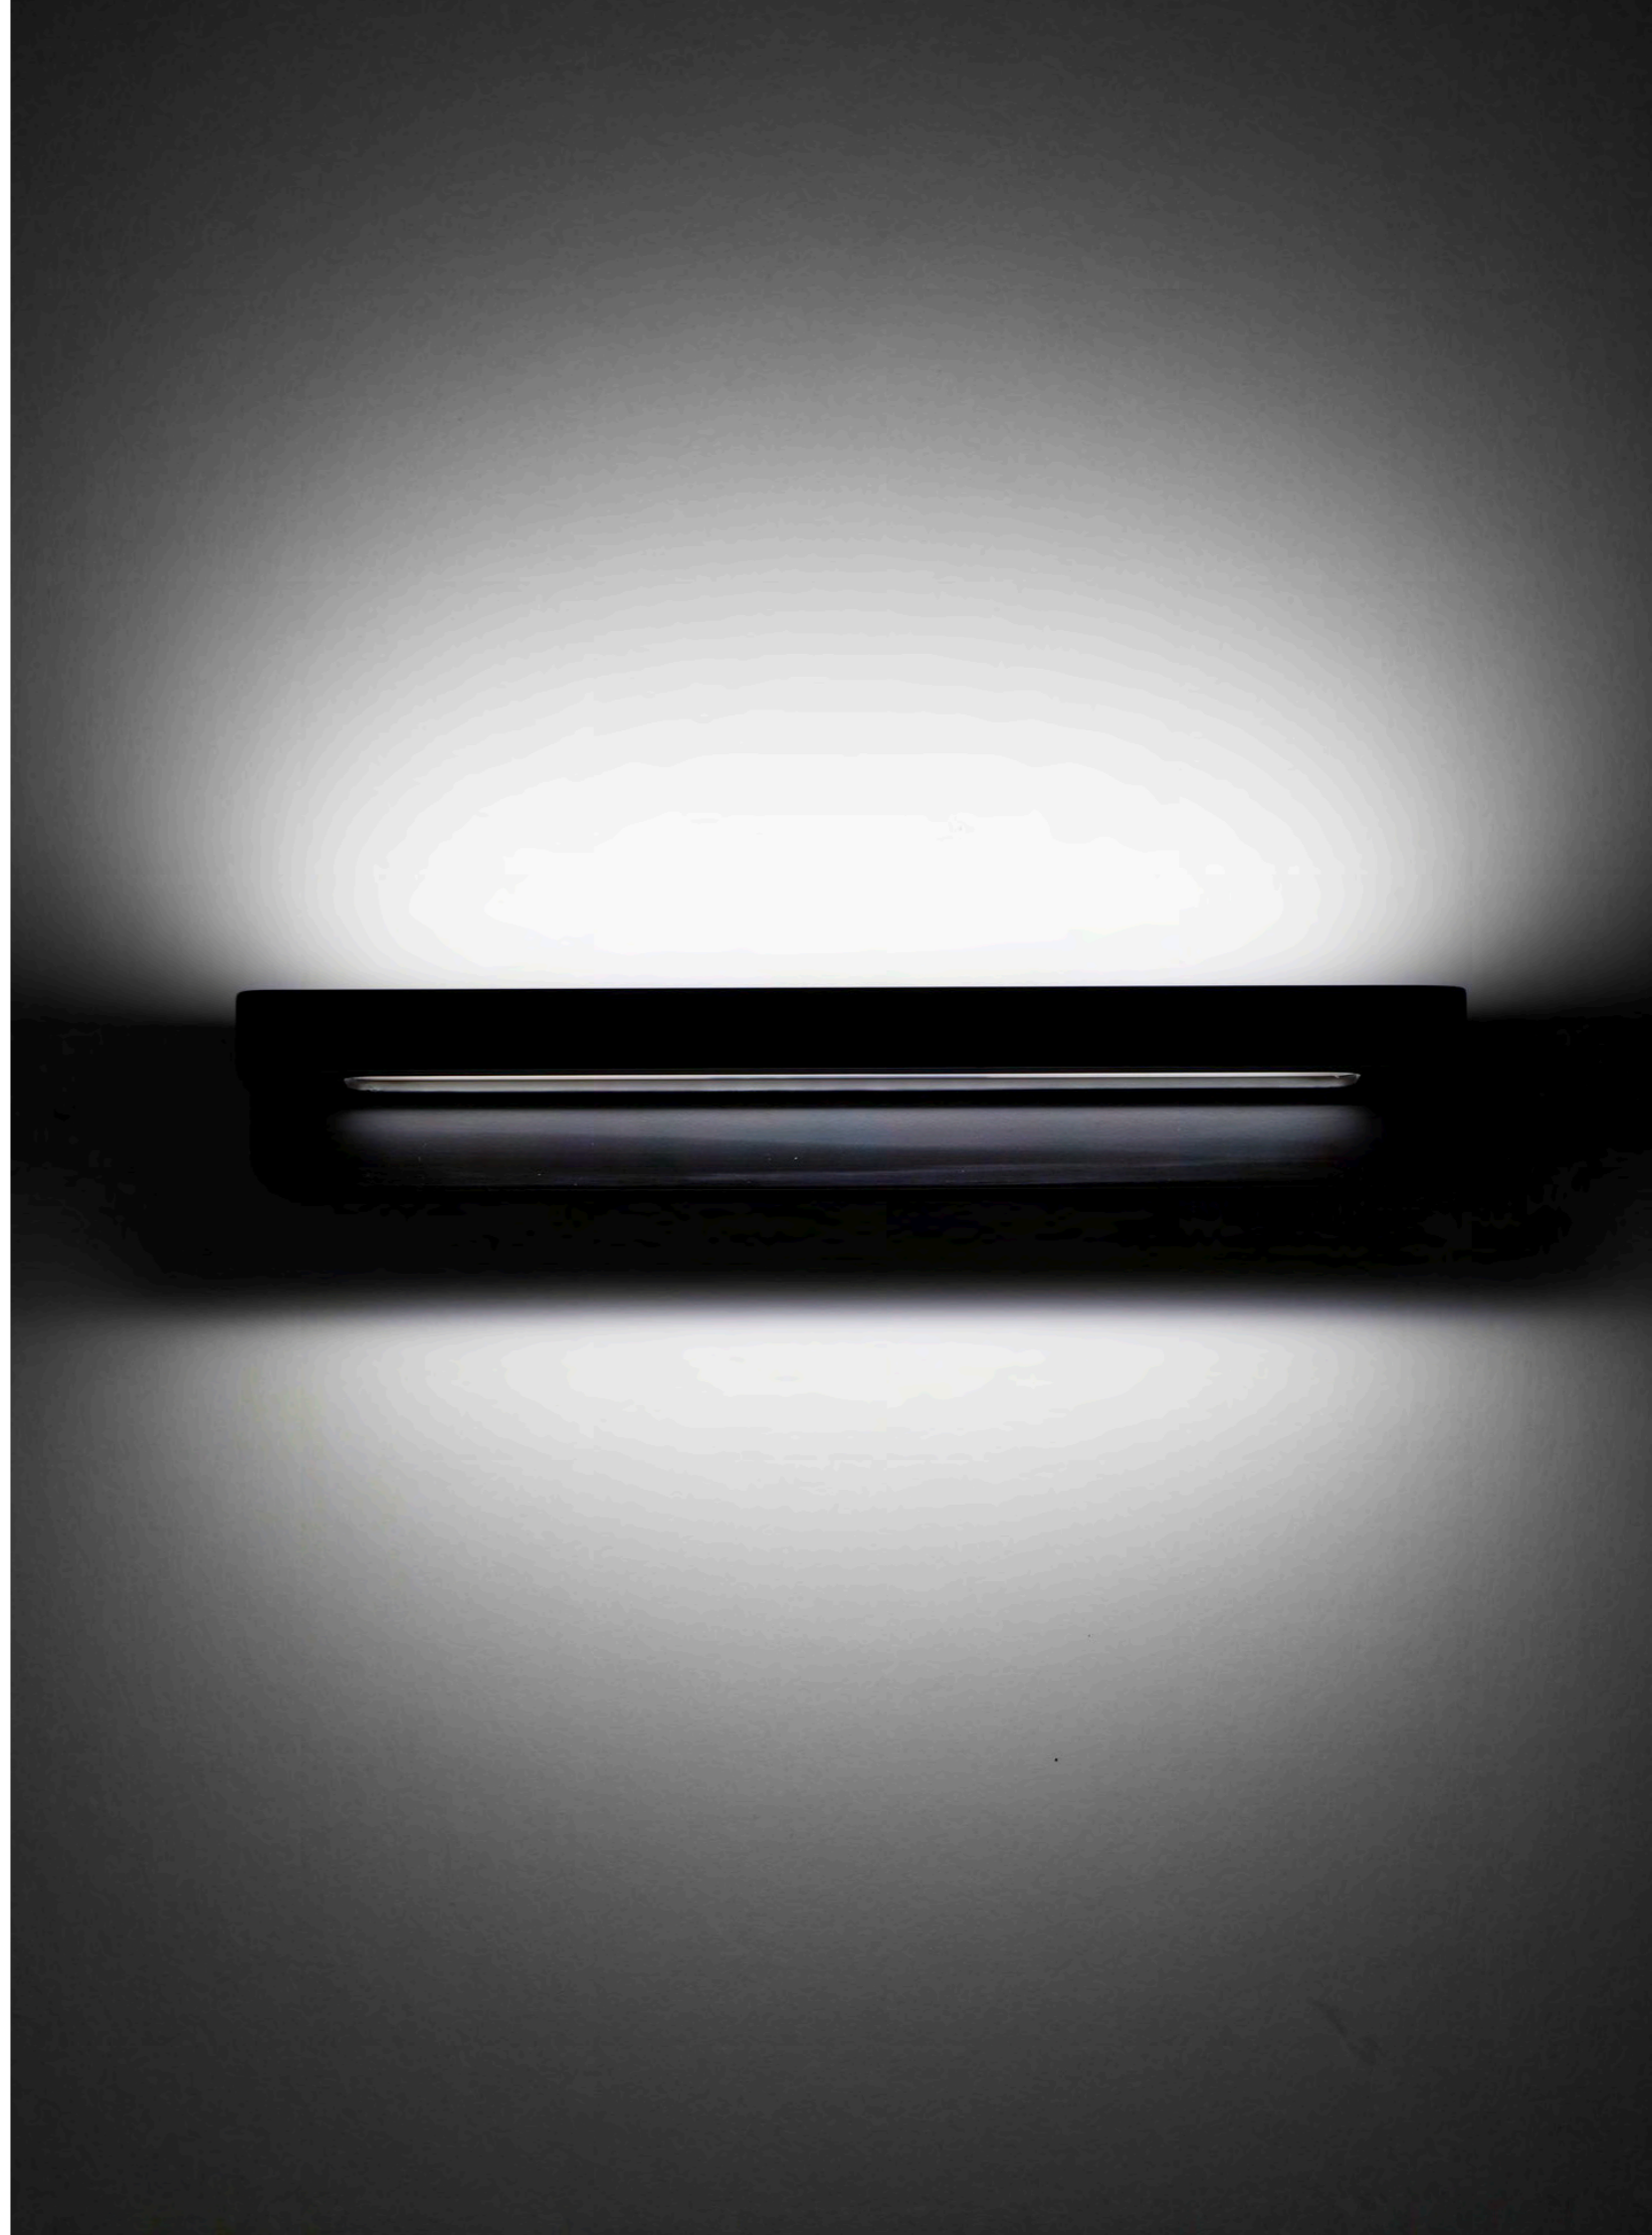

FORM

LED WANDLEUCHE / LED WALL LIGHT