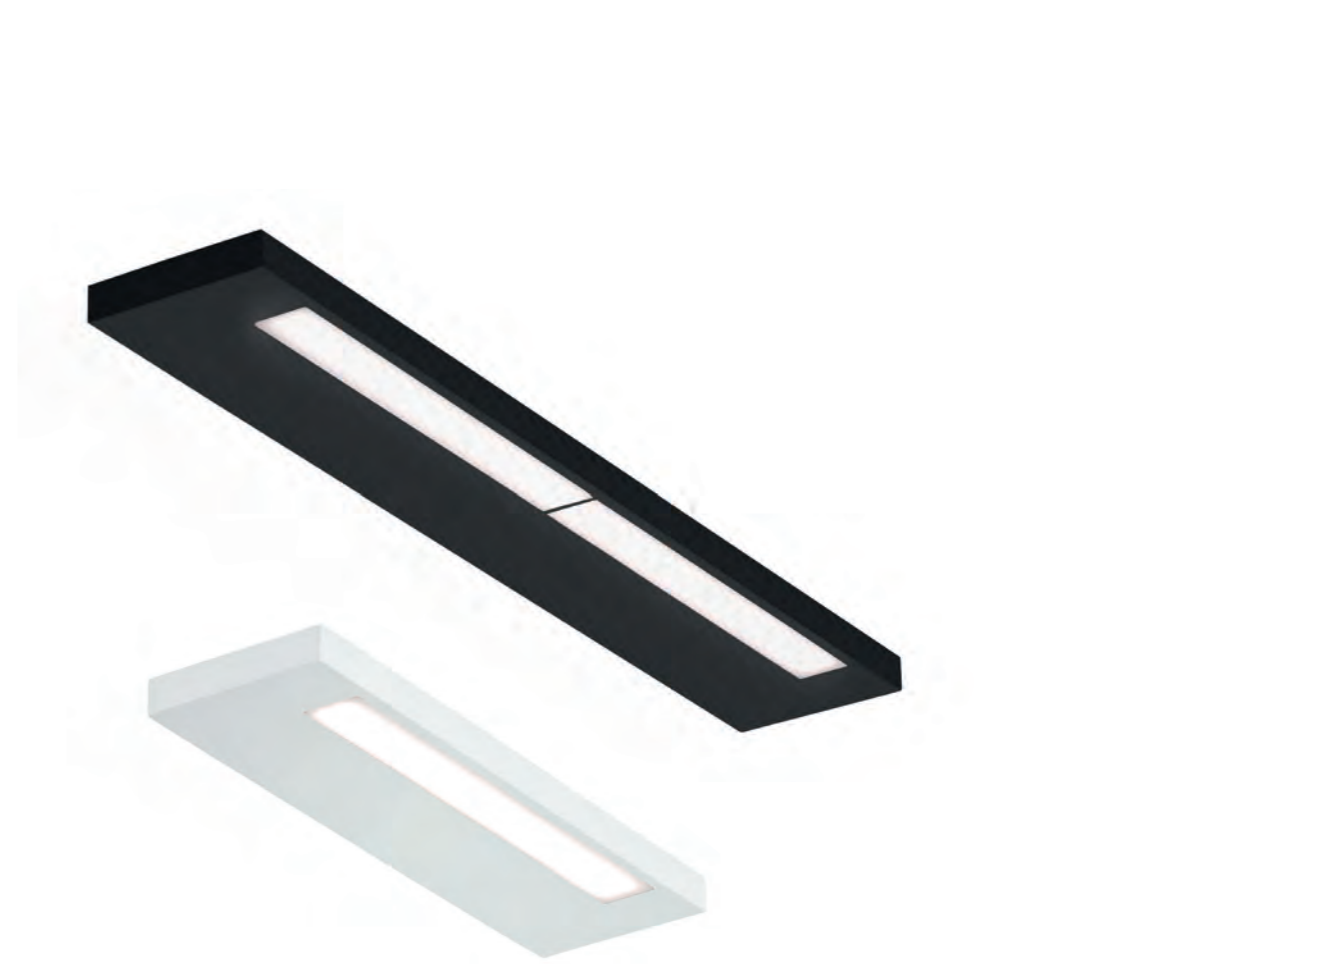

## SLIM

LED WANDLEUCHTE / LED WALL LIGHT