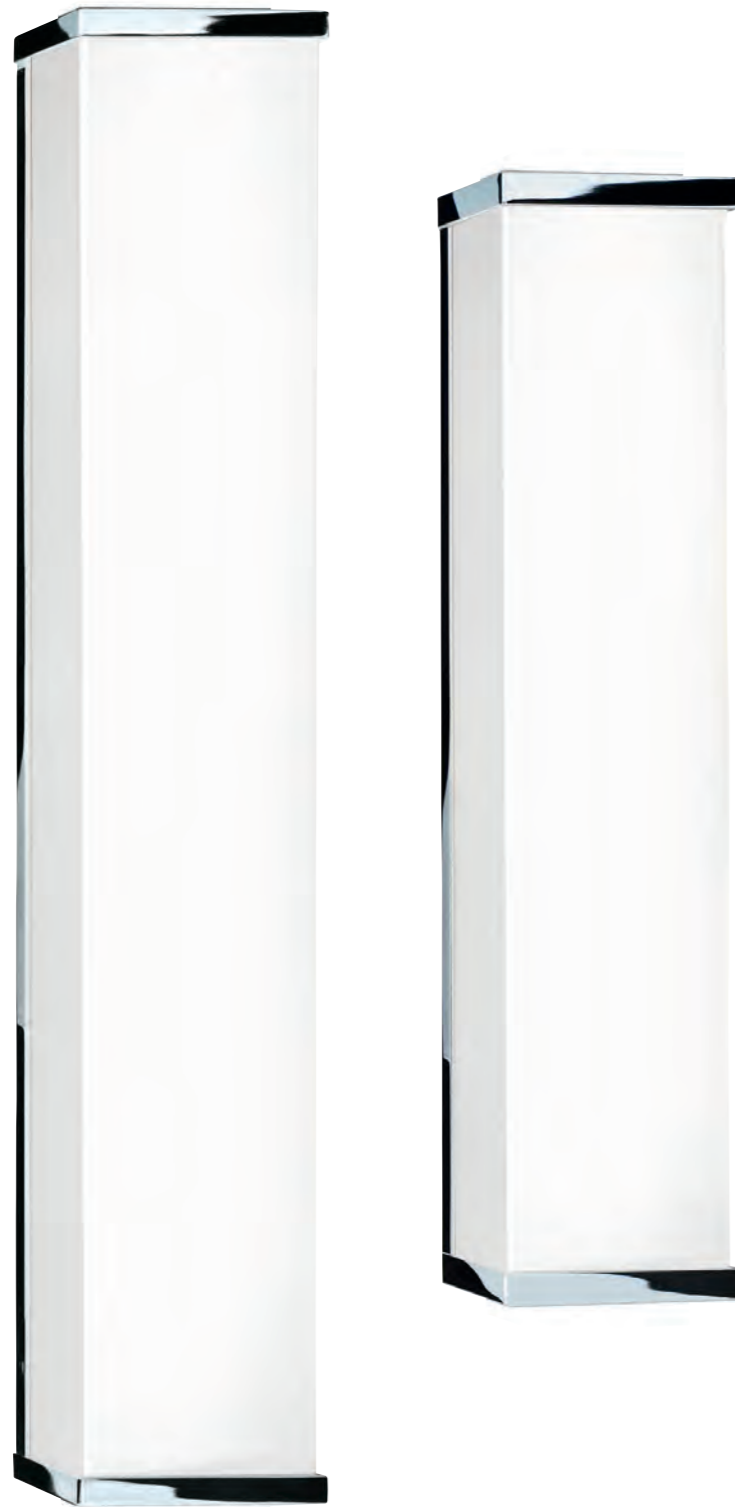

## MANHATTAN

LED WANDLEUCHE / LED WALL LIGHT