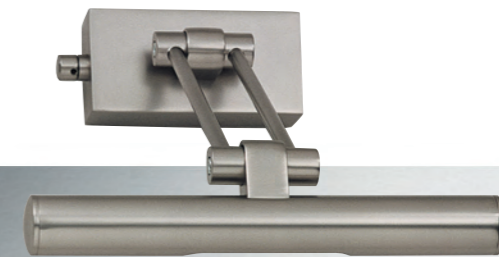

DIM

SPIEGEL- UND BILDERLEUCHE / MIRROR AND PICTURE LIGHT

DIM 20

20 X 24 CM MAX [B . A / W . D]
1X G9 . 40W MAX.

DIM 40

40 X 24 CM MAX [B . A / W . D]
2X G9 . 40W MAX.

DIM 60

60 X 24 CM MAX [B . A / W . D]
2X G9 . 40W MAX.

MIT SCHALTER UND DIMMER / WITH SWITCH AND DIMMER
SCHWENKBAR / SWIVELLING

CHROM / CHROME
NICKEL SATINIERT / NICKEL SATIN
GOLD / GOLD