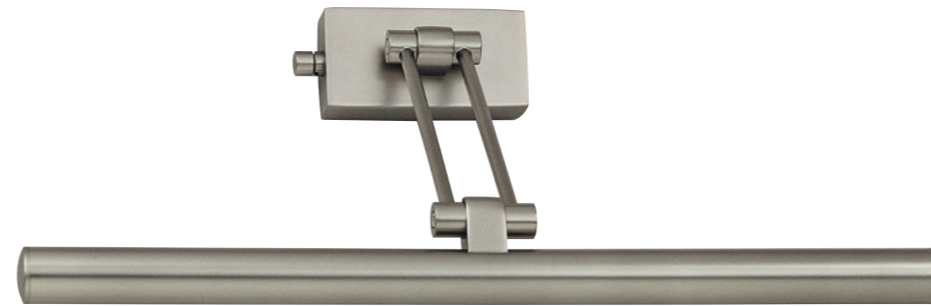

DIM

SPIEGEL- UND BILDERLEUCHE / MIRROR AND PICTURE LIGHT

DIM 20

20 X 24 CM MAX [B . A / W . D]
1X G9 . 40W MAX.

DIM 40

40 X 24 CM MAX [B . A / W . D]
2X G9 . 40W MAX.

DIM 60

60 X 24 CM MAX [B . A / W . D]
2X G9 . 40W MAX.

MIT SCHALTER UND DIMMER / WITH SWITCH AND DIMMER
SCHWENKBAR / SWIVELLING

CHROM / CHROME
NICKEL SATINIERT / NICKEL SATIN
GOLD / GOLD