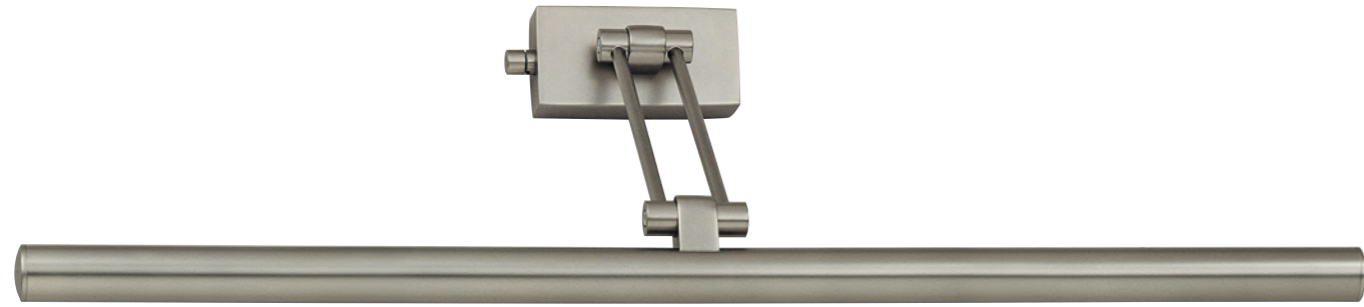

DIM

SPIEGEL- UND BILDERLEUCHE / MIRROR AND PICTURE LIGHT

DIM 20

20 X 24 CM MAX [B . A / W . D]
1X G9 . 40W MAX.

DIM 40

40 X 24 CM MAX [B . A / W . D]
2X G9 . 40W MAX.

DIM 60

60 X 24 CM MAX [B . A / W . D]
2X G9 . 40W MAX.

MIT SCHALTER UND DIMMER / WITH SWITCH AND DIMMER
SCHWENKBAR / SWIVELLING

CHROM / CHROME
NICKEL SATINIERT / NICKEL SATIN
GOLD / GOLD