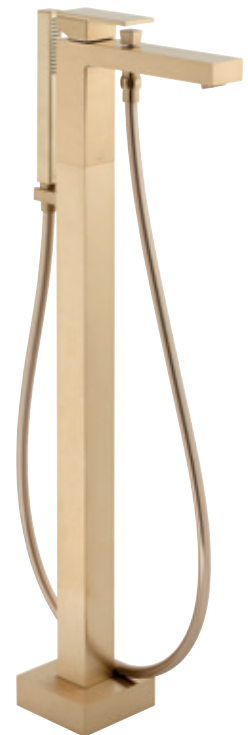

IND-T128/3-H-NOT-BRG

Tablet 2 Outlet
Thermostatic Valve
All-Flow

IND-T148/2-NOT-BRG

NEW

Tablet 1 Outlet
Thermostatic Valve

IND-T148-NOT-BRG

Floor Standing
Bath Shower Mixer
+ Shower Kit

IND-NOT233-BRG

ORIGINS

Mono
Basin Mixer

IND-ORI200/SB-BRG

NEW

Wall Mounted
Basin Mixer
180mm Spout

MP IND-ORI209SA-BRG

NEW

Wall Mounted
Bath Spout