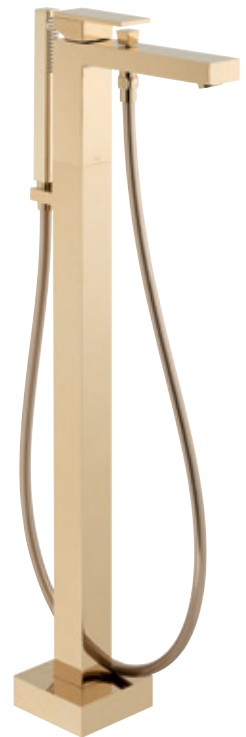

Tablet 2 Outlet
Thermostatic Valve
All-Flow

IND-T148/2-NOT-BG

NEW

Tablet 1 Outlet
Thermostatic Valve

IND-T148-NOT-BG

Floor Standing
Bath Shower Mixer
+ Shower Kit

IND-NOT233-BG

ORIGINS